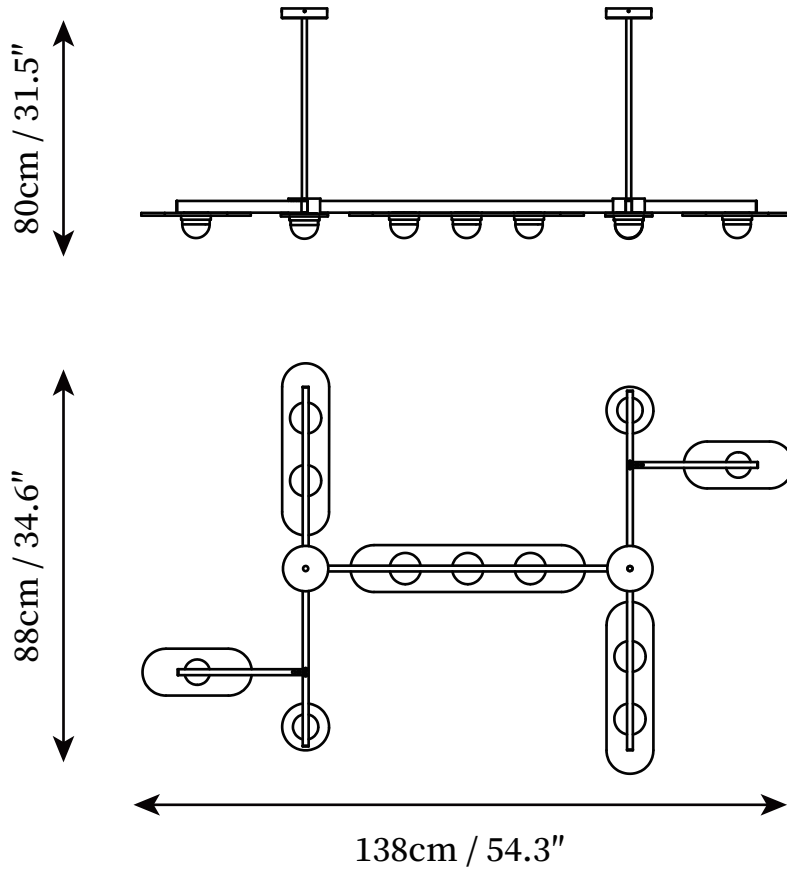

SPECIFICATION SHEET

SPECIFICATION DETAILS

*For custom options, consult factory for details

Fixture Dimensions	L 51.1" x L 4.7" x H 33.5"
Light source	Integrated LED
Wattage	20W
Voltage	AC 110-240V
Color Temperature	3000k
CRI(Ra)	80CRI
Mounting	Ceiling
Driver Required	Yes
Optional Color Temps	Warm Light (3000K), Neutral Light (4500K), Cool Light (6000K)
LED Rated Life	30000hours
Dimming	Dimming is not supported
Finishes	Gold
Shade Details	White
Material	Iron, Metal, Acrylic, Glass
Rod Length	Suspension rod length 50cm+50cm/19.7"+19.7"
Rod Type	Gold / Rod

SPECIFICATION SHEET

SPECIFICATION DETAILS

*For custom options, consult factory for details

Fixture Dimensions	L 54.3" x W 34.6" x H 31.5"
Light source	Integrated LED
Wattage	30W
Voltage	AC 110-240V
Color Temperature	3000k
CRI(Ra)	80CRI
Mounting	Ceiling
Driver Required	Yes
Optional Color Temps	Warm Light (3000K), Neutral Light (4500K), Cool Light (6000K)
LED Rated Life	30000hours
Dimming	Dimming is not supported
Finishes	Gold
Shade Details	White
Material	Iron, Metal, Acrylic, Glass
Rod Length	Suspension rod length 50cm+50cm/19.7"+19.7"
Rod Type	Gold / Rod