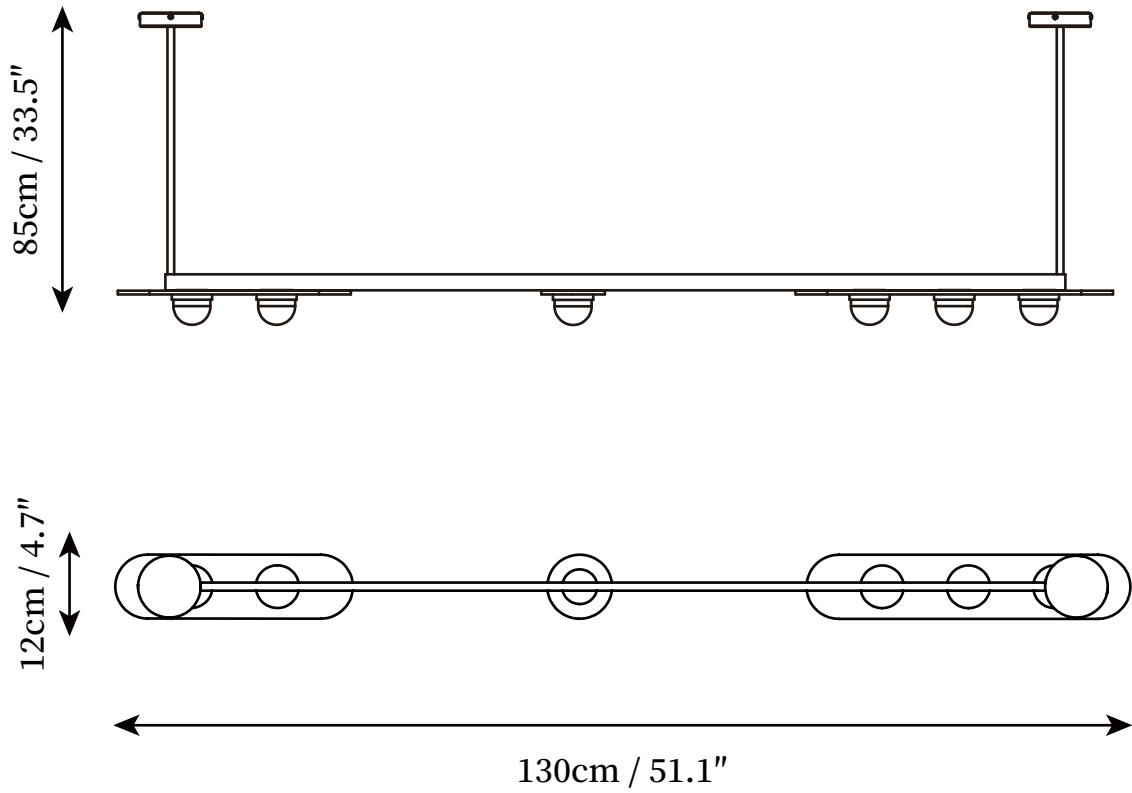

SPECIFICATION SHEET

SPECIFICATION DETAILS

*For custom options, consult factory for details

Fixture Dimensions	L 51.1" x L 4.7" x H 33.5"
Light source	Integrated LED
Wattage	20W
Voltage	AC 110-240V
Color Temperature	3000k
CRI(Ra)	80CRI
Mounting	Ceiling
Driver Required	Yes
Optional Color Temps	Warm Light (3000K), Neutral Light (4500K), Cool Light (6000K)
LED Rated Life	30000hours
Dimming	Dimming is not supported
Finishes	Gold
Shade Details	White
Material	Iron, Metal, Acrylic, Glass
Rod Length	Suspension rod length 50cm+50cm/19.7"+19.7"
Rod Type	Gold / Rod

SPECIFICATION SHEET

SPECIFICATION DETAILS

*For custom options, consult factory for details

Fixture Dimensions	L 54.3" x W 34.6" x H 31.5"
Light source	Integrated LED
Wattage	30W
Voltage	AC 110-240V
Color Temperature	3000k
CRI(Ra)	80CRI
Mounting	Ceiling
Driver Required	Yes
Optional Color Temps	Warm Light (3000K), Neutral Light (4500K), Cool Light (6000K)
LED Rated Life	30000hours
Dimming	Dimming is not supported
Finishes	Gold
Shade Details	White
Material	Iron, Metal, Acrylic, Glass
Rod Length	Suspension rod length 50cm+50cm/19.7"+19.7"
Rod Type	Gold / Rod