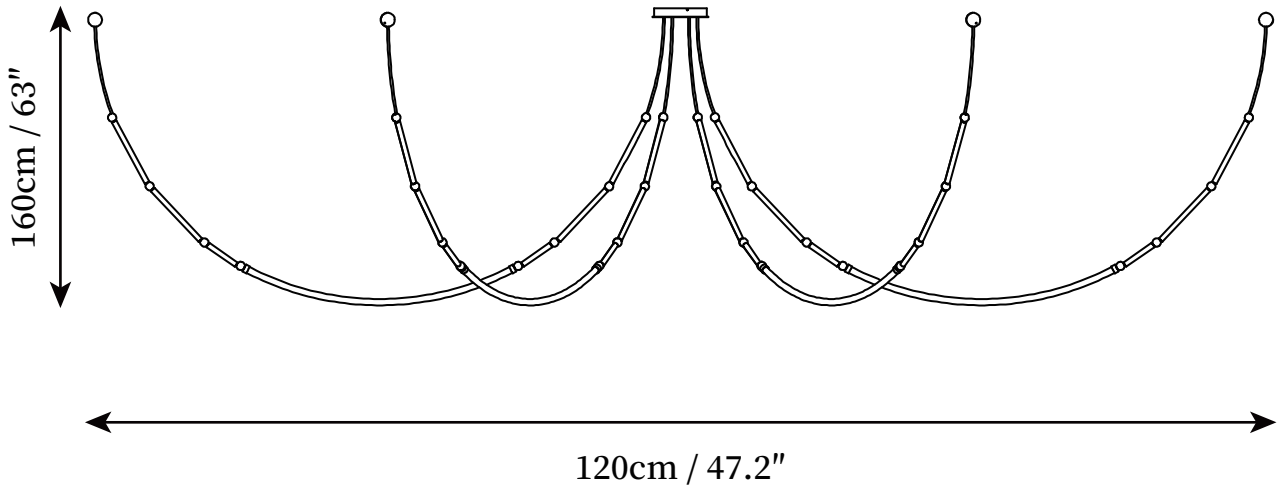

SPECIFICATION SHEET

SPECIFICATION DETAILS

*For custom options, consult factory for details

Fixture Dimensions	D 47.2" x H 63"
Light source	Integrated LED
Wattage	50W
Voltage	AC 110-240V
Color Temperature	3000K
CRI(Ra)	80CRI
Mounting	Ceiling
Driver Required	Yes
Optional Color Temps	Warm Light (3000K), Neutral Light (4500K), Cool Light (6000K)
LED Rated Life	30000hours
Dimming	Dimming is not supported
Finishes	Black, Gold
Shade Details	White
Material	Iron, Silicone, Metal
Wire Length	NO
Wire Type	NO