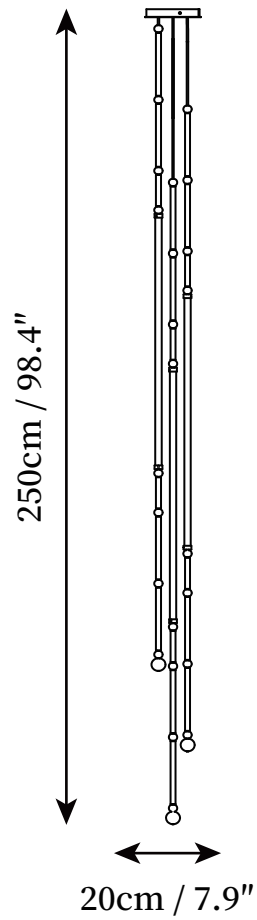

SPECIFICATION SHEET

SPECIFICATION DETAILS

*For custom options, consult factory for details

Fixture Dimensions	D 7.9" x H 98.4"
Light source	Integrated LED
Wattage	30W
Voltage	AC 110-240V
Color Temperature	3000K
CRI(Ra)	80CRI
Mounting	Ceiling
Driver Required	Yes
Optional Color Temps	Warm Light (3000K), Neutral Light (4500K), Cool Light (6000K)
LED Rated Life	30000hours
Dimming	Dimming is not supported
Finishes	Black, Gold
Shade Details	White
Material	Iron, Silicone, Metal
Wire Length	NO
Wire Type	NO