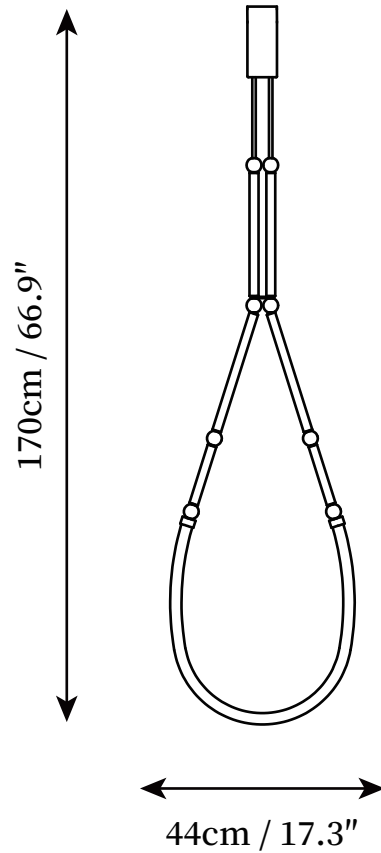

## SPECIFICATION DETAILS

\*For custom options, consult factory for details

<b>Fixture Dimensions</b>	D 17.3" x H 66.9"
<b>Light source</b>	Integrated LED
<b>Wattage</b>	10W
<b>Voltage</b>	AC 110-240V
<b>Color Temperature</b>	3000K
<b>CRI(Ra)</b>	80CRI
<b>Mounting</b>	Ceiling
<b>Driver Required</b>	Yes
<b>Optional Color Temps</b>	Warm Light (3000K), Neutral Light (4500K), Cool Light (6000K)
<b>LED Rated Life</b>	30000hours
<b>Dimming</b>	Dimming is not supported
<b>Finishes</b>	Black, Gold
<b>Shade Details</b>	White
<b>Material</b>	Iron, Silicone, Metal
<b>Wire Length</b>	NO
<b>Wire Type</b>	NO

## SPECIFICATION DETAILS

\*For custom options, consult factory for details

<b>Fixture Dimensions</b>	D 47.2" x H 59"
<b>Light source</b>	Integrated LED
<b>Wattage</b>	10W
<b>Voltage</b>	AC 110-240V
<b>Color Temperature</b>	3000K
<b>CRI(Ra)</b>	80CRI
<b>Mounting</b>	Ceiling
<b>Driver Required</b>	Yes
<b>Optional Color Temps</b>	Warm Light (3000K), Neutral Light (4500K), Cool Light (6000K)
<b>LED Rated Life</b>	30000hours
<b>Dimming</b>	Dimming is not supported
<b>Finishes</b>	Black, Gold
<b>Shade Details</b>	White
<b>Material</b>	Iron, Silicone, Metal
<b>Wire Length</b>	NO
<b>Wire Type</b>	NO

## SPECIFICATION DETAILS

\*For custom options, consult factory for details

<b>Fixture Dimensions</b>	D 47.2" x H 63"
<b>Light source</b>	Integrated LED
<b>Wattage</b>	30W
<b>Voltage</b>	AC 110-240V
<b>Color Temperature</b>	3000K
<b>CRI(Ra)</b>	80CRI
<b>Mounting</b>	Ceiling
<b>Driver Required</b>	Yes
<b>Optional Color Temps</b>	Warm Light (3000K), Neutral Light (4500K), Cool Light (6000K)
<b>LED Rated Life</b>	30000hours
<b>Dimming</b>	Dimming is not supported
<b>Finishes</b>	Black, Gold
<b>Shade Details</b>	White
<b>Material</b>	Iron, Silicone, Metal
<b>Wire Length</b>	NO
<b>Wire Type</b>	NO