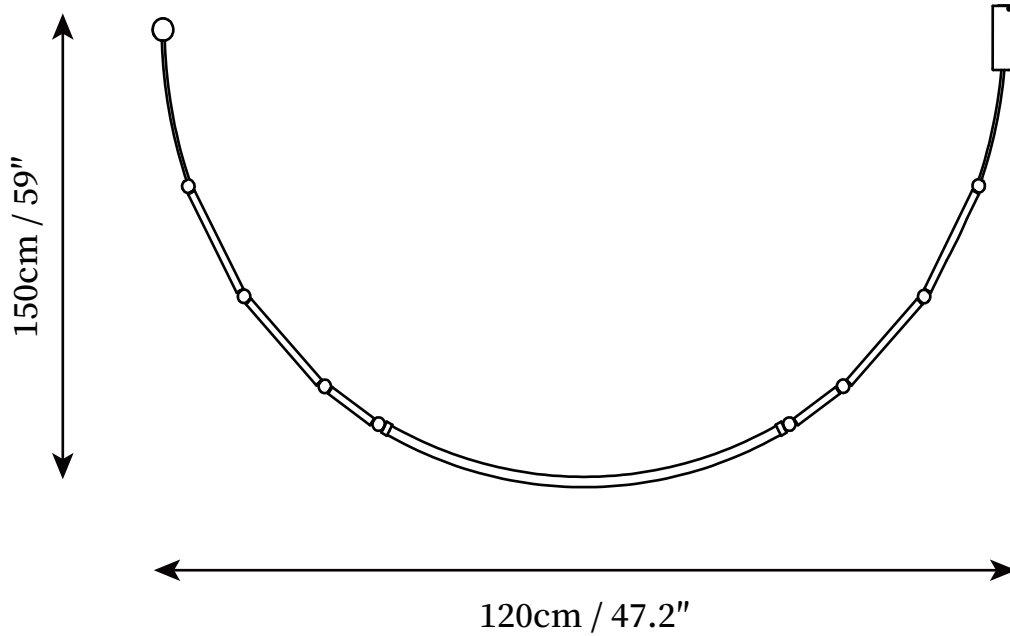

## SPECIFICATION DETAILS

\*For custom options, consult factory for details

<b>Fixture Dimensions</b>	D 17.3" x H 66.9"
<b>Light source</b>	Integrated LED
<b>Wattage</b>	10W
<b>Voltage</b>	AC 110-240V
<b>Color Temperature</b>	3000K
<b>CRI(Ra)</b>	80CRI
<b>Mounting</b>	Ceiling
<b>Driver Required</b>	Yes
<b>Optional Color Temps</b>	Warm Light (3000K), Neutral Light (4500K), Cool Light (6000K)
<b>LED Rated Life</b>	30000hours
<b>Dimming</b>	Dimming is not supported
<b>Finishes</b>	Black, Gold
<b>Shade Details</b>	White
<b>Material</b>	Iron, Silicone, Metal
<b>Wire Length</b>	NO
<b>Wire Type</b>	NO

## SPECIFICATION DETAILS

\*For custom options, consult factory for details

<b>Fixture Dimensions</b>	D 47.2" x H 59"
<b>Light source</b>	Integrated LED
<b>Wattage</b>	10W
<b>Voltage</b>	AC 110-240V
<b>Color Temperature</b>	3000K
<b>CRI(Ra)</b>	80CRI
<b>Mounting</b>	Ceiling
<b>Driver Required</b>	Yes
<b>Optional Color Temps</b>	Warm Light (3000K), Neutral Light (4500K), Cool Light (6000K)
<b>LED Rated Life</b>	30000hours
<b>Dimming</b>	Dimming is not supported
<b>Finishes</b>	Black, Gold
<b>Shade Details</b>	White
<b>Material</b>	Iron, Silicone, Metal
<b>Wire Length</b>	NO
<b>Wire Type</b>	NO

## SPECIFICATION DETAILS

\*For custom options, consult factory for details

<b>Fixture Dimensions</b>	D 47.2" x H 63"
<b>Light source</b>	Integrated LED
<b>Wattage</b>	30W
<b>Voltage</b>	AC 110-240V
<b>Color Temperature</b>	3000K
<b>CRI(Ra)</b>	80CRI
<b>Mounting</b>	Ceiling
<b>Driver Required</b>	Yes
<b>Optional Color Temps</b>	Warm Light (3000K), Neutral Light (4500K), Cool Light (6000K)
<b>LED Rated Life</b>	30000hours
<b>Dimming</b>	Dimming is not supported
<b>Finishes</b>	Black, Gold
<b>Shade Details</b>	White
<b>Material</b>	Iron, Silicone, Metal
<b>Wire Length</b>	NO
<b>Wire Type</b>	NO