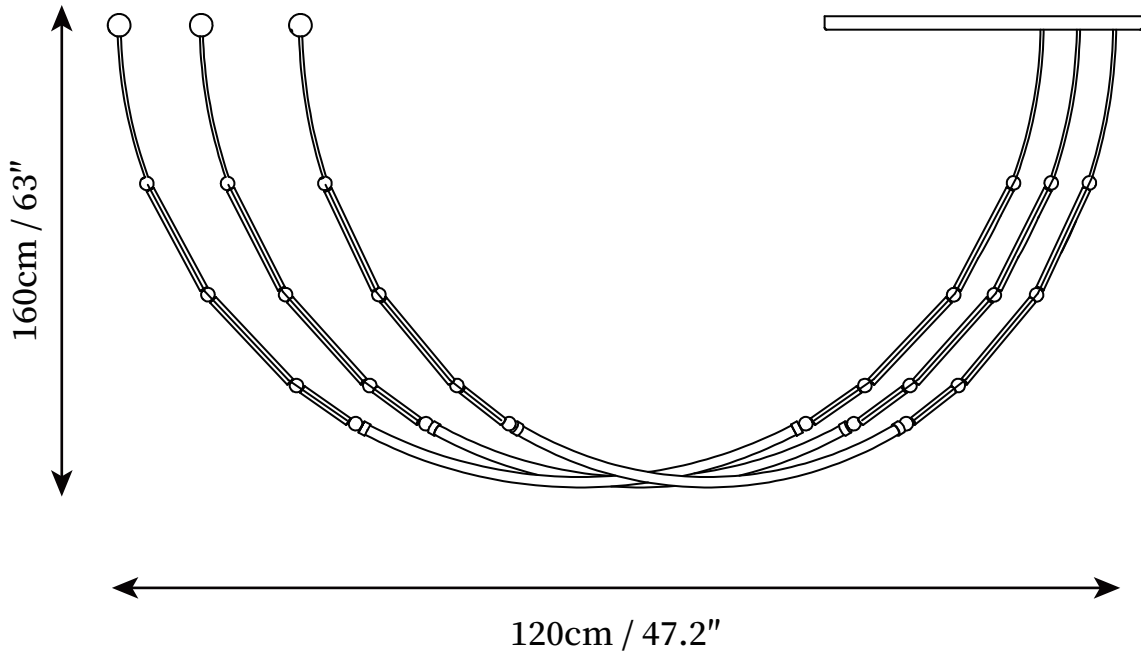

## SPECIFICATION DETAILS

\*For custom options, consult factory for details

<b>Fixture Dimensions</b>	D 17.3" x H 66.9"
<b>Light source</b>	Integrated LED
<b>Wattage</b>	10W
<b>Voltage</b>	AC 110-240V
<b>Color Temperature</b>	3000K
<b>CRI(Ra)</b>	80CRI
<b>Mounting</b>	Ceiling
<b>Driver Required</b>	Yes
<b>Optional Color Temps</b>	Warm Light (3000K), Neutral Light (4500K), Cool Light (6000K)
<b>LED Rated Life</b>	30000hours
<b>Dimming</b>	Dimming is not supported
<b>Finishes</b>	Black, Gold
<b>Shade Details</b>	White
<b>Material</b>	Iron, Silicone, Metal
<b>Wire Length</b>	NO
<b>Wire Type</b>	NO

## SPECIFICATION DETAILS

\*For custom options, consult factory for details

<b>Fixture Dimensions</b>	D 47.2" x H 59"
<b>Light source</b>	Integrated LED
<b>Wattage</b>	10W
<b>Voltage</b>	AC 110-240V
<b>Color Temperature</b>	3000K
<b>CRI(Ra)</b>	80CRI
<b>Mounting</b>	Ceiling
<b>Driver Required</b>	Yes
<b>Optional Color Temps</b>	Warm Light (3000K), Neutral Light (4500K), Cool Light (6000K)
<b>LED Rated Life</b>	30000hours
<b>Dimming</b>	Dimming is not supported
<b>Finishes</b>	Black, Gold
<b>Shade Details</b>	White
<b>Material</b>	Iron, Silicone, Metal
<b>Wire Length</b>	NO
<b>Wire Type</b>	NO

## SPECIFICATION DETAILS

\*For custom options, consult factory for details

<b>Fixture Dimensions</b>	D 47.2" x H 63"
<b>Light source</b>	Integrated LED
<b>Wattage</b>	30W
<b>Voltage</b>	AC 110-240V
<b>Color Temperature</b>	3000K
<b>CRI(Ra)</b>	80CRI
<b>Mounting</b>	Ceiling
<b>Driver Required</b>	Yes
<b>Optional Color Temps</b>	Warm Light (3000K), Neutral Light (4500K), Cool Light (6000K)
<b>LED Rated Life</b>	30000hours
<b>Dimming</b>	Dimming is not supported
<b>Finishes</b>	Black, Gold
<b>Shade Details</b>	White
<b>Material</b>	Iron, Silicone, Metal
<b>Wire Length</b>	NO
<b>Wire Type</b>	NO