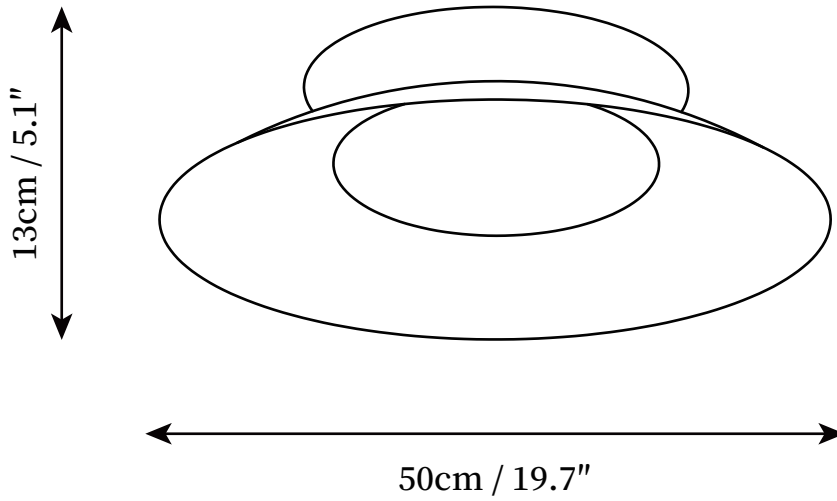

## SPECIFICATION DETAILS

\*For custom options, consult factory for details

<b>Fixture Dimensions</b>	D 19.7" x H 5.1"
<b>Light source</b>	Integrated LED
<b>Wattage</b>	24W
<b>Voltage</b>	AC 110-240V
<b>Color Temperature</b>	3000k
<b>CRI(Ra)</b>	80CRI
<b>Mounting</b>	Ceiling
<b>Driver Required</b>	Yes
<b>Optional Color Temps</b>	Warm Light (3000K), Neutral Light (4500K), Cool Light (6000K)
<b>LED Rated Life</b>	30000hours
<b>Dimming</b>	Dimming is not supported
<b>Finishes</b>	Dark gray, White grey, Grey blue
<b>Shade Details</b>	White
<b>Material</b>	Acrylic, Aluminum, Metal
<b>Wire Length</b>	NO
<b>Wire Type</b>	NO

## SPECIFICATION DETAILS

\*For custom options, consult factory for details

<b>Fixture Dimensions</b>	D 26.8 " x H 6.5"
<b>Light source</b>	Integrated LED
<b>Wattage</b>	24W
<b>Voltage</b>	AC 110-240V
<b>Color Temperature</b>	3000k
<b>CRI(Ra)</b>	80CRI
<b>Mounting</b>	Ceiling
<b>Driver Required</b>	Yes
<b>Optional Color Temps</b>	Warm Light (3000K), Neutral Light (4500K), Cool Light (6000K)
<b>LED Rated Life</b>	30000hours
<b>Dimming</b>	Dimming is not supported
<b>Finishes</b>	Dark gray, White grey, Grey blue
<b>Shade Details</b>	White
<b>Material</b>	Acrylic, Aluminum, Metal
<b>Wire Length</b>	NO
<b>Wire Type</b>	NO