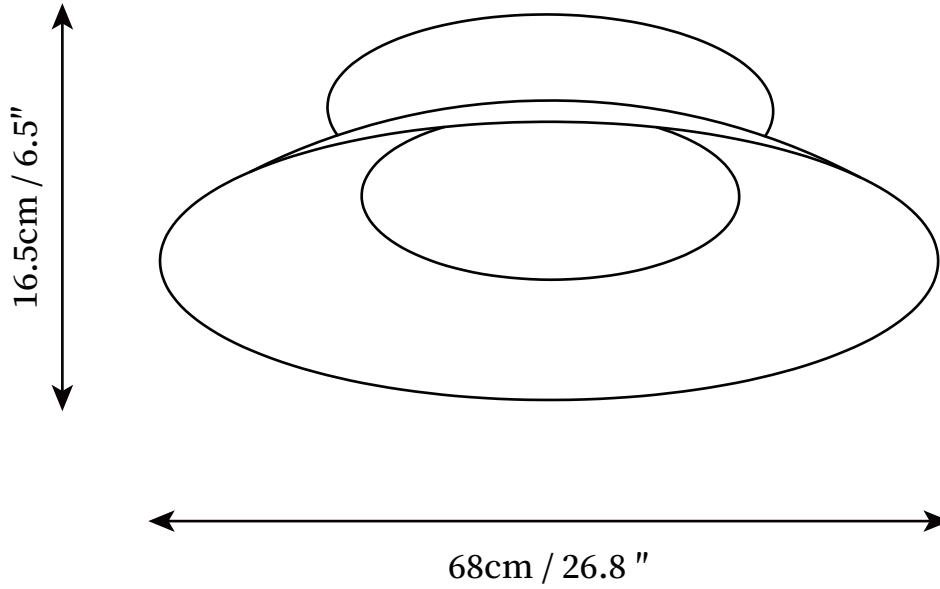

## SPECIFICATION DETAILS

\*For custom options, consult factory for details

<b>Fixture Dimensions</b>	D 19.7" x H 5.1"
<b>Light source</b>	Integrated LED
<b>Wattage</b>	24W
<b>Voltage</b>	AC 110-240V
<b>Color Temperature</b>	3000k
<b>CRI(Ra)</b>	80CRI
<b>Mounting</b>	Ceiling
<b>Driver Required</b>	Yes
<b>Optional Color Temps</b>	Warm Light (3000K), Neutral Light (4500K), Cool Light (6000K)
<b>LED Rated Life</b>	30000hours
<b>Dimming</b>	Dimming is not supported
<b>Finishes</b>	Dark gray, White grey, Grey blue
<b>Shade Details</b>	White
<b>Material</b>	Acrylic, Aluminum, Metal
<b>Wire Length</b>	NO
<b>Wire Type</b>	NO

## SPECIFICATION DETAILS

\*For custom options, consult factory for details

<b>Fixture Dimensions</b>	D 26.8 " x H 6.5"
<b>Light source</b>	Integrated LED
<b>Wattage</b>	24W
<b>Voltage</b>	AC 110-240V
<b>Color Temperature</b>	3000k
<b>CRI(Ra)</b>	80CRI
<b>Mounting</b>	Ceiling
<b>Driver Required</b>	Yes
<b>Optional Color Temps</b>	Warm Light (3000K), Neutral Light (4500K), Cool Light (6000K)
<b>LED Rated Life</b>	30000hours
<b>Dimming</b>	Dimming is not supported
<b>Finishes</b>	Dark gray, White grey, Grey blue
<b>Shade Details</b>	White
<b>Material</b>	Acrylic, Aluminum, Metal
<b>Wire Length</b>	NO
<b>Wire Type</b>	NO