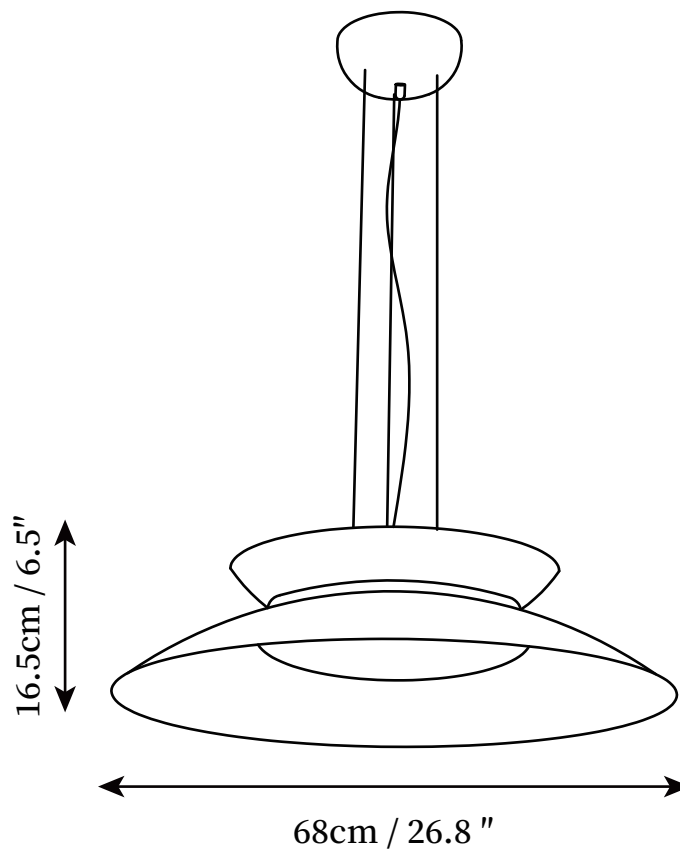

## SPECIFICATION DETAILS

\*For custom options, consult factory for details

<b>Fixture Dimensions</b>	D 19.7" x H 5.1"
<b>Light source</b>	Integrated LED
<b>Wattage</b>	24W
<b>Voltage</b>	AC 110-240V
<b>Color Temperature</b>	3000k
<b>CRI(Ra)</b>	80CRI
<b>Mounting</b>	Ceiling
<b>Driver Required</b>	Yes
<b>Optional Color Temps</b>	Warm Light (3000K), Neutral Light (4500K), Cool Light (6000K)
<b>LED Rated Life</b>	30000hours
<b>Dimming</b>	Dimming is not supported
<b>Finishes</b>	Dark gray, White grey, Grey blue
<b>Shade Details</b>	White
<b>Material</b>	Acrylic, Aluminum, Metal
<b>Wire Length</b>	59"
<b>Wire Type</b>	Black Coaxial Wire

## SPECIFICATION DETAILS

\*For custom options, consult factory for details

<b>Fixture Dimensions</b>	D 26.8 " x H 6.5"
<b>Light source</b>	Integrated LED
<b>Wattage</b>	24W
<b>Voltage</b>	AC 110-240V
<b>Color Temperature</b>	3000k
<b>CRI(Ra)</b>	80CRI
<b>Mounting</b>	Ceiling
<b>Driver Required</b>	Yes
<b>Optional Color Temps</b>	Warm Light (3000K), Neutral Light (4500K), Cool Light (6000K)
<b>LED Rated Life</b>	30000hours
<b>Dimming</b>	Dimming is not supported
<b>Finishes</b>	Dark gray, White grey, Grey blue
<b>Shade Details</b>	White
<b>Material</b>	Acrylic, Aluminum, Metal
<b>Wire Length</b>	59"
<b>Wire Type</b>	Black Coaxial Wire