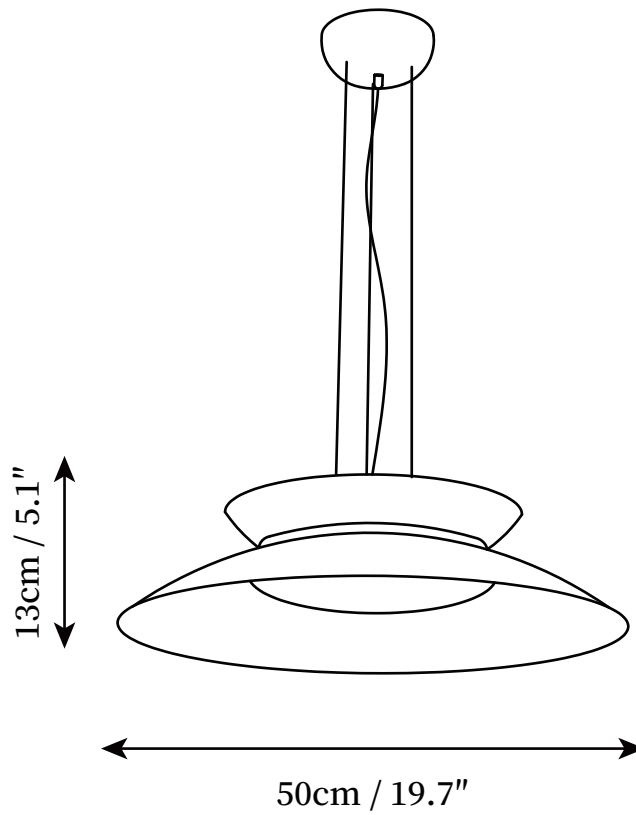

## SPECIFICATION DETAILS

\*For custom options, consult factory for details

<b>Fixture Dimensions</b>	D 19.7" x H 5.1"
<b>Light source</b>	Integrated LED
<b>Wattage</b>	24W
<b>Voltage</b>	AC 110-240V
<b>Color Temperature</b>	3000k
<b>CRI(Ra)</b>	80CRI
<b>Mounting</b>	Ceiling
<b>Driver Required</b>	Yes
<b>Optional Color Temps</b>	Warm Light (3000K), Neutral Light (4500K), Cool Light (6000K)
<b>LED Rated Life</b>	30000hours
<b>Dimming</b>	Dimming is not supported
<b>Finishes</b>	Dark gray, White grey, Grey blue
<b>Shade Details</b>	White
<b>Material</b>	Acrylic, Aluminum, Metal
<b>Wire Length</b>	59"
<b>Wire Type</b>	Black Coaxial Wire

## SPECIFICATION DETAILS

\*For custom options, consult factory for details

<b>Fixture Dimensions</b>	D 26.8 " x H 6.5"
<b>Light source</b>	Integrated LED
<b>Wattage</b>	24W
<b>Voltage</b>	AC 110-240V
<b>Color Temperature</b>	3000k
<b>CRI(Ra)</b>	80CRI
<b>Mounting</b>	Ceiling
<b>Driver Required</b>	Yes
<b>Optional Color Temps</b>	Warm Light (3000K), Neutral Light (4500K), Cool Light (6000K)
<b>LED Rated Life</b>	30000hours
<b>Dimming</b>	Dimming is not supported
<b>Finishes</b>	Dark gray, White grey, Grey blue
<b>Shade Details</b>	White
<b>Material</b>	Acrylic, Aluminum, Metal
<b>Wire Length</b>	59"
<b>Wire Type</b>	Black Coaxial Wire