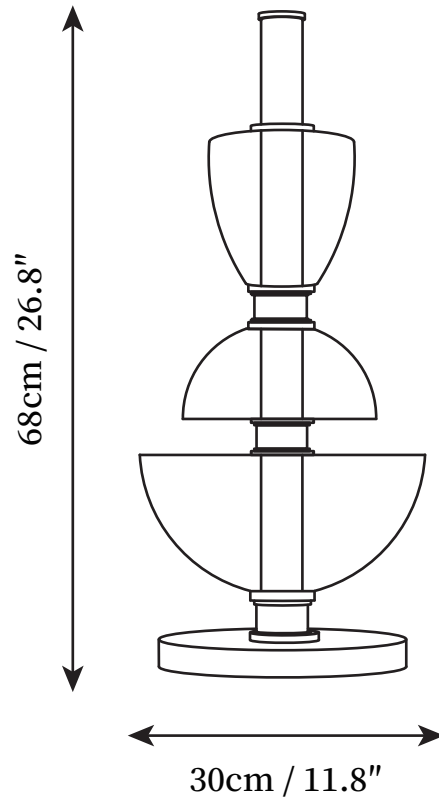

SPECIFICATION SHEET

SPECIFICATION DETAILS

*For custom options, consult factory for details

Fixture Dimensions	D 7.9" x H 19.7"
Light source	Integrated LED
Wattage	10W
Voltage	AC 110-240V
Color Temperature	3000k
CRI(Ra)	80CRI
Mounting	Table
Driver Required	Yes
Optional Color Temps	Warm Light (3000K), Neutral Light (4500K), Cool Light (6000K)
LED Rated Life	30000hours
Dimming	Dimming is not supported
Finishes	Black, Gold
Shade Details	Smoke Gray, Amber, Clear
Material	Aluminium, Glass
Wire Length	59"
Wire Type	Wire with switch plug

SPECIFICATION SHEET

SPECIFICATION DETAILS

*For custom options, consult factory for details

Fixture Dimensions	D 11.8" x H 26.8"
Light source	Integrated LED
Wattage	10W
Voltage	AC 110-240V
Color Temperature	3000k
CRI(Ra)	80CRI
Mounting	Table
Driver Required	Yes
Optional Color Temps	Warm Light (3000K), Neutral Light (4500K), Cool Light (6000K)
LED Rated Life	30000hours
Dimming	Dimming is not supported
Finishes	Black, Gold
Shade Details	Smoke Gray, Amber, Clear
Material	Aluminium, Glass
Wire Length	59"
Wire Type	Wire with switch plug