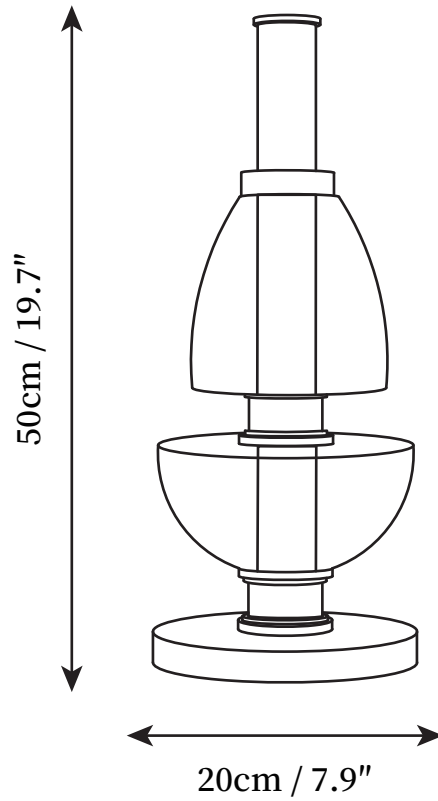

SPECIFICATION SHEET

SPECIFICATION DETAILS

*For custom options, consult factory for details

Fixture Dimensions	D 7.9" x H 19.7"
Light source	Integrated LED
Wattage	10W
Voltage	AC 110-240V
Color Temperature	3000k
CRI(Ra)	80CRI
Mounting	Table
Driver Required	Yes
Optional Color Temps	Warm Light (3000K), Neutral Light (4500K), Cool Light (6000K)
LED Rated Life	30000hours
Dimming	Dimming is not supported
Finishes	Black, Gold
Shade Details	Smoke Gray, Amber, Clear
Material	Aluminium, Glass
Wire Length	59"
Wire Type	Wire with switch plug

SPECIFICATION SHEET

SPECIFICATION DETAILS

*For custom options, consult factory for details

Fixture Dimensions	D 11.8" x H 26.8"
Light source	Integrated LED
Wattage	10W
Voltage	AC 110-240V
Color Temperature	3000k
CRI(Ra)	80CRI
Mounting	Table
Driver Required	Yes
Optional Color Temps	Warm Light (3000K), Neutral Light (4500K), Cool Light (6000K)
LED Rated Life	30000hours
Dimming	Dimming is not supported
Finishes	Black, Gold
Shade Details	Smoke Gray, Amber, Clear
Material	Aluminium, Glass
Wire Length	59"
Wire Type	Wire with switch plug