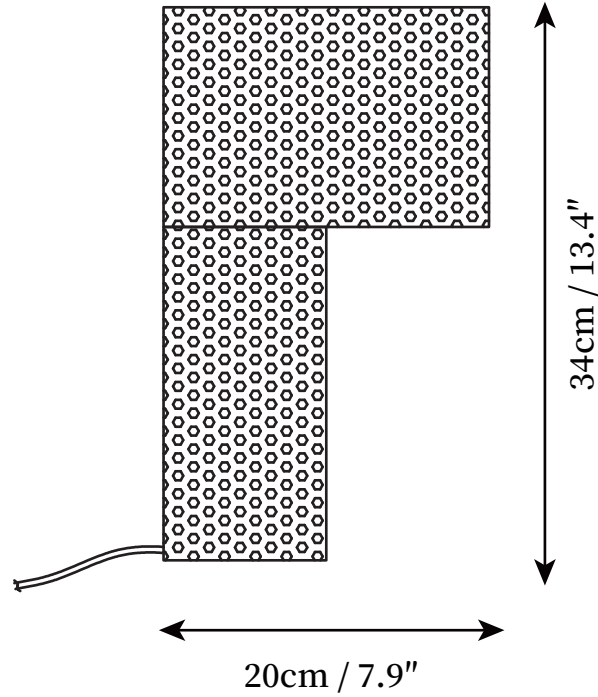

SPECIFICATION SHEET

SPECIFICATION DETAILS

*For custom options, consult factory for details

Fixture Dimensions	D 7.9" x H 13.4"
Light source	E27 or E26
Wattage	Max 40W
Voltage	AC 110-240V
Color Temperature	Based on the purchase of light bulbs
CRI(Ra)	80CRI
Mounting	Table
Driver Required	NO
Optional Color Temps	Buy bulbs as needed
LED Rated Life	Based on bulb life (we do not supply bulbs)
Dimming	Dimming is not supported
Finishes	White
Shade Details	White
Material	Metal, Iron
Wire Length	59"
Wire Type	Black Coaxial Wire