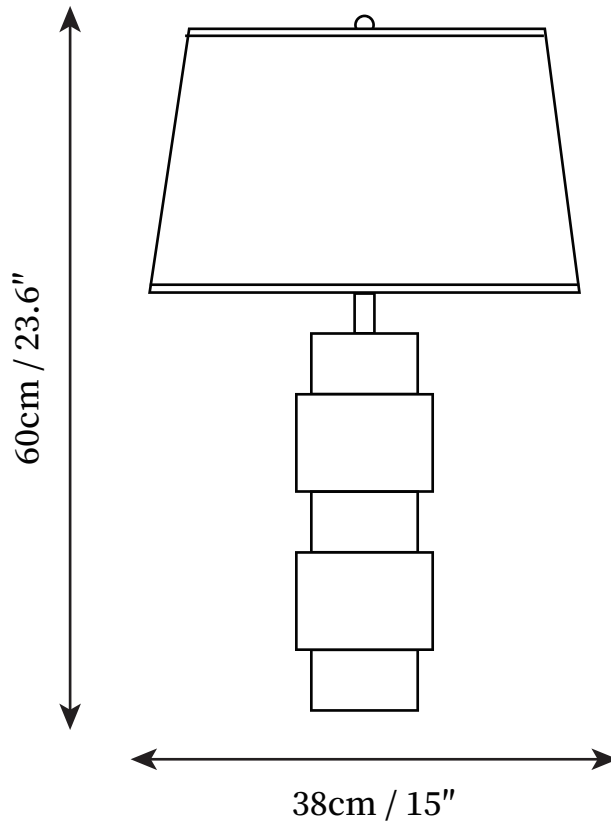

SPECIFICATION SHEET

SPECIFICATION DETAILS

*For custom options, consult factory for details

Fixture Dimensions	D 15" x H 23.6"
Light source	E26 or E27
Wattage	Max 40W
Voltage	AC 110-240V
Color Temperature	Based on the purchase of light bulbs
CRI(Ra)	80CRI
Mounting	Table
Driver Required	NO
Optional Color Temps	Buy bulbs as needed
LED Rated Life	Based on bulb life (we do not supply bulbs)
Dimming	Dimming is not supported
Finishes	Gold
Shade Details	Black
Material	Fabric, Iron, Metal
Wire Length	59"
Wire Type	Wire with switch plug