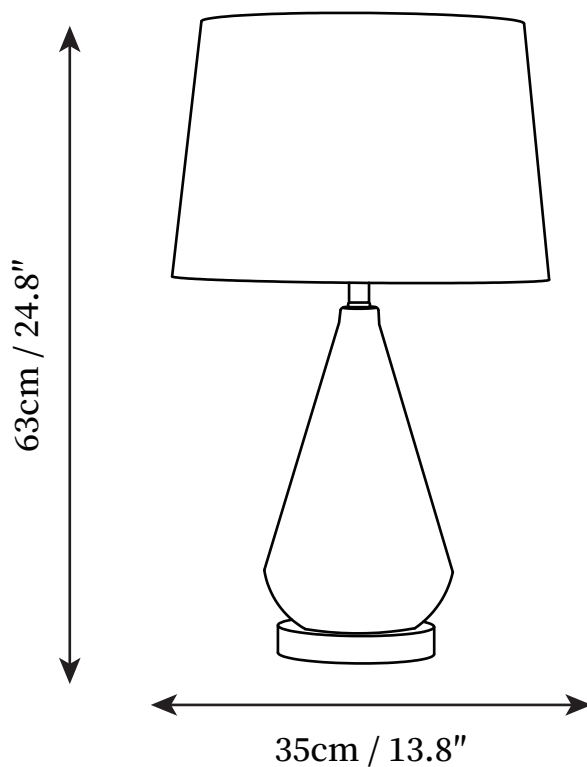

## SPECIFICATION DETAILS

\*For custom options, consult factory for details

<b>Fixture Dimensions</b>	D 13.8" x H 24.8"
<b>Light source</b>	E26 or E27
<b>Wattage</b>	Max 40W
<b>Voltage</b>	AC 110-240V
<b>Color Temperature</b>	Based on the purchase of light bulbs
<b>CRI(Ra)</b>	80CRI
<b>Mounting</b>	Table
<b>Driver Required</b>	NO
<b>Optional Color Temps</b>	Buy bulbs as needed
<b>LED Rated Life</b>	Based on bulb life (we do not supply bulbs)
<b>Dimming</b>	Dimming is not supported
<b>Finishes</b>	White, Black
<b>Shade Details</b>	White
<b>Material</b>	Marble, Fabric, Metal
<b>Wire Length</b>	59"
<b>Wire Type</b>	Wire with switch plug