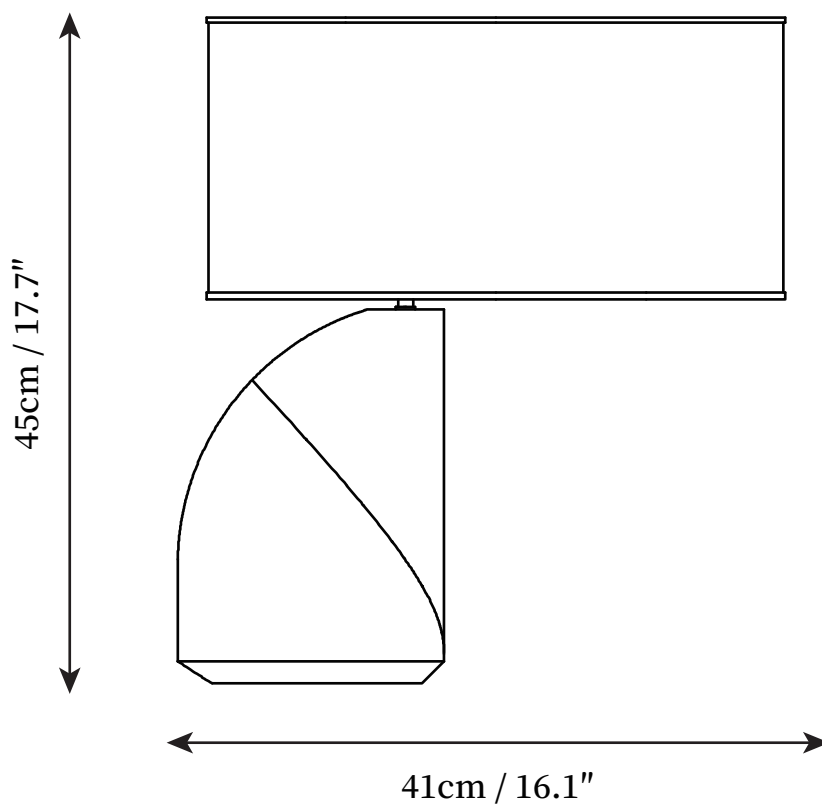

## SPECIFICATION DETAILS

\*For custom options, consult factory for details

<b>Fixture Dimensions</b>	D 16.1" x H 17.7"
<b>Light source</b>	E26 or E27
<b>Wattage</b>	Max 40W
<b>Voltage</b>	AC 110-240V
<b>Color Temperature</b>	Based on the purchase of light bulbs
<b>CRI(Ra)</b>	80CRI
<b>Mounting</b>	Table
<b>Driver Required</b>	NO
<b>Optional Color Temps</b>	Buy bulbs as needed
<b>LED Rated Life</b>	Based on bulb life (we do not supply bulbs)
<b>Dimming</b>	Dimming is not supported
<b>Finishes</b>	Black
<b>Shade Details</b>	White
<b>Material</b>	Resin, Metal, Fabric
<b>Wire Length</b>	59"
<b>Wire Type</b>	Wire with switch plug