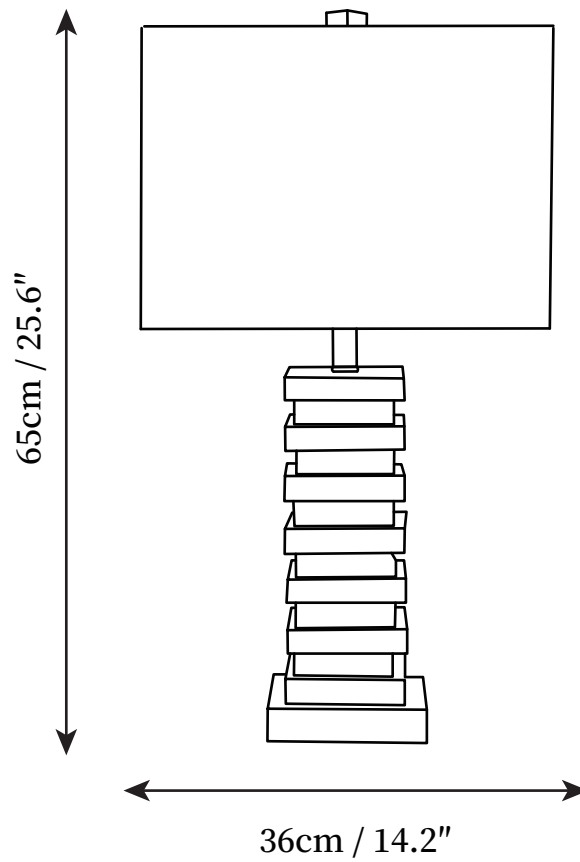

## SPECIFICATION DETAILS

\*For custom options, consult factory for details

<b>Fixture Dimensions</b>	D 14.2" x H 25.6"
<b>Light source</b>	E26 or E27
<b>Wattage</b>	Max 40W
<b>Voltage</b>	AC 110-240V
<b>Color Temperature</b>	Based on the purchase of light bulbs
<b>CRI(Ra)</b>	80CRI
<b>Mounting</b>	Table
<b>Driver Required</b>	NO
<b>Optional Color Temps</b>	Buy bulbs as needed
<b>LED Rated Life</b>	Based on bulb life (we do not supply bulbs)
<b>Dimming</b>	Dimming is not supported
<b>Finishes</b>	Beige
<b>Shade Details</b>	White
<b>Material</b>	Alabaster, Fabric, Metal
<b>Wire Length</b>	59"
<b>Wire Type</b>	Wire with switch plug