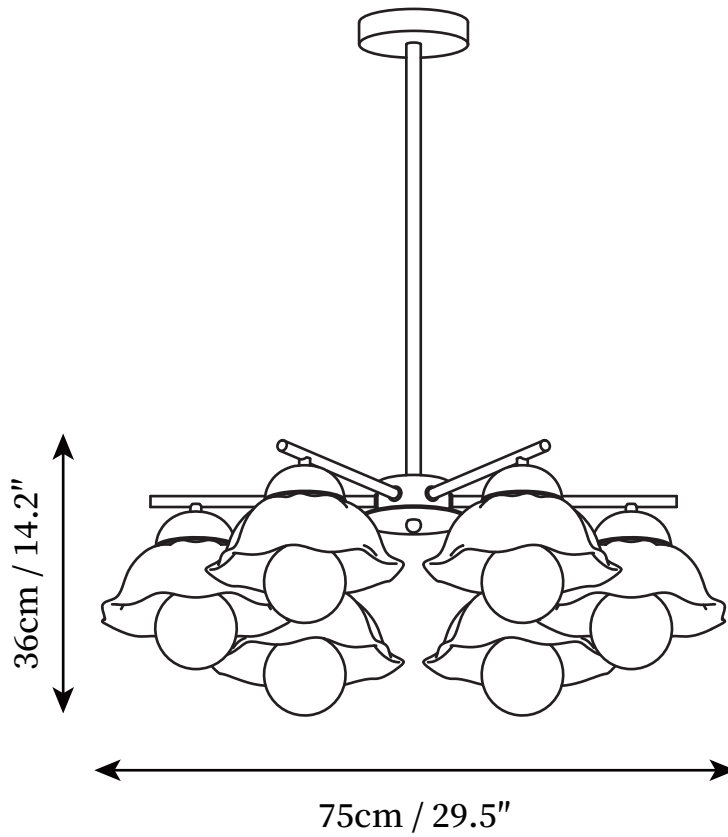

## SPECIFICATION DETAILS

\*For custom options, consult factory for details

<b>Fixture Dimensions</b>	D 29.5" x H 14.2"
<b>Light source</b>	E26 or E27
<b>Wattage</b>	Max 40W
<b>Voltage</b>	AC 110-240V
<b>Color Temperature</b>	Based on the purchase of light bulbs
<b>CRI(Ra)</b>	80CRI
<b>Mounting</b>	Ceiling
<b>Driver Required</b>	NO
<b>Optional Color Temps</b>	Buy bulbs as needed
<b>LED Rated Life</b>	Based on bulb life (we do not supply bulbs)
<b>Dimming</b>	Dimming is not supported
<b>Finishes</b>	Brass
<b>Shade Details</b>	White
<b>Material</b>	Ceramics, Brass, Metal
<b>Rod Length</b>	Suspension rod length 50cm
<b>Rod Type</b>	Brass / Rod

## SPECIFICATION DETAILS

\*For custom options, consult factory for details

<b>Fixture Dimensions</b>	D 34.6" x H 14.2"
<b>Light source</b>	E26 or E27
<b>Wattage</b>	Max 40W
<b>Voltage</b>	AC 110-240V
<b>Color Temperature</b>	Based on the purchase of light bulbs
<b>CRI(Ra)</b>	80CRI
<b>Mounting</b>	Ceiling
<b>Driver Required</b>	NO
<b>Optional Color Temps</b>	Buy bulbs as needed
<b>LED Rated Life</b>	Based on bulb life (we do not supply bulbs)
<b>Dimming</b>	Dimming is not supported
<b>Finishes</b>	Brass
<b>Shade Details</b>	White
<b>Material</b>	Ceramics, Brass, Metal
<b>Rod Length</b>	Suspension rod length 50cm
<b>Rod Type</b>	Brass / Rod