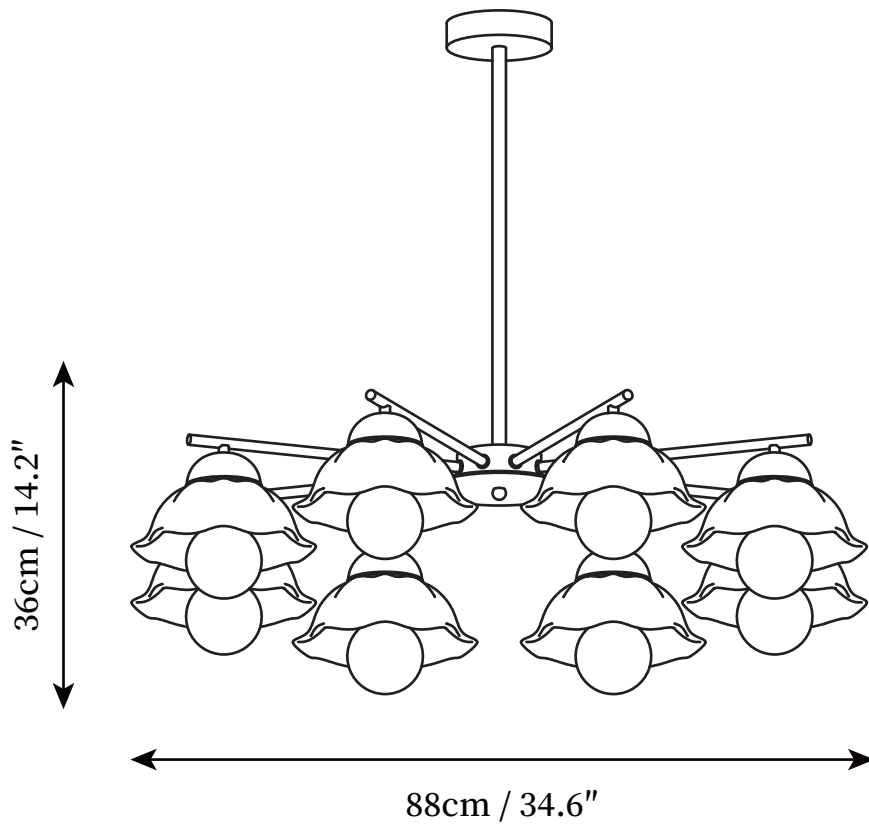

## SPECIFICATION DETAILS

\*For custom options, consult factory for details

<b>Fixture Dimensions</b>	D 29.5" x H 14.2"
<b>Light source</b>	E26 or E27
<b>Wattage</b>	Max 40W
<b>Voltage</b>	AC 110-240V
<b>Color Temperature</b>	Based on the purchase of light bulbs
<b>CRI(Ra)</b>	80CRI
<b>Mounting</b>	Ceiling
<b>Driver Required</b>	NO
<b>Optional Color Temps</b>	Buy bulbs as needed
<b>LED Rated Life</b>	Based on bulb life (we do not supply bulbs)
<b>Dimming</b>	Dimming is not supported
<b>Finishes</b>	Brass
<b>Shade Details</b>	White
<b>Material</b>	Ceramics, Brass, Metal
<b>Rod Length</b>	Suspension rod length 50cm
<b>Rod Type</b>	Brass / Rod

## SPECIFICATION DETAILS

\*For custom options, consult factory for details

<b>Fixture Dimensions</b>	D 34.6" x H 14.2"
<b>Light source</b>	E26 or E27
<b>Wattage</b>	Max 40W
<b>Voltage</b>	AC 110-240V
<b>Color Temperature</b>	Based on the purchase of light bulbs
<b>CRI(Ra)</b>	80CRI
<b>Mounting</b>	Ceiling
<b>Driver Required</b>	NO
<b>Optional Color Temps</b>	Buy bulbs as needed
<b>LED Rated Life</b>	Based on bulb life (we do not supply bulbs)
<b>Dimming</b>	Dimming is not supported
<b>Finishes</b>	Brass
<b>Shade Details</b>	White
<b>Material</b>	Ceramics, Brass, Metal
<b>Rod Length</b>	Suspension rod length 50cm
<b>Rod Type</b>	Brass / Rod