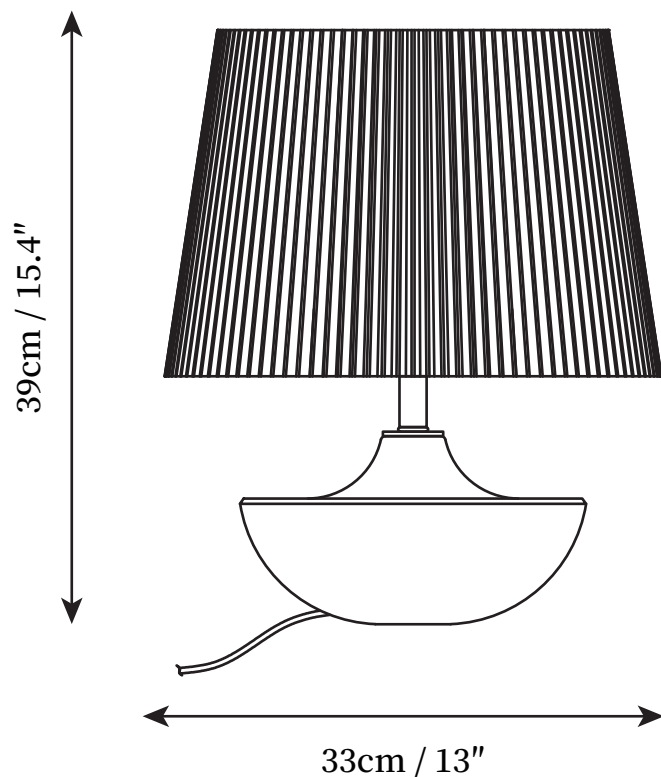

SPECIFICATION SHEET

SPECIFICATION DETAILS

*For custom options, consult factory for details

Fixture Dimensions	D 13" x H 15.4"
Light source	E26 or E27
Wattage	Max 40W
Voltage	AC 110-240V
Color Temperature	Based on the purchase of light bulbs
CRI(Ra)	80CRI
Mounting	Table
Driver Required	NO
Optional Color Temps	Buy bulbs as needed
LED Rated Life	Based on bulb life (we do not supply bulbs)
Dimming	Dimming is not supported
Finishes	White
Shade Details	Grey
Material	Metal, Ceramic, Fabric
Wire Length	59"
Wire Type	Wire with switch plug

SPECIFICATION SHEET

SPECIFICATION DETAILS

*For custom options, consult factory for details

Fixture Dimensions	D 13" x H 19.3"
Light source	E26 or E27
Wattage	Max 40W
Voltage	AC 110-240V
Color Temperature	Based on the purchase of light bulbs
CRI(Ra)	80CRI
Mounting	Table
Driver Required	NO
Optional Color Temps	Buy bulbs as needed
LED Rated Life	Based on bulb life (we do not supply bulbs)
Dimming	Dimming is not supported
Finishes	White
Shade Details	Grey
Material	Metal, Ceramic, Fabric
Wire Length	59"
Wire Type	Wire with switch plug