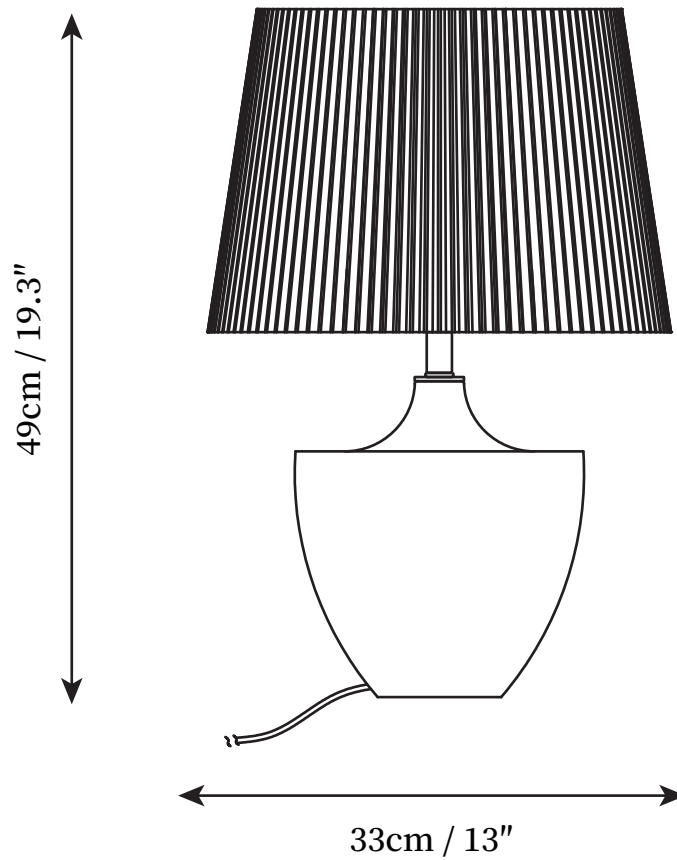

SPECIFICATION SHEET

SPECIFICATION DETAILS

*For custom options, consult factory for details

Fixture Dimensions	D 13" x H 15.4"
Light source	E26 or E27
Wattage	Max 40W
Voltage	AC 110-240V
Color Temperature	Based on the purchase of light bulbs
CRI(Ra)	80CRI
Mounting	Table
Driver Required	NO
Optional Color Temps	Buy bulbs as needed
LED Rated Life	Based on bulb life (we do not supply bulbs)
Dimming	Dimming is not supported
Finishes	White
Shade Details	Grey
Material	Metal, Ceramic, Fabric
Wire Length	59"
Wire Type	Wire with switch plug

SPECIFICATION SHEET

SPECIFICATION DETAILS

*For custom options, consult factory for details

Fixture Dimensions	D 13" x H 19.3"
Light source	E26 or E27
Wattage	Max 40W
Voltage	AC 110-240V
Color Temperature	Based on the purchase of light bulbs
CRI(Ra)	80CRI
Mounting	Table
Driver Required	NO
Optional Color Temps	Buy bulbs as needed
LED Rated Life	Based on bulb life (we do not supply bulbs)
Dimming	Dimming is not supported
Finishes	White
Shade Details	Grey
Material	Metal, Ceramic, Fabric
Wire Length	59"
Wire Type	Wire with switch plug