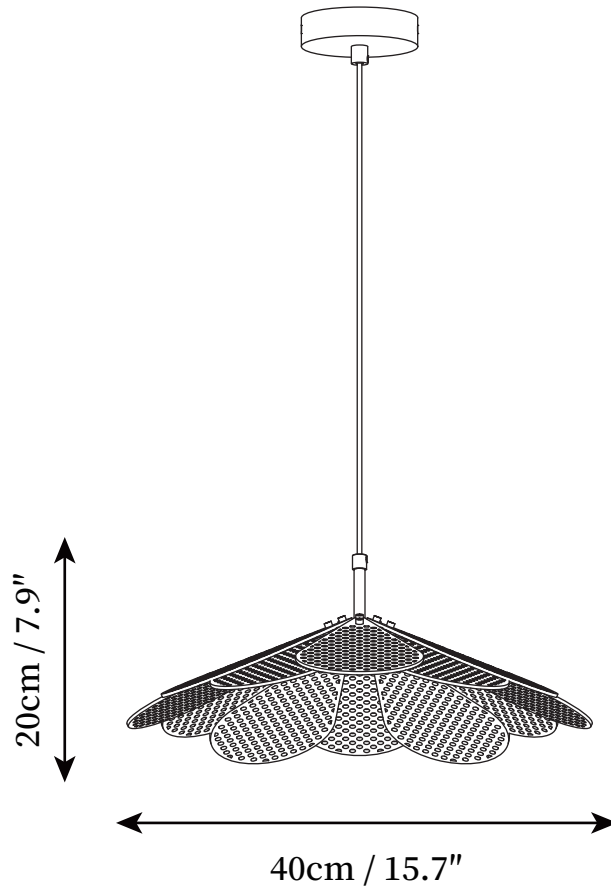

SPECIFICATION SHEET

SPECIFICATION DETAILS

*For custom options, consult factory for details

Fixture Dimensions	D 15.7" x H 7.9"
Light source	Integrated LED
Wattage	10W
Voltage	AC 110-240V
Color Temperature	3000k
CRI(Ra)	80CRI
Mounting	Ceiling
Driver Required	Yes
Optional Color Temps	Warm Light (3000K), Neutral Light (4500K), Cool Light (6000K)
LED Rated Life	30000hours
Dimming	Dimming is not supported
Finishes	Walnut color, Natural wood color
Shade Details	White
Material	Metal, Wooden, Acrylic
Wire Length	59"
Wire Type	Black Coaxial Wire