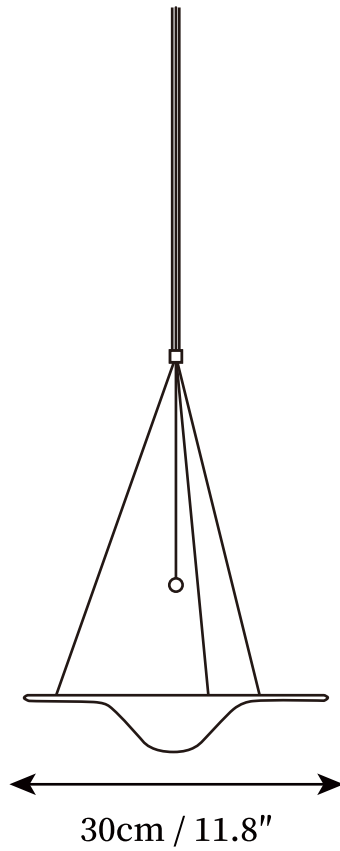

SPECIFICATION SHEET

SPECIFICATION DETAILS

*For custom options, consult factory for details

Fixture Dimensions	D 11.8"
Light source	Integrated LED
Wattage	~ 5W
Voltage	AC 110-240V
Dimming	Not supported
CRI(Ra)	90+ CRI
Mounting	Hardwired.
LED Rated Life	30000 hours
Color Temperature	Warm Light (3000K), Neutral Light (4000K), Cool Light (6000K)
Control method	Compatible with common wall switches(not included)
Finishes	Gold.
Glass Options	Clear.
Material	Glass, Metal.
Rod Length	Suspension rod is 19.7", Can be extended upon request.

SPECIFICATION SHEET

SPECIFICATION DETAILS

*For custom options, consult factory for details

Fixture Dimensions	D 13.8"
Light source	Integrated LED
Wattage	~ 5W
Voltage	AC 110-240V
Dimming	Not supported
CRI(Ra)	90+ CRI
Mounting	Hardwired.
LED Rated Life	30000 hours
Color Temperature	Warm Light (3000K), Neutral Light (4000K), Cool Light (6000K)
Control method	Compatible with common wall switches (not included)
Finishes	Gold.
Glass Options	Clear.
Material	Glass, Metal.
Rod Length	Suspension rod is 19.7", Can be extended upon request.

SPECIFICATION SHEET

SPECIFICATION DETAILS

*For custom options, consult factory for details

Fixture Dimensions	D 15.7"
Light source	Integrated LED
Wattage	~ 5W
Voltage	AC 110-240V
Dimming	Not supported
CRI(Ra)	90+ CRI
Mounting	Hardwired.
LED Rated Life	30000 hours
Color Temperature	Warm Light (3000K), Neutral Light (4000K), Cool Light (6000K)
Control method	Compatible with common wall switches(not included)
Finishes	Gold.
Glass Options	Clear.
Material	Glass, Metal.
Rod Length	Suspension rod is 19.7", Can be extended upon request.