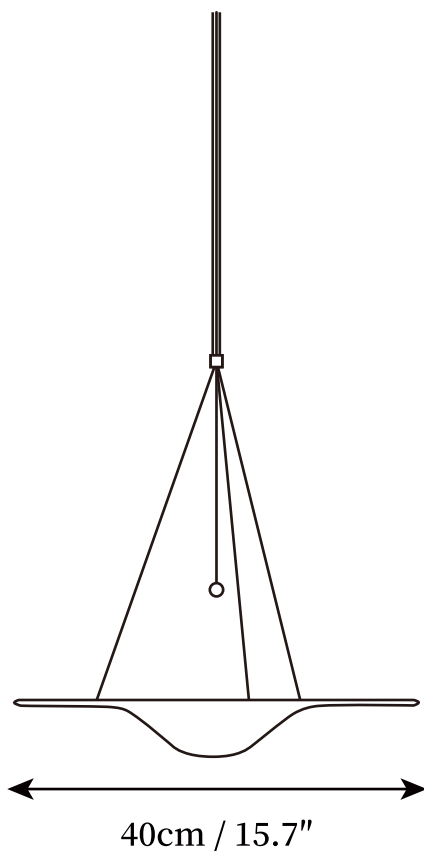

SPECIFICATION SHEET

SPECIFICATION DETAILS

*For custom options, consult factory for details

Fixture Dimensions	D 11.8"
Light source	Integrated LED
Wattage	~ 5W
Voltage	AC 110-240V
Dimming	Not supported
CRI(Ra)	90+ CRI
Mounting	Hardwired.
LED Rated Life	30000 hours
Color Temperature	Warm Light (3000K), Neutral Light (4000K), Cool Light (6000K)
Control method	Compatible with common wall switches(not included)
Finishes	Gold.
Glass Options	Clear.
Material	Glass, Metal.
Rod Length	Suspension rod is 19.7", Can be extended upon request.

SPECIFICATION SHEET

SPECIFICATION DETAILS

*For custom options, consult factory for details

Fixture Dimensions	D 13.8"
Light source	Integrated LED
Wattage	~ 5W
Voltage	AC 110-240V
Dimming	Not supported
CRI(Ra)	90+ CRI
Mounting	Hardwired.
LED Rated Life	30000 hours
Color Temperature	Warm Light (3000K), Neutral Light (4000K), Cool Light (6000K)
Control method	Compatible with common wall switches (not included)
Finishes	Gold.
Glass Options	Clear.
Material	Glass, Metal.
Rod Length	Suspension rod is 19.7", Can be extended upon request.

SPECIFICATION SHEET

SPECIFICATION DETAILS

*For custom options, consult factory for details

Fixture Dimensions	D 15.7"
Light source	Integrated LED
Wattage	~ 5W
Voltage	AC 110-240V
Dimming	Not supported
CRI(Ra)	90+ CRI
Mounting	Hardwired.
LED Rated Life	30000 hours
Color Temperature	Warm Light (3000K), Neutral Light (4000K), Cool Light (6000K)
Control method	Compatible with common wall switches(not included)
Finishes	Gold.
Glass Options	Clear.
Material	Glass, Metal.
Rod Length	Suspension rod is 19.7", Can be extended upon request.