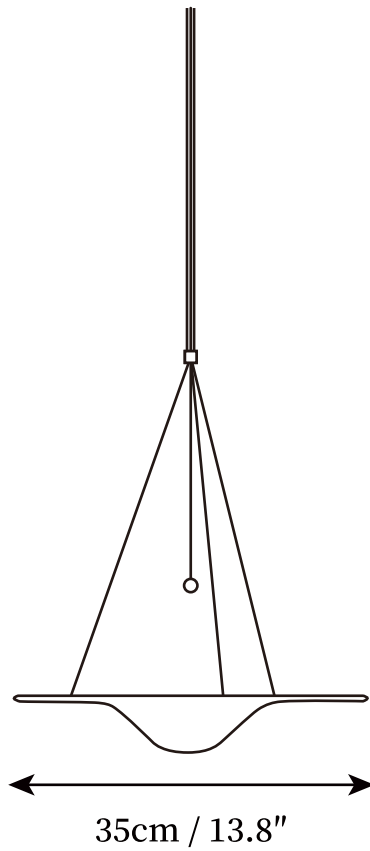

SPECIFICATION SHEET

SPECIFICATION DETAILS

*For custom options, consult factory for details

Fixture Dimensions	D 11.8"
Light source	Integrated LED
Wattage	~ 5W
Voltage	AC 110-240V
Dimming	Not supported
CRI(Ra)	90+ CRI
Mounting	Hardwired.
LED Rated Life	30000 hours
Color Temperature	Warm Light (3000K), Neutral Light (4000K), Cool Light (6000K)
Control method	Compatible with common wall switches(not included)
Finishes	Gold.
Glass Options	Clear.
Material	Glass, Metal.
Rod Length	Suspension rod is 19.7", Can be extended upon request.

SPECIFICATION SHEET

SPECIFICATION DETAILS

*For custom options, consult factory for details

Fixture Dimensions	D 13.8"
Light source	Integrated LED
Wattage	~ 5W
Voltage	AC 110-240V
Dimming	Not supported
CRI(Ra)	90+ CRI
Mounting	Hardwired.
LED Rated Life	30000 hours
Color Temperature	Warm Light (3000K), Neutral Light (4000K), Cool Light (6000K)
Control method	Compatible with common wall switches (not included)
Finishes	Gold.
Glass Options	Clear.
Material	Glass, Metal.
Rod Length	Suspension rod is 19.7", Can be extended upon request.

SPECIFICATION SHEET

SPECIFICATION DETAILS

*For custom options, consult factory for details

Fixture Dimensions	D 15.7"
Light source	Integrated LED
Wattage	~ 5W
Voltage	AC 110-240V
Dimming	Not supported
CRI(Ra)	90+ CRI
Mounting	Hardwired.
LED Rated Life	30000 hours
Color Temperature	Warm Light (3000K), Neutral Light (4000K), Cool Light (6000K)
Control method	Compatible with common wall switches(not included)
Finishes	Gold.
Glass Options	Clear.
Material	Glass, Metal.
Rod Length	Suspension rod is 19.7", Can be extended upon request.