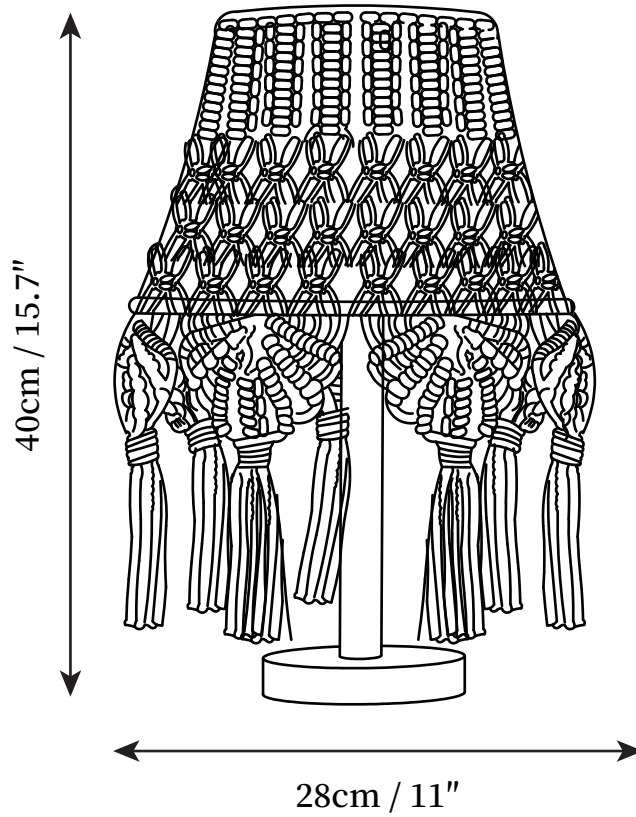

## SPECIFICATION DETAILS

\*For custom options, consult factory for details

<b>Fixture Dimensions</b>	D 11" x H 15.7"
<b>Light source</b>	E27 or E26
<b>Wattage</b>	Max 40W
<b>Voltage</b>	AC 110-240V
<b>Color Temperature</b>	Based on the purchase of light bulbs
<b>CRI(Ra)</b>	80CRI
<b>Mounting</b>	Table
<b>Driver Required</b>	NO
<b>Optional Color Temps</b>	Buy bulbs as needed
<b>LED Rated Life</b>	Based on bulb life (we do not supply bulbs)
<b>Dimming</b>	Dimming is not supported
<b>Finishes</b>	Wooden
<b>Shade Details</b>	White
<b>Material</b>	Metal, Cotton Rope, Wooden
<b>Wire Length</b>	59"
<b>Wire Type</b>	Wire with switch plug