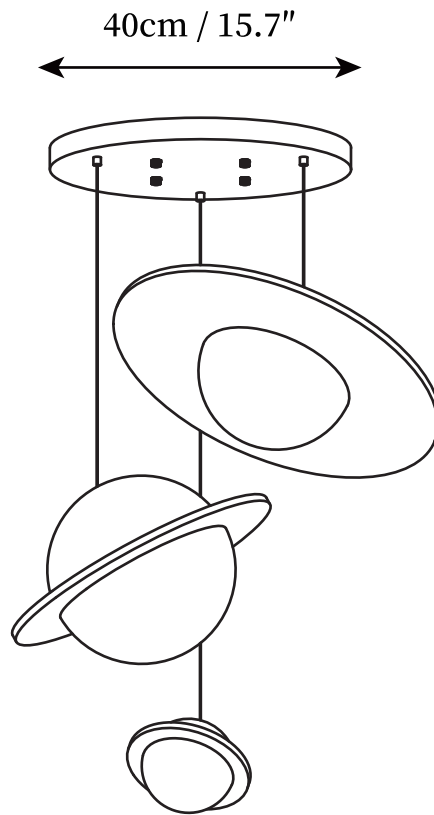

## SPECIFICATION DETAILS

\*For custom options, consult factory for details

<b>Fixture Dimensions</b>	D 9.8"
<b>Light source</b>	Integrated LED
<b>Wattage</b>	15W
<b>Voltage</b>	AC 110-240V
<b>Color Temperature</b>	3000k
<b>CRI(Ra)</b>	80CRI
<b>Mounting</b>	Ceiling
<b>Driver Required</b>	Yes
<b>Optional Color Temps</b>	Warm Light (3000K), Neutral Light (4500K), Cool Light (6000K)
<b>LED Rated Life</b>	30000hours
<b>Dimming</b>	Dimming is not supported
<b>Finishes</b>	White
<b>Shade Details</b>	Clear
<b>Material</b>	Iron, PVC
<b>Wire Length</b>	59"
<b>Wire Type</b>	White Coaxial Wire

## SPECIFICATION DETAILS

\*For custom options, consult factory for details

<b>Fixture Dimensions</b>	D 11.8"
<b>Light source</b>	Integrated LED
<b>Wattage</b>	20W
<b>Voltage</b>	AC 110-240V
<b>Color Temperature</b>	3000k
<b>CRI(Ra)</b>	80CRI
<b>Mounting</b>	Ceiling
<b>Driver Required</b>	Yes
<b>Optional Color Temps</b>	Warm Light (3000K), Neutral Light (4500K), Cool Light (6000K)
<b>LED Rated Life</b>	30000hours
<b>Dimming</b>	Dimming is not supported
<b>Finishes</b>	White
<b>Shade Details</b>	Clear
<b>Material</b>	Iron, PVC
<b>Wire Length</b>	59"
<b>Wire Type</b>	White Coaxial Wire

## SPECIFICATION DETAILS

\*For custom options, consult factory for details

<b>Fixture Dimensions</b>	D 15.7"
<b>Light source</b>	Integrated LED
<b>Wattage</b>	30W
<b>Voltage</b>	AC 110-240V
<b>Color Temperature</b>	3000k
<b>CRI(Ra)</b>	80CRI
<b>Mounting</b>	Ceiling
<b>Driver Required</b>	Yes
<b>Optional Color Temps</b>	Warm Light (3000K), Neutral Light (4500K), Cool Light (6000K)
<b>LED Rated Life</b>	30000hours
<b>Dimming</b>	Dimming is not supported
<b>Finishes</b>	White
<b>Shade Details</b>	Clear
<b>Material</b>	Iron, PVC
<b>Wire Length</b>	59"
<b>Wire Type</b>	White Coaxial Wire