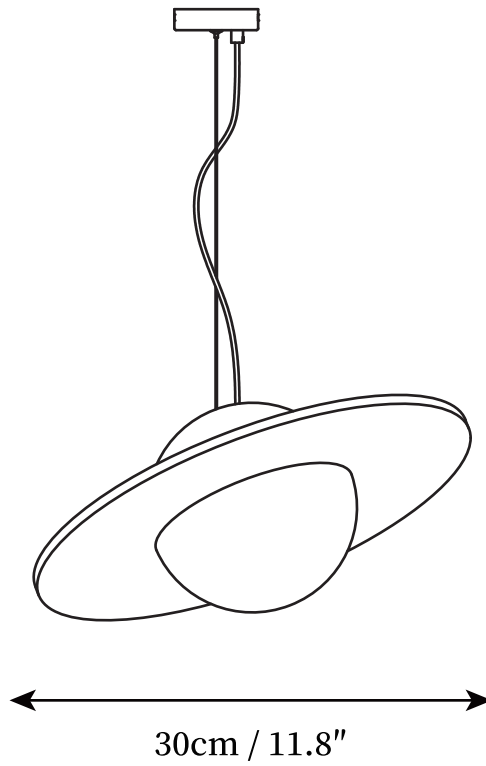

## SPECIFICATION DETAILS

\*For custom options, consult factory for details

<b>Fixture Dimensions</b>	D 9.8"
<b>Light source</b>	Integrated LED
<b>Wattage</b>	15W
<b>Voltage</b>	AC 110-240V
<b>Color Temperature</b>	3000k
<b>CRI(Ra)</b>	80CRI
<b>Mounting</b>	Ceiling
<b>Driver Required</b>	Yes
<b>Optional Color Temps</b>	Warm Light (3000K), Neutral Light (4500K), Cool Light (6000K)
<b>LED Rated Life</b>	30000hours
<b>Dimming</b>	Dimming is not supported
<b>Finishes</b>	White
<b>Shade Details</b>	Clear
<b>Material</b>	Iron, PVC
<b>Wire Length</b>	59"
<b>Wire Type</b>	White Coaxial Wire

## SPECIFICATION DETAILS

\*For custom options, consult factory for details

<b>Fixture Dimensions</b>	D 11.8"
<b>Light source</b>	Integrated LED
<b>Wattage</b>	20W
<b>Voltage</b>	AC 110-240V
<b>Color Temperature</b>	3000k
<b>CRI(Ra)</b>	80CRI
<b>Mounting</b>	Ceiling
<b>Driver Required</b>	Yes
<b>Optional Color Temps</b>	Warm Light (3000K), Neutral Light (4500K), Cool Light (6000K)
<b>LED Rated Life</b>	30000hours
<b>Dimming</b>	Dimming is not supported
<b>Finishes</b>	White
<b>Shade Details</b>	Clear
<b>Material</b>	Iron, PVC
<b>Wire Length</b>	59"
<b>Wire Type</b>	White Coaxial Wire

## SPECIFICATION DETAILS

\*For custom options, consult factory for details

<b>Fixture Dimensions</b>	D 15.7"
<b>Light source</b>	Integrated LED
<b>Wattage</b>	30W
<b>Voltage</b>	AC 110-240V
<b>Color Temperature</b>	3000k
<b>CRI(Ra)</b>	80CRI
<b>Mounting</b>	Ceiling
<b>Driver Required</b>	Yes
<b>Optional Color Temps</b>	Warm Light (3000K), Neutral Light (4500K), Cool Light (6000K)
<b>LED Rated Life</b>	30000hours
<b>Dimming</b>	Dimming is not supported
<b>Finishes</b>	White
<b>Shade Details</b>	Clear
<b>Material</b>	Iron, PVC
<b>Wire Length</b>	59"
<b>Wire Type</b>	White Coaxial Wire