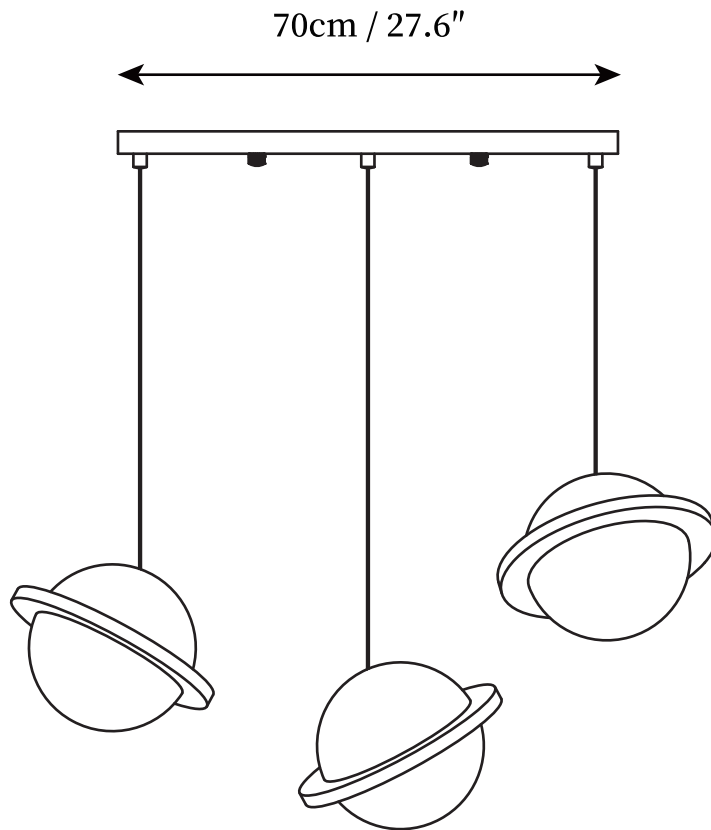

SPECIFICATION SHEET

SPECIFICATION DETAILS

*For custom options, consult factory for details

Fixture Dimensions	D 27.6"
Light source	Integrated LED
Wattage	30W
Voltage	AC 110-240V
Color Temperature	3000k
CRI(Ra)	80CRI
Mounting	Ceiling
Driver Required	Yes
Optional Color Temps	Warm Light (3000K), Neutral Light (4500K), Cool Light (6000K)
LED Rated Life	30000hours
Dimming	Dimming is not supported
Finishes	White
Shade Details	Clear
Material	Iron, PVC
Wire Length	59"
Wire Type	White Coaxial Wire