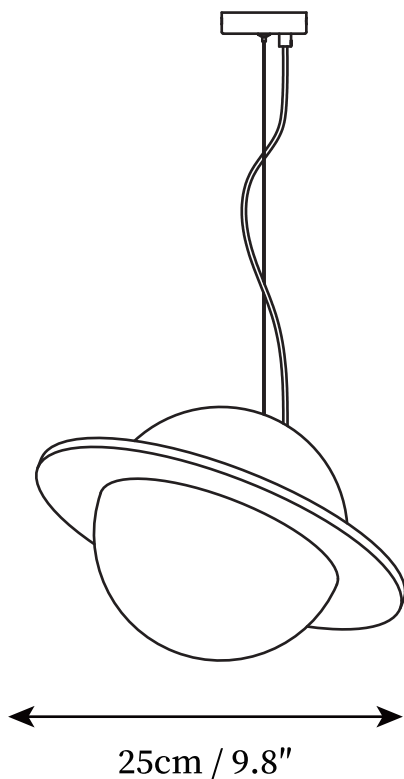

## SPECIFICATION DETAILS

\*For custom options, consult factory for details

<b>Fixture Dimensions</b>	D 9.8"
<b>Light source</b>	Integrated LED
<b>Wattage</b>	15W
<b>Voltage</b>	AC 110-240V
<b>Color Temperature</b>	3000k
<b>CRI(Ra)</b>	80CRI
<b>Mounting</b>	Ceiling
<b>Driver Required</b>	Yes
<b>Optional Color Temps</b>	Warm Light (3000K), Neutral Light (4500K), Cool Light (6000K)
<b>LED Rated Life</b>	30000hours
<b>Dimming</b>	Dimming is not supported
<b>Finishes</b>	White
<b>Shade Details</b>	Clear
<b>Material</b>	Iron, PVC
<b>Wire Length</b>	59"
<b>Wire Type</b>	White Coaxial Wire

## SPECIFICATION DETAILS

\*For custom options, consult factory for details

<b>Fixture Dimensions</b>	D 11.8"
<b>Light source</b>	Integrated LED
<b>Wattage</b>	20W
<b>Voltage</b>	AC 110-240V
<b>Color Temperature</b>	3000k
<b>CRI(Ra)</b>	80CRI
<b>Mounting</b>	Ceiling
<b>Driver Required</b>	Yes
<b>Optional Color Temps</b>	Warm Light (3000K), Neutral Light (4500K), Cool Light (6000K)
<b>LED Rated Life</b>	30000hours
<b>Dimming</b>	Dimming is not supported
<b>Finishes</b>	White
<b>Shade Details</b>	Clear
<b>Material</b>	Iron, PVC
<b>Wire Length</b>	59"
<b>Wire Type</b>	White Coaxial Wire

## SPECIFICATION DETAILS

\*For custom options, consult factory for details

<b>Fixture Dimensions</b>	D 15.7"
<b>Light source</b>	Integrated LED
<b>Wattage</b>	30W
<b>Voltage</b>	AC 110-240V
<b>Color Temperature</b>	3000k
<b>CRI(Ra)</b>	80CRI
<b>Mounting</b>	Ceiling
<b>Driver Required</b>	Yes
<b>Optional Color Temps</b>	Warm Light (3000K), Neutral Light (4500K), Cool Light (6000K)
<b>LED Rated Life</b>	30000hours
<b>Dimming</b>	Dimming is not supported
<b>Finishes</b>	White
<b>Shade Details</b>	Clear
<b>Material</b>	Iron, PVC
<b>Wire Length</b>	59"
<b>Wire Type</b>	White Coaxial Wire