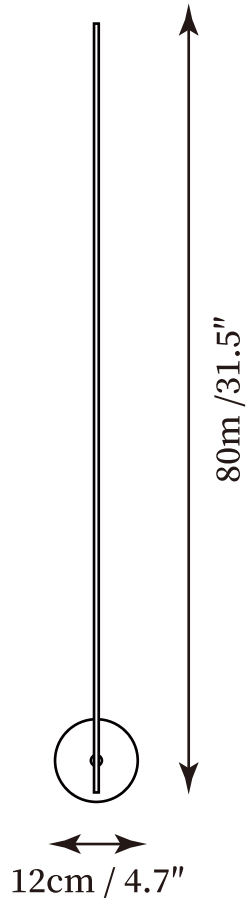

SPECIFICATION SHEET

SPECIFICATION DETAILS

*For custom options, consult factory for details

Fixture Dimensions	D 4.7" x H 31.9"
Light source	Integrated LED
Wattage	~8 Watts
Voltage	AC 110-240V
Dimming	Not supported
CRI(Ra)	90+CRI
Mounting	Hardwired.
LED Rated Life	30000 hours
Color Temperature	Warm Light (3000K), Neutral Light (4000K), Cool Light (6000K)
Control method	Compatible with common wall switches(not included)
Finishes	Gold
Shade Details	Gold
Material	Iron, Metal, Acrylic