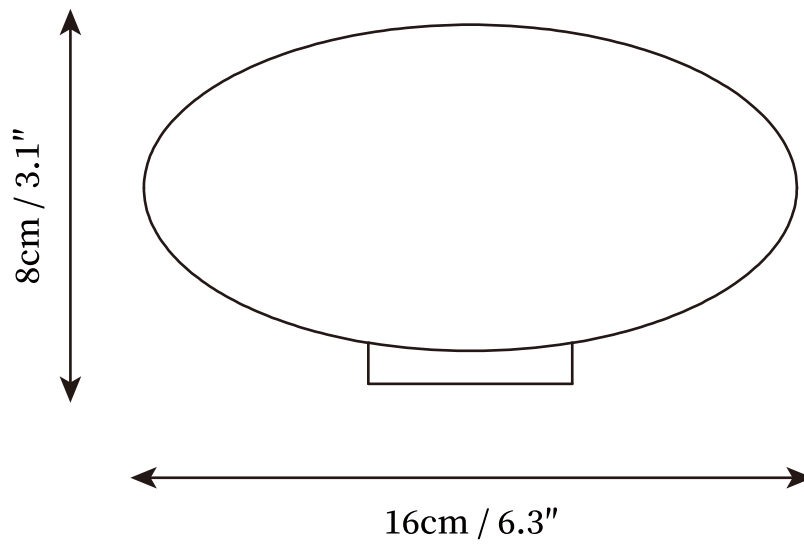

SPECIFICATION SHEET

SPECIFICATION DETAILS

*For custom options, consult factory for details

Fixture Dimensions	D 6.3" x H 3.1"
Light source	Integrated LED
Wattage	~ 5W incandescent bulb or LED equivalent.
Voltage	AC 110-240V
Dimming	Not supported
Control method	In line ON / OFF switch.
CRI(Ra)	90+CRI
LED Rated Life	30000 hours
Color Temperature	Warm Light (3000K), Neutral Light (4000K), Cool Light (6000K)
Finishes	Chrome.
Shade Details	Clear.
Material	Metal, Crystal.
Cord Length	Supplied with switched plug cord, length ~59" (150cm).