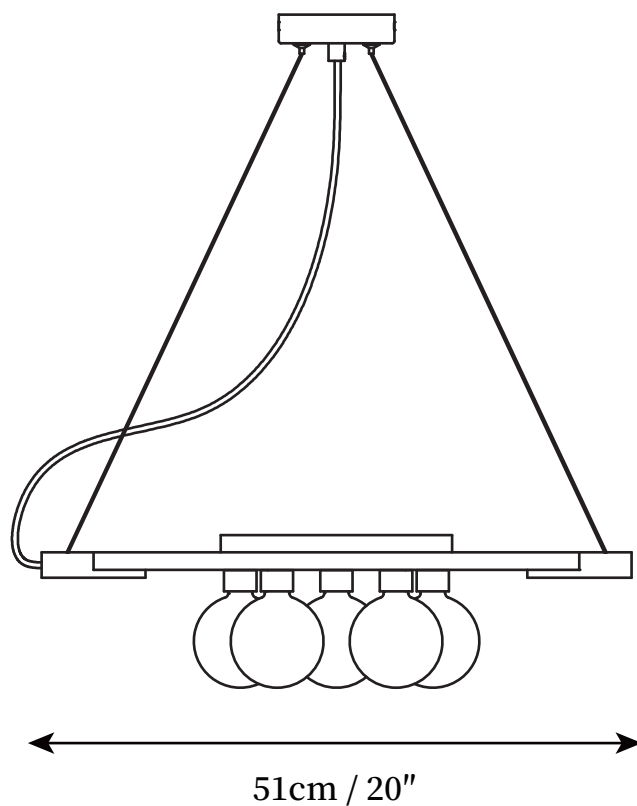

SPECIFICATION SHEET

SPECIFICATION DETAILS

*For custom options, consult factory for details

Fixture Dimensions	D 20"
Light source	G9
Wattage	5W
Voltage	AC 110-240V
Color Temperature	Based on the purchase of light bulbs
CRI(Ra)	80CRI
Mounting	Ceiling
Driver Required	NO
Optional Color Temps	Buy bulbs as needed
LED Rated Life	Based on bulb life (we do not supply bulbs)
Dimming	Dimming is not supported
Finishes	Black
Shade Details	White
Material	Iron, Metal, Alabaster
Wire Length	59"
Wire Type	Black Coaxial Wire