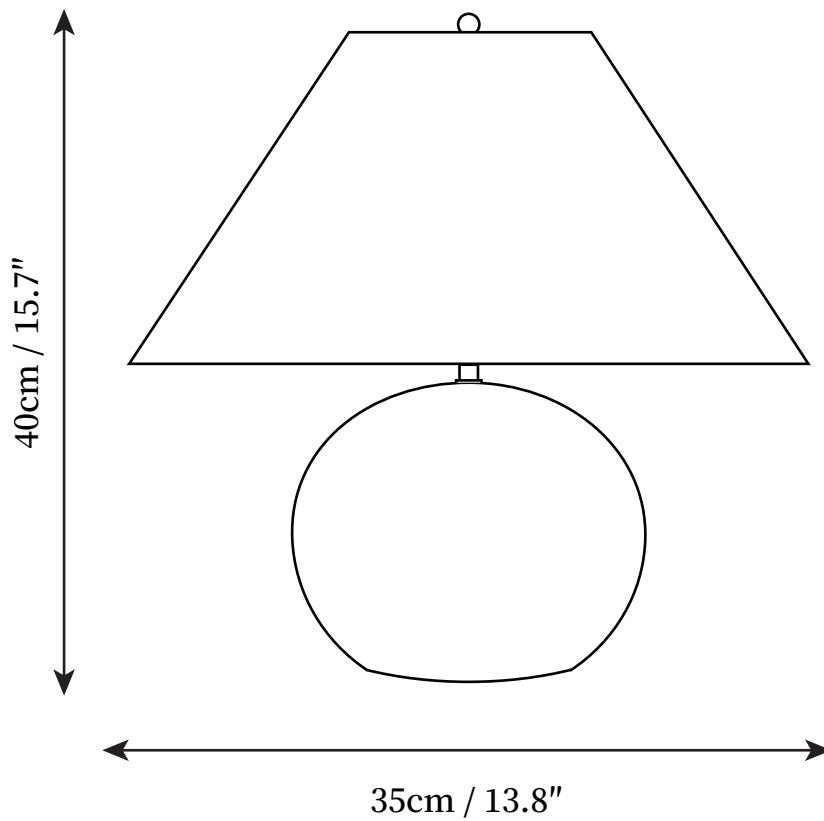

SPECIFICATION SHEET

SPECIFICATION DETAILS

*For custom options, consult factory for details

Fixture Dimensions	D 13.8" x H 15.7"
	E27
Wattage	Max 40W
Voltage	AC 110-240V
Color Temperature	Based on the purchase of light bulbs
CRI(Ra)	80CRI
Mounting	Table
Driver Required	NO
Optional Color Temps	Buy bulbs as needed
LED Rated Life	Based on bulb life (we do not supply bulbs)
Dimming	Dimming is not supported
Finishes	Wood color
Shade Details	White
Material	Wooden, Fabric, Metal
Wire Length	59"
Wire Type	Wire with switch plug