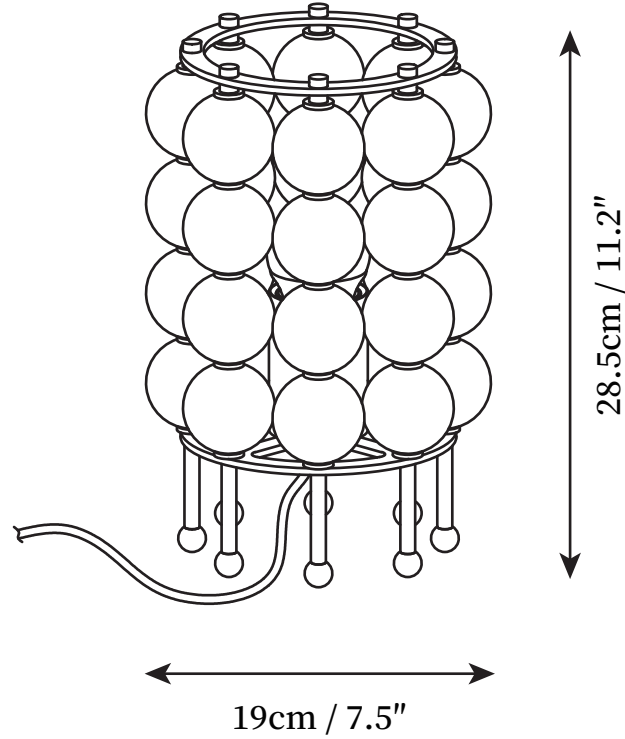

# SPECIFICATION SHEET

---

## SPECIFICATION DETAILS

\*For custom options, consult factory for details

<b>Fixture Dimensions</b>	D 7.5" x H 11.2"
<b>Light source</b>	E26 or E27
<b>Wattage</b>	Max 40W
<b>Voltage</b>	AC 110-240V
<b>Color Temperature</b>	Based on the purchase of light bulbs
<b>CRI(Ra)</b>	80CRI
<b>Mounting</b>	Table
<b>Driver Required</b>	NO
<b>Optional Color Temps</b>	Buy bulbs as needed
<b>LED Rated Life</b>	Based on bulb life (we do not supply bulbs)
<b>Dimming</b>	Dimming is not supported
<b>Finishes</b>	Chrome
<b>Shade Details</b>	Chrome
<b>Material</b>	Stainless steel, Metal
<b>Wire Length</b>	59"
<b>Wire Type</b>	Wire with switch plug