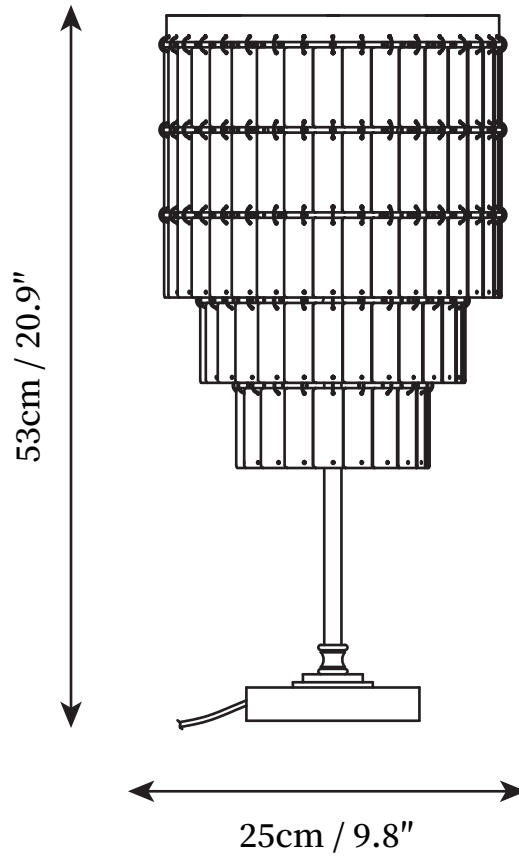

SPECIFICATION SHEET

SPECIFICATION DETAILS

*For custom options, consult factory for details

Fixture Dimensions	D 9.8" x H 20.9"
Light source	E26 or E27
Wattage	Max 40W
Voltage	AC 110-240V
Color Temperature	Based on the purchase of light bulbs
CRI(Ra)	80CRI
Mounting	Table
Driver Required	NO
Optional Color Temps	Buy bulbs as needed
LED Rated Life	Based on bulb life (we do not supply bulbs)
Dimming	Dimming is not supported
Finishes	Silver
Shade Details	White
Material	Natural shell, Iron
Wire Length	59"
Wire Type	Wire with switch plug