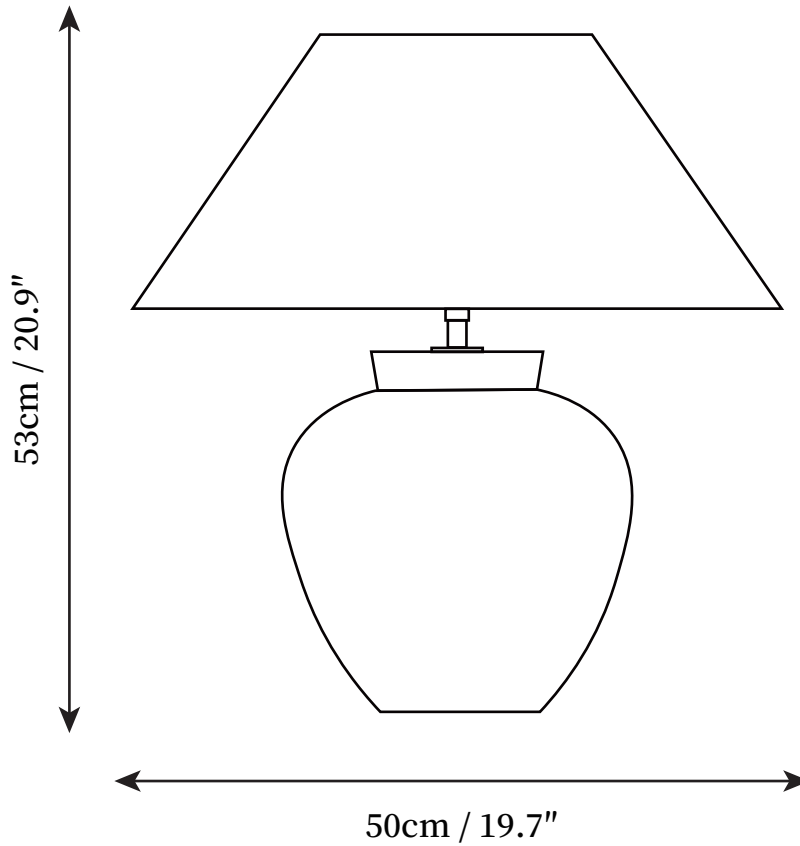

## SPECIFICATION DETAILS

\*For custom options, consult factory for details

<b>Fixture Dimensions</b>	D 19.7" x H 20.9"
<b>Light source</b>	E26 or E27
<b>Wattage</b>	Max 40W
<b>Voltage</b>	AC 110-240V
<b>Color Temperature</b>	Based on the purchase of light bulbs
<b>CRI(Ra)</b>	80CRI
<b>Mounting</b>	Table
<b>Driver Required</b>	NO
<b>Optional Color Temps</b>	Buy bulbs as needed
<b>LED Rated Life</b>	Based on bulb life (we do not supply bulbs)
<b>Dimming</b>	Dimming is not supported
<b>Finishes</b>	Weathered white
<b>Shade Details</b>	White
<b>Material</b>	Metal, Ceramic, Fabric
<b>Wire Length</b>	59"
<b>Wire Type</b>	Wire with switch plug