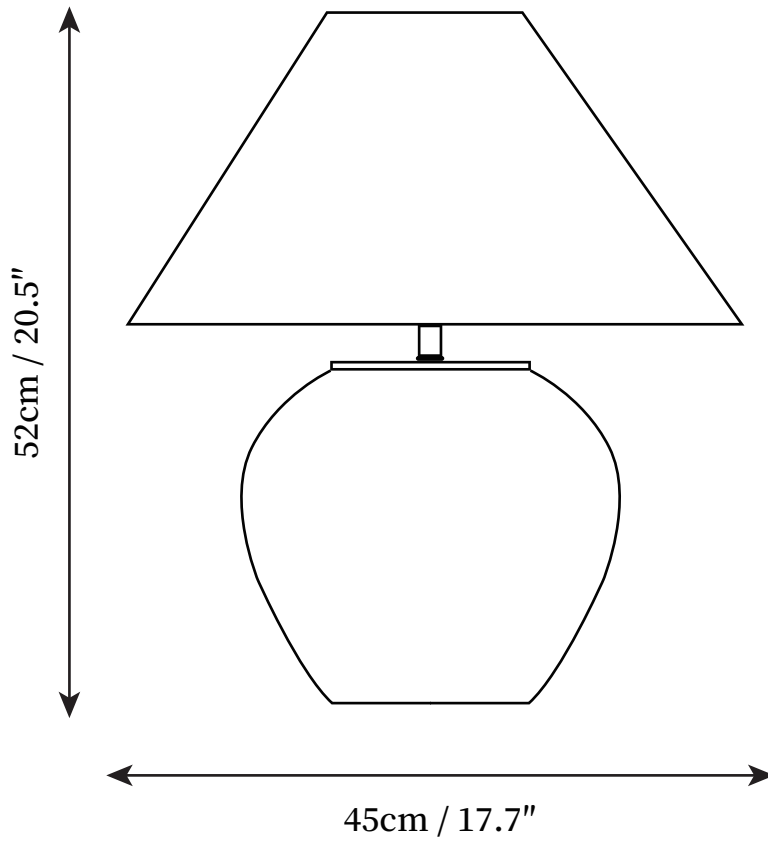

SPECIFICATION SHEET

SPECIFICATION DETAILS

*For custom options, consult factory for details

Fixture Dimensions	D 17.7" x H 20.5"
Light source	E26 or E27
Wattage	Max 40W
Voltage	AC 110-240V
Color Temperature	Based on the purchase of light bulbs
CRI(Ra)	80CRI
Mounting	Table
Driver Required	NO
Optional Color Temps	Buy bulbs as needed
LED Rated Life	Based on bulb life (we do not supply bulbs)
Dimming	Dimming is not supported
Finishes	Beige
Shade Details	White
Material	Metal, Ceramic, Fabric
Wire Length	59"
Wire Type	Wire with switch plug