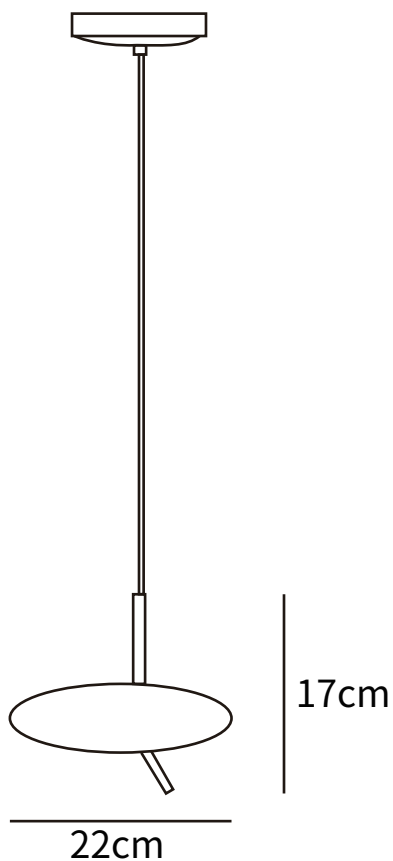

## SPECIFICATION DETAILS

\*For custom options, consult factory for details

<b>Fixture Dimensions</b>	L 8.6" x H 6.7"
<b>Light source</b>	Integrated LED
<b>Wattage</b>	10W
<b>Voltage</b>	AC 110-240V
<b>Color Temperature</b>	3000K
<b>CRI(Ra)</b>	80CRI
<b>Mounting</b>	Ceiling
<b>Driver Required</b>	Yes
<b>Optional Color Temps</b>	Neutral Light (4500K)
<b>LED Rated Life</b>	30000hours
<b>Dimming</b>	Dimming is not supported
<b>Finishes</b>	Rose Gold
<b>Shade Details</b>	White
<b>Material</b>	Acrylic, Metal
<b>Wire Length</b>	59"
<b>Wire Type</b>	Black Coaxial Wire

## SPECIFICATION DETAILS

\*For custom options, consult factory for details

<b>Fixture Dimensions</b>	L 16.1" x H 11.8"
<b>Light source</b>	Integrated LED
<b>Wattage</b>	10W
<b>Voltage</b>	AC 110-240V
<b>Color Temperature</b>	3000K
<b>CRI(Ra)</b>	80CRI
<b>Mounting</b>	Ceiling
<b>Driver Required</b>	Yes
<b>Optional Color Temps</b>	Neutral Light (4500K)
<b>LED Rated Life</b>	30000hours
<b>Dimming</b>	Dimming is not supported
<b>Finishes</b>	Rose Gold
<b>Shade Details</b>	White
<b>Material</b>	Acrylic, Metal
<b>Wire Length</b>	59"
<b>Wire Type</b>	Black Coaxial Wire