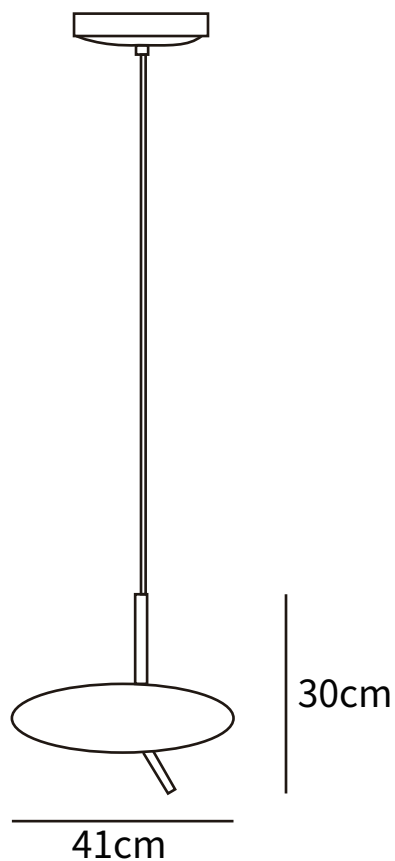

## SPECIFICATION DETAILS

\*For custom options, consult factory for details

<b>Fixture Dimensions</b>	L 8.6" x H 6.7"
<b>Light source</b>	Integrated LED
<b>Wattage</b>	10W
<b>Voltage</b>	AC 110-240V
<b>Color Temperature</b>	3000K
<b>CRI(Ra)</b>	80CRI
<b>Mounting</b>	Ceiling
<b>Driver Required</b>	Yes
<b>Optional Color Temps</b>	Neutral Light (4500K)
<b>LED Rated Life</b>	30000hours
<b>Dimming</b>	Dimming is not supported
<b>Finishes</b>	Rose Gold
<b>Shade Details</b>	White
<b>Material</b>	Acrylic, Metal
<b>Wire Length</b>	59"
<b>Wire Type</b>	Black Coaxial Wire

## SPECIFICATION DETAILS

\*For custom options, consult factory for details

<b>Fixture Dimensions</b>	L 16.1" x H 11.8"
<b>Light source</b>	Integrated LED
<b>Wattage</b>	10W
<b>Voltage</b>	AC 110-240V
<b>Color Temperature</b>	3000K
<b>CRI(Ra)</b>	80CRI
<b>Mounting</b>	Ceiling
<b>Driver Required</b>	Yes
<b>Optional Color Temps</b>	Neutral Light (4500K)
<b>LED Rated Life</b>	30000hours
<b>Dimming</b>	Dimming is not supported
<b>Finishes</b>	Rose Gold
<b>Shade Details</b>	White
<b>Material</b>	Acrylic, Metal
<b>Wire Length</b>	59"
<b>Wire Type</b>	Black Coaxial Wire