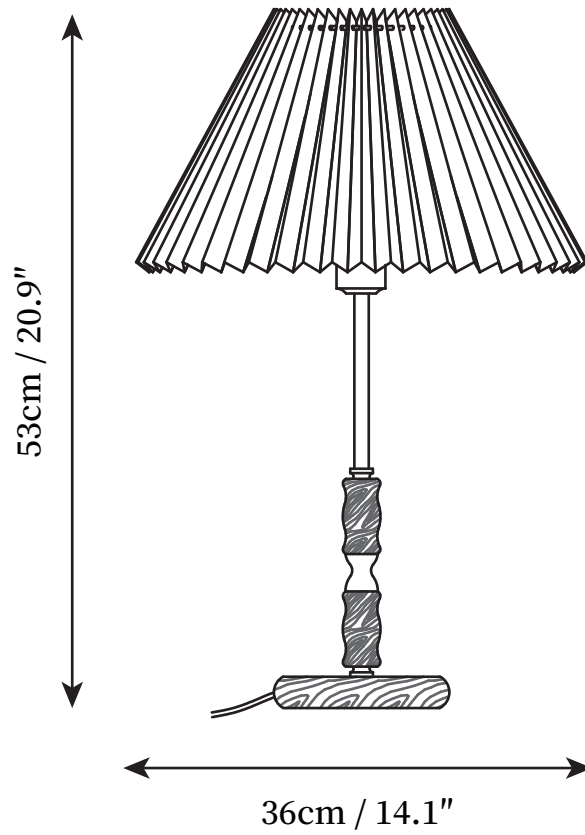

SPECIFICATION SHEET

SPECIFICATION DETAILS

*For custom options, consult factory for details

Fixture Dimensions	D 14.1" x H 20.9"
Light source	E27 or E26
Wattage	Max 40W
Voltage	AC 110-240V
Color Temperature	Based on the purchase of light bulbs
CRI(Ra)	80CRI
Mounting	Table
Driver Required	NO
Optional Color Temps	Buy bulbs as needed
LED Rated Life	Based on bulb life (we do not supply bulbs)
Dimming	Dimming is not supported
Finishes	Walnut color
Shade Details	Beige, Brown
Material	Fabric, Brass, Walnut
Wire Length	59"
Wire Type	Wire with switch plug