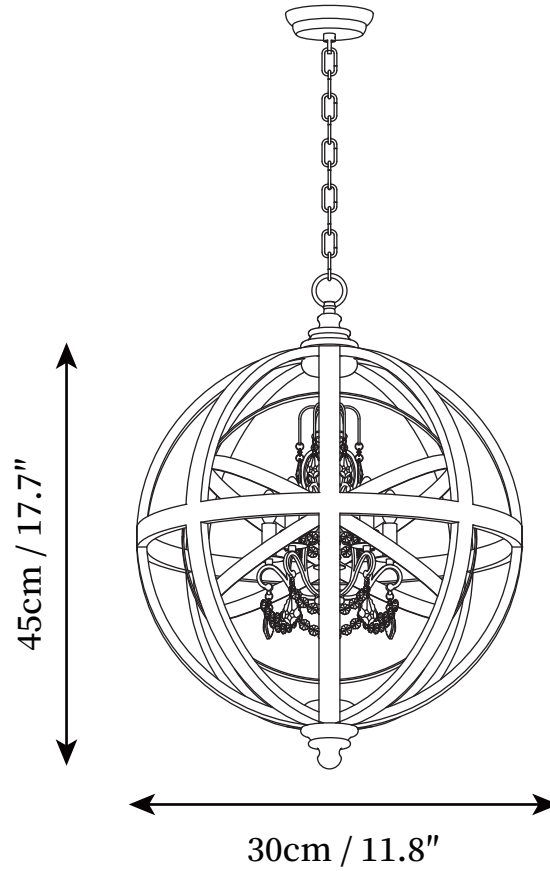

SPECIFICATION SHEET

SPECIFICATION DETAILS

*For custom options, consult factory for details

Fixture Dimensions	D 11.8" x H 17.7"
Light source	E14
Wattage	15W
Voltage	AC 110-240V
Color Temperature	Based on the purchase of light bulbs
CRI(Ra)	80CRI
Mounting	Ceiling
Driver Required	NO
Optional Color Temps	Buy bulbs as needed
LED Rated Life	Based on bulb life (we do not supply bulbs)
Dimming	Dimming is not supported
Finishes	Weathered wood
Shade Details	Weathered wood
Material	Wooden, Iron, Crystal
Hanging chain Length	Hanging chain 50cm / 19.7
Hanging chain Type	Black / Hanging chain

SPECIFICATION SHEET

SPECIFICATION DETAILS

*For custom options, consult factory for details

Fixture Dimensions	D 21.7" x H 25.2"
Light source	E14
Wattage	15W
Voltage	AC 110-240V
Color Temperature	Based on the purchase of light bulbs
CRI(Ra)	80CRI
Mounting	Ceiling
Driver Required	NO
Optional Color Temps	Buy bulbs as needed
LED Rated Life	Based on bulb life (we do not supply bulbs)
Dimming	Dimming is not supported
Finishes	Weathered wood
Shade Details	Weathered wood
Material	Wooden, Iron, Crystal
Hanging chain Length	Hanging chain 50cm / 19.7
Hanging chain Type	Black / Hanging chain