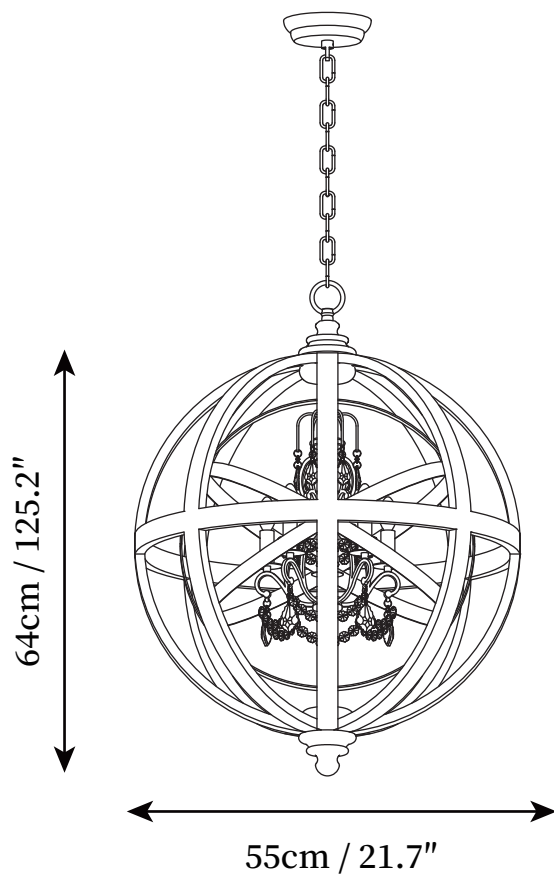

SPECIFICATION SHEET

SPECIFICATION DETAILS

*For custom options, consult factory for details

Fixture Dimensions	D 11.8" x H 17.7"
Light source	E14
Wattage	15W
Voltage	AC 110-240V
Color Temperature	Based on the purchase of light bulbs
CRI(Ra)	80CRI
Mounting	Ceiling
Driver Required	NO
Optional Color Temps	Buy bulbs as needed
LED Rated Life	Based on bulb life (we do not supply bulbs)
Dimming	Dimming is not supported
Finishes	Weathered wood
Shade Details	Weathered wood
Material	Wooden, Iron, Crystal
Hanging chain Length	Hanging chain 50cm / 19.7
Hanging chain Type	Black / Hanging chain

SPECIFICATION SHEET

SPECIFICATION DETAILS

*For custom options, consult factory for details

Fixture Dimensions	D 21.7" x H 25.2"
Light source	E14
Wattage	15W
Voltage	AC 110-240V
Color Temperature	Based on the purchase of light bulbs
CRI(Ra)	80CRI
Mounting	Ceiling
Driver Required	NO
Optional Color Temps	Buy bulbs as needed
LED Rated Life	Based on bulb life (we do not supply bulbs)
Dimming	Dimming is not supported
Finishes	Weathered wood
Shade Details	Weathered wood
Material	Wooden, Iron, Crystal
Hanging chain Length	Hanging chain 50cm / 19.7
Hanging chain Type	Black / Hanging chain