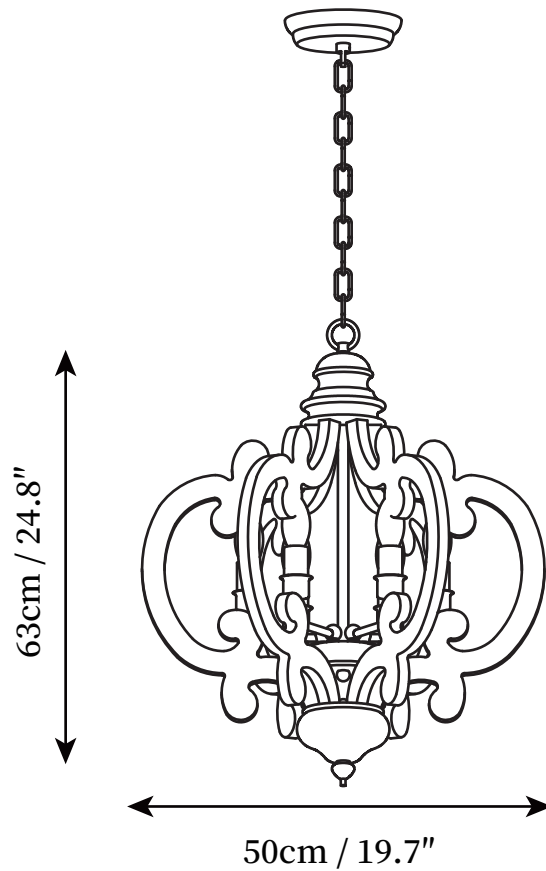

SPECIFICATION SHEET

SPECIFICATION DETAILS

*For custom options, consult factory for details

Fixture Dimensions	D 19.7" x H 24.8"
Light source	E14
Wattage	15W
Voltage	AC 110-240V
Color Temperature	Based on the purchase of light bulbs
CRI(Ra)	80CRI
Mounting	Ceiling
Driver Required	NO
Optional Color Temps	Buy bulbs as needed
LED Rated Life	Based on bulb life (we do not supply bulbs)
Dimming	Dimming is not supported
Finishes	Antique White
Shade Details	Antique White
Material	Wooden, Iron, Metal
Hanging chain Length	Hanging chain 50cm / 19.7
Hanging chain Type	Antique White / Hanging chain