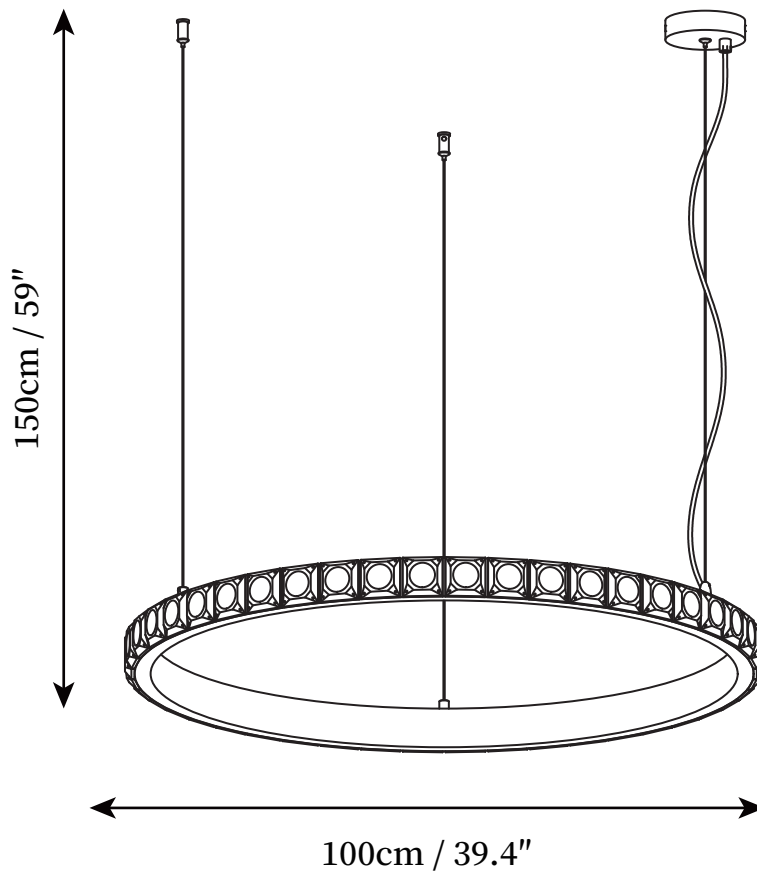

SPECIFICATION SHEET

SPECIFICATION DETAILS

*For custom options, consult factory for details

Fixture Dimensions	D 23.6 " x H 59"
Light source	Integrated LED
Wattage	25W
Voltage	AC 110-240V
Color Temperature	3000k
CRI(Ra)	80CRI
Mounting	Ceiling
Driver Required	Yes
Optional Color Temps	Warm Light (3000K), Neutral Light (4500K), Cool Light (6000K)
LED Rated Life	30000hours
Dimming	Dimming is not supported
Finishes	Silver
Shade Details	Clear
Material	Iron, Glass, Metal
Wire Length	59"
Wire Type	White Coaxial Wire

SPECIFICATION SHEET

SPECIFICATION DETAILS

*For custom options, consult factory for details

Fixture Dimensions	D 31.5" x H 59"
Light source	Integrated LED
Wattage	30W
Voltage	AC 110-240V
Color Temperature	3000k
CRI(Ra)	80CRI
Mounting	Ceiling
Driver Required	Yes
Optional Color Temps	Warm Light (3000K), Neutral Light (4500K), Cool Light (6000K)
LED Rated Life	30000hours
Dimming	Dimming is not supported
Finishes	Silver
Shade Details	Clear
Material	Iron, Glass, Metal
Wire Length	59"
Wire Type	White Coaxial Wire

SPECIFICATION SHEET

SPECIFICATION DETAILS

*For custom options, consult factory for details

Fixture Dimensions	D 39.4" x H 59"
Light source	Integrated LED
Wattage	35W
Voltage	AC 110-240V
Color Temperature	3000k
CRI(Ra)	80CRI
Mounting	Ceiling
Driver Required	Yes
Optional Color Temps	Warm Light (3000K), Neutral Light (4500K), Cool Light (6000K)
LED Rated Life	30000hours
Dimming	Dimming is not supported
Finishes	Silver
Shade Details	Clear
Material	Iron, Glass, Metal
Wire Length	59"
Wire Type	White Coaxial Wire