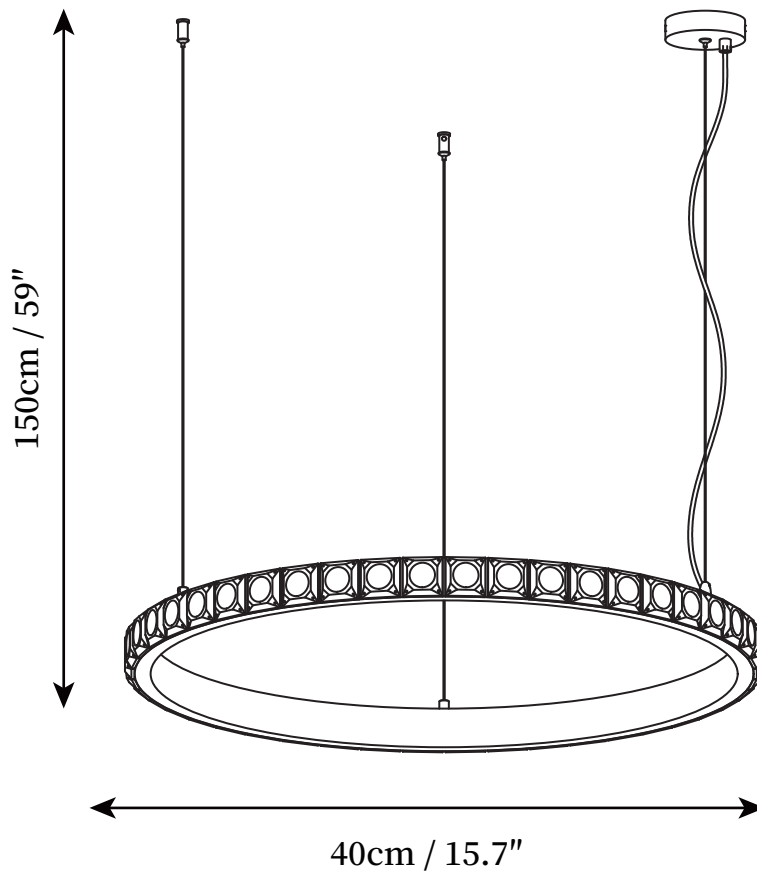

SPECIFICATION SHEET

SPECIFICATION DETAILS

*For custom options, consult factory for details

Fixture Dimensions	D 15.7" x H 59"
Light source	Integrated LED
Wattage	20W
Voltage	AC 110-240V
Color Temperature	3000k
CRI(Ra)	80CRI
Mounting	Ceiling
Driver Required	Yes
Optional Color Temps	Warm Light (3000K), Neutral Light (4500K), Cool Light (6000K)
LED Rated Life	30000hours
Dimming	Dimming is not supported
Finishes	Silver
Shade Details	Clear
Material	Iron, Glass, Metal
Wire Length	59"
Wire Type	White Coaxial Wire

SPECIFICATION SHEET

SPECIFICATION DETAILS

*For custom options, consult factory for details

Fixture Dimensions	D 23.6 " x H 59"
Light source	Integrated LED
Wattage	25W
Voltage	AC 110-240V
Color Temperature	3000k
CRI(Ra)	80CRI
Mounting	Ceiling
Driver Required	Yes
Optional Color Temps	Warm Light (3000K), Neutral Light (4500K), Cool Light (6000K)
LED Rated Life	30000hours
Dimming	Dimming is not supported
Finishes	Silver
Shade Details	Clear
Material	Iron, Glass, Metal
Wire Length	59"
Wire Type	White Coaxial Wire

SPECIFICATION SHEET

SPECIFICATION DETAILS

*For custom options, consult factory for details

Fixture Dimensions	D 31.5" x H 59"
Light source	Integrated LED
Wattage	30W
Voltage	AC 110-240V
Color Temperature	3000k
CRI(Ra)	80CRI
Mounting	Ceiling
Driver Required	Yes
Optional Color Temps	Warm Light (3000K), Neutral Light (4500K), Cool Light (6000K)
LED Rated Life	30000hours
Dimming	Dimming is not supported
Finishes	Silver
Shade Details	Clear
Material	Iron, Glass, Metal
Wire Length	59"
Wire Type	White Coaxial Wire