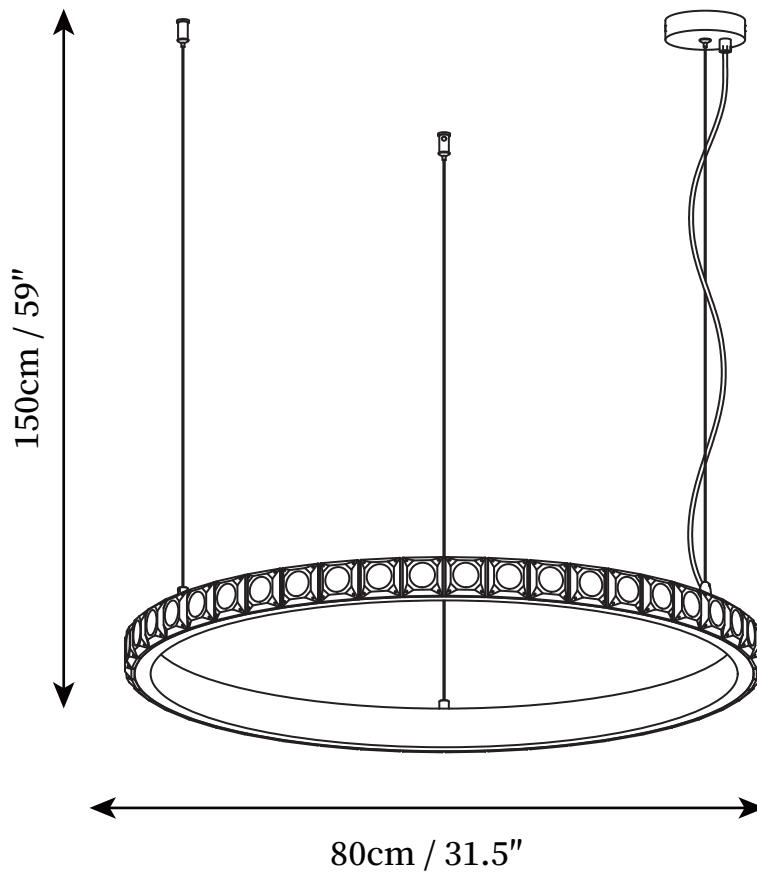

SPECIFICATION SHEET

SPECIFICATION DETAILS

*For custom options, consult factory for details

Fixture Dimensions	D 15.7" x H 59"
Light source	Integrated LED
Wattage	20W
Voltage	AC 110-240V
Color Temperature	3000k
CRI(Ra)	80CRI
Mounting	Ceiling
Driver Required	Yes
Optional Color Temps	Warm Light (3000K), Neutral Light (4500K), Cool Light (6000K)
LED Rated Life	30000hours
Dimming	Dimming is not supported
Finishes	Silver
Shade Details	Clear
Material	Iron, Glass, Metal
Wire Length	59"
Wire Type	White Coaxial Wire

SPECIFICATION SHEET

SPECIFICATION DETAILS

*For custom options, consult factory for details

Fixture Dimensions	D 23.6 " x H 59"
Light source	Integrated LED
Wattage	25W
Voltage	AC 110-240V
Color Temperature	3000k
CRI(Ra)	80CRI
Mounting	Ceiling
Driver Required	Yes
Optional Color Temps	Warm Light (3000K), Neutral Light (4500K), Cool Light (6000K)
LED Rated Life	30000hours
Dimming	Dimming is not supported
Finishes	Silver
Shade Details	Clear
Material	Iron, Glass, Metal
Wire Length	59"
Wire Type	White Coaxial Wire

SPECIFICATION SHEET

SPECIFICATION DETAILS

*For custom options, consult factory for details

Fixture Dimensions	D 31.5" x H 59"
Light source	Integrated LED
Wattage	30W
Voltage	AC 110-240V
Color Temperature	3000k
CRI(Ra)	80CRI
Mounting	Ceiling
Driver Required	Yes
Optional Color Temps	Warm Light (3000K), Neutral Light (4500K), Cool Light (6000K)
LED Rated Life	30000hours
Dimming	Dimming is not supported
Finishes	Silver
Shade Details	Clear
Material	Iron, Glass, Metal
Wire Length	59"
Wire Type	White Coaxial Wire