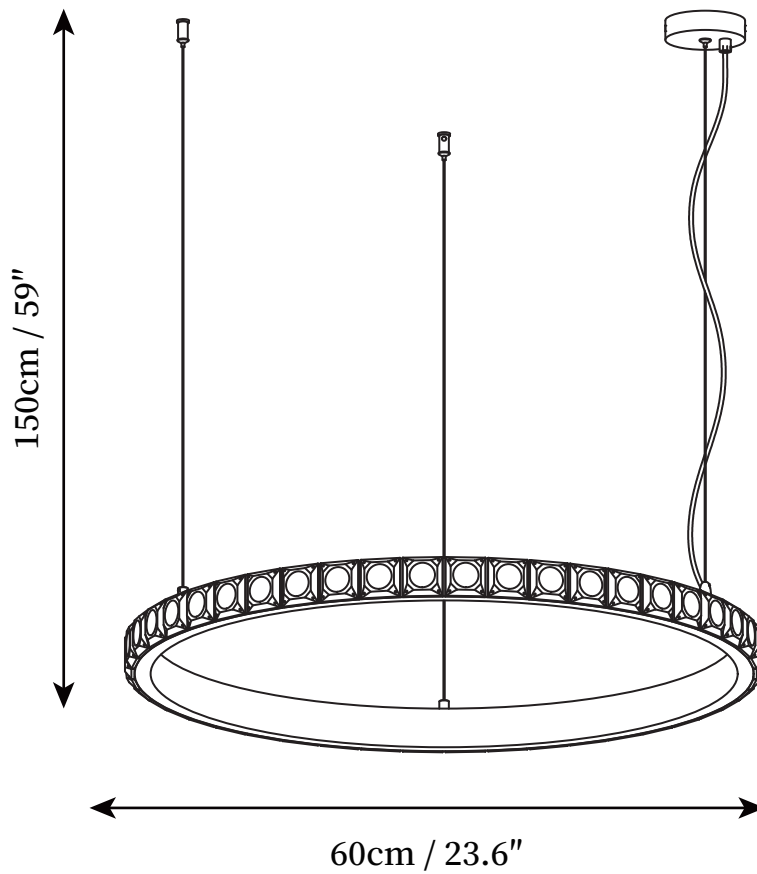

SPECIFICATION SHEET

SPECIFICATION DETAILS

*For custom options, consult factory for details

Fixture Dimensions	D 15.7" x H 59"
Light source	Integrated LED
Wattage	20W
Voltage	AC 110-240V
Color Temperature	3000k
CRI(Ra)	80CRI
Mounting	Ceiling
Driver Required	Yes
Optional Color Temps	Warm Light (3000K), Neutral Light (4500K), Cool Light (6000K)
LED Rated Life	30000hours
Dimming	Dimming is not supported
Finishes	Silver
Shade Details	Clear
Material	Iron, Glass, Metal
Wire Length	59"
Wire Type	White Coaxial Wire

SPECIFICATION SHEET

SPECIFICATION DETAILS

*For custom options, consult factory for details

Fixture Dimensions	D 23.6 " x H 59"
Light source	Integrated LED
Wattage	25W
Voltage	AC 110-240V
Color Temperature	3000k
CRI(Ra)	80CRI
Mounting	Ceiling
Driver Required	Yes
Optional Color Temps	Warm Light (3000K), Neutral Light (4500K), Cool Light (6000K)
LED Rated Life	30000hours
Dimming	Dimming is not supported
Finishes	Silver
Shade Details	Clear
Material	Iron, Glass, Metal
Wire Length	59"
Wire Type	White Coaxial Wire

SPECIFICATION SHEET

SPECIFICATION DETAILS

*For custom options, consult factory for details

Fixture Dimensions	D 31.5" x H 59"
Light source	Integrated LED
Wattage	30W
Voltage	AC 110-240V
Color Temperature	3000k
CRI(Ra)	80CRI
Mounting	Ceiling
Driver Required	Yes
Optional Color Temps	Warm Light (3000K), Neutral Light (4500K), Cool Light (6000K)
LED Rated Life	30000hours
Dimming	Dimming is not supported
Finishes	Silver
Shade Details	Clear
Material	Iron, Glass, Metal
Wire Length	59"
Wire Type	White Coaxial Wire