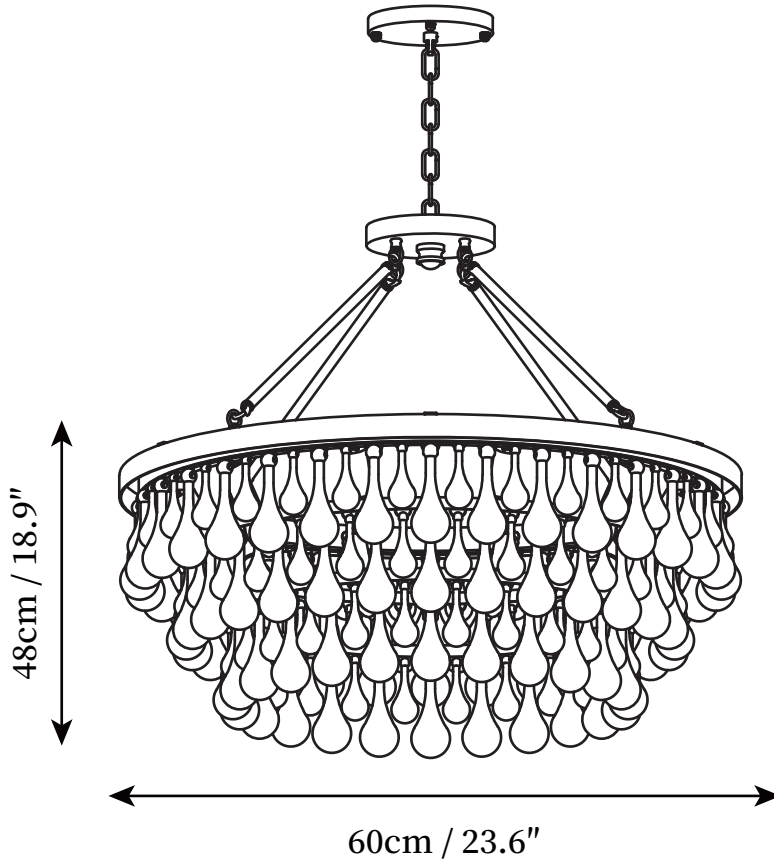

SPECIFICATION SHEET

SPECIFICATION DETAILS

*For custom options, consult factory for details

Fixture Dimensions	D 15.7" x H 15.4"
Light source	E14
Wattage	15W
Voltage	AC 110-240V
Color Temperature	Based on the purchase of light bulbs
CRI(Ra)	80CRI
Mounting	Ceiling
Driver Required	NO
Optional Color Temps	Buy bulbs as needed
LED Rated Life	Based on bulb life (we do not supply bulbs)
Dimming	Dimming is not supported
Finishes	Black, Chrome
Glass Details	Clear
Material	Crystal, Metal, Iron
Hanging chain Length	Hanging chain 50cm
Hanging chain Type	Black, Chrome / Hanging chain

SPECIFICATION SHEET

SPECIFICATION DETAILS

*For custom options, consult factory for details

Fixture Dimensions	D 19.7" x H 16.5"
Light source	E14
Wattage	15W
Voltage	AC 110-240V
Color Temperature	Based on the purchase of light bulbs
CRI(Ra)	80CRI
Mounting	Ceiling
Driver Required	NO
Optional Color Temps	Buy bulbs as needed
LED Rated Life	Based on bulb life (we do not supply bulbs)
Dimming	Dimming is not supported
Finishes	Black, Chrome
Glass Details	Clear
Material	Crystal, Metal, Iron
Hanging chain Length	Hanging chain 50cm
Hanging chain Type	Black, Chrome / Hanging chain

SPECIFICATION SHEET

SPECIFICATION DETAILS

*For custom options, consult factory for details

Fixture Dimensions	D 23.6" x H 18.9"
Light source	E14
Wattage	15W
Voltage	AC 110-240V
Color Temperature	Based on the purchase of light bulbs
CRI(Ra)	80CRI
Mounting	Ceiling
Driver Required	NO
Optional Color Temps	Buy bulbs as needed
LED Rated Life	Based on bulb life (we do not supply bulbs)
Dimming	Dimming is not supported
Finishes	Black, Chrome
Glass Details	Clear
Material	Crystal, Metal, Iron
Hanging chain Length	Hanging chain 50cm
Hanging chain Type	Black, Chrome / Hanging chain