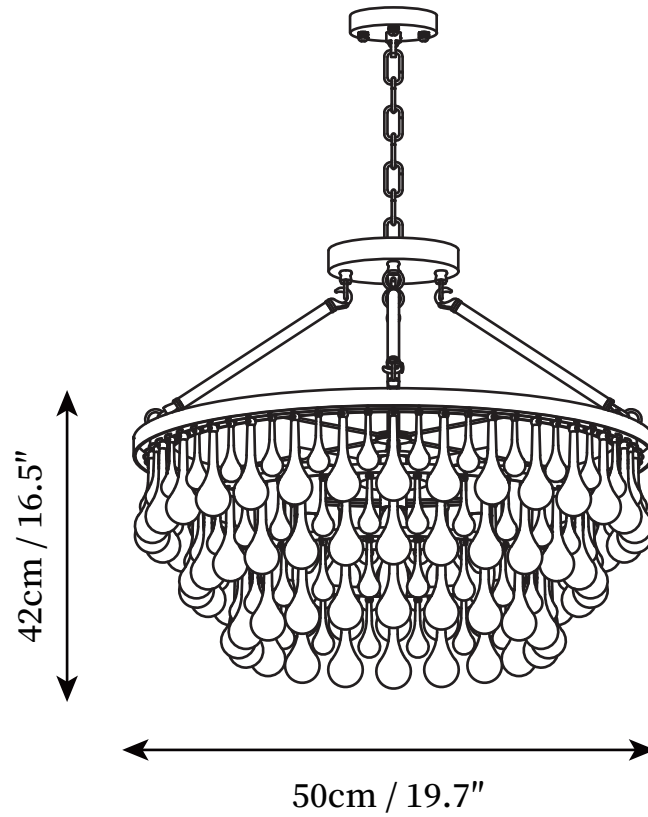

SPECIFICATION SHEET

SPECIFICATION DETAILS

*For custom options, consult factory for details

Fixture Dimensions	D 15.7" x H 15.4"
Light source	E14
Wattage	15W
Voltage	AC 110-240V
Color Temperature	Based on the purchase of light bulbs
CRI(Ra)	80CRI
Mounting	Ceiling
Driver Required	NO
Optional Color Temps	Buy bulbs as needed
LED Rated Life	Based on bulb life (we do not supply bulbs)
Dimming	Dimming is not supported
Finishes	Black, Chrome
Glass Details	Clear
Material	Crystal, Metal, Iron
Hanging chain Length	Hanging chain 50cm
Hanging chain Type	Black, Chrome / Hanging chain

SPECIFICATION SHEET

SPECIFICATION DETAILS

*For custom options, consult factory for details

Fixture Dimensions	D 19.7" x H 16.5"
Light source	E14
Wattage	15W
Voltage	AC 110-240V
Color Temperature	Based on the purchase of light bulbs
CRI(Ra)	80CRI
Mounting	Ceiling
Driver Required	NO
Optional Color Temps	Buy bulbs as needed
LED Rated Life	Based on bulb life (we do not supply bulbs)
Dimming	Dimming is not supported
Finishes	Black, Chrome
Glass Details	Clear
Material	Crystal, Metal, Iron
Hanging chain Length	Hanging chain 50cm
Hanging chain Type	Black, Chrome / Hanging chain

SPECIFICATION SHEET

SPECIFICATION DETAILS

*For custom options, consult factory for details

Fixture Dimensions	D 23.6" x H 18.9"
Light source	E14
Wattage	15W
Voltage	AC 110-240V
Color Temperature	Based on the purchase of light bulbs
CRI(Ra)	80CRI
Mounting	Ceiling
Driver Required	NO
Optional Color Temps	Buy bulbs as needed
LED Rated Life	Based on bulb life (we do not supply bulbs)
Dimming	Dimming is not supported
Finishes	Black, Chrome
Glass Details	Clear
Material	Crystal, Metal, Iron
Hanging chain Length	Hanging chain 50cm
Hanging chain Type	Black, Chrome / Hanging chain