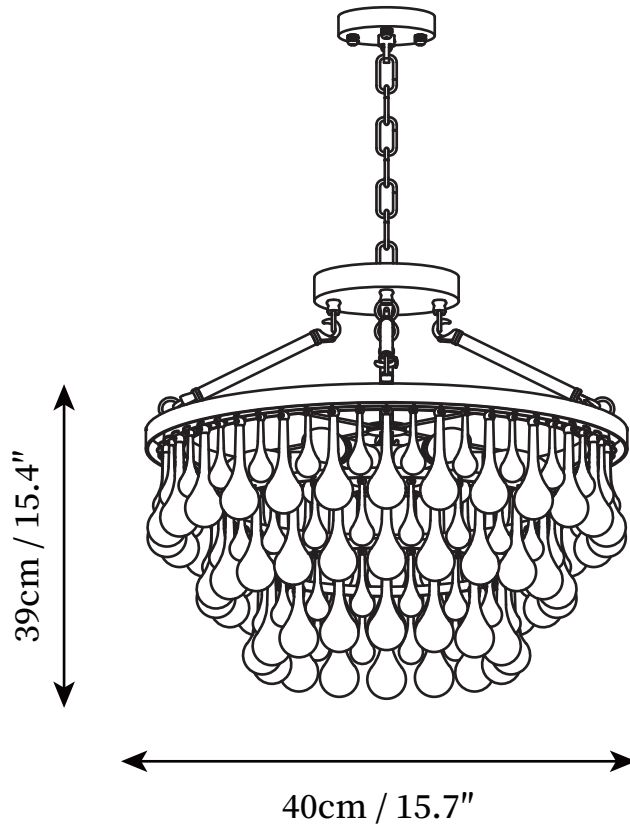

SPECIFICATION SHEET

SPECIFICATION DETAILS

*For custom options, consult factory for details

Fixture Dimensions	D 15.7" x H 15.4"
Light source	E14
Wattage	15W
Voltage	AC 110-240V
Color Temperature	Based on the purchase of light bulbs
CRI(Ra)	80CRI
Mounting	Ceiling
Driver Required	NO
Optional Color Temps	Buy bulbs as needed
LED Rated Life	Based on bulb life (we do not supply bulbs)
Dimming	Dimming is not supported
Finishes	Black, Chrome
Glass Details	Clear
Material	Crystal, Metal, Iron
Hanging chain Length	Hanging chain 50cm
Hanging chain Type	Black, Chrome / Hanging chain

SPECIFICATION SHEET

SPECIFICATION DETAILS

*For custom options, consult factory for details

Fixture Dimensions	D 19.7" x H 16.5"
Light source	E14
Wattage	15W
Voltage	AC 110-240V
Color Temperature	Based on the purchase of light bulbs
CRI(Ra)	80CRI
Mounting	Ceiling
Driver Required	NO
Optional Color Temps	Buy bulbs as needed
LED Rated Life	Based on bulb life (we do not supply bulbs)
Dimming	Dimming is not supported
Finishes	Black, Chrome
Glass Details	Clear
Material	Crystal, Metal, Iron
Hanging chain Length	Hanging chain 50cm
Hanging chain Type	Black, Chrome / Hanging chain

SPECIFICATION SHEET

SPECIFICATION DETAILS

*For custom options, consult factory for details

Fixture Dimensions	D 23.6" x H 18.9"
Light source	E14
Wattage	15W
Voltage	AC 110-240V
Color Temperature	Based on the purchase of light bulbs
CRI(Ra)	80CRI
Mounting	Ceiling
Driver Required	NO
Optional Color Temps	Buy bulbs as needed
LED Rated Life	Based on bulb life (we do not supply bulbs)
Dimming	Dimming is not supported
Finishes	Black, Chrome
Glass Details	Clear
Material	Crystal, Metal, Iron
Hanging chain Length	Hanging chain 50cm
Hanging chain Type	Black, Chrome / Hanging chain