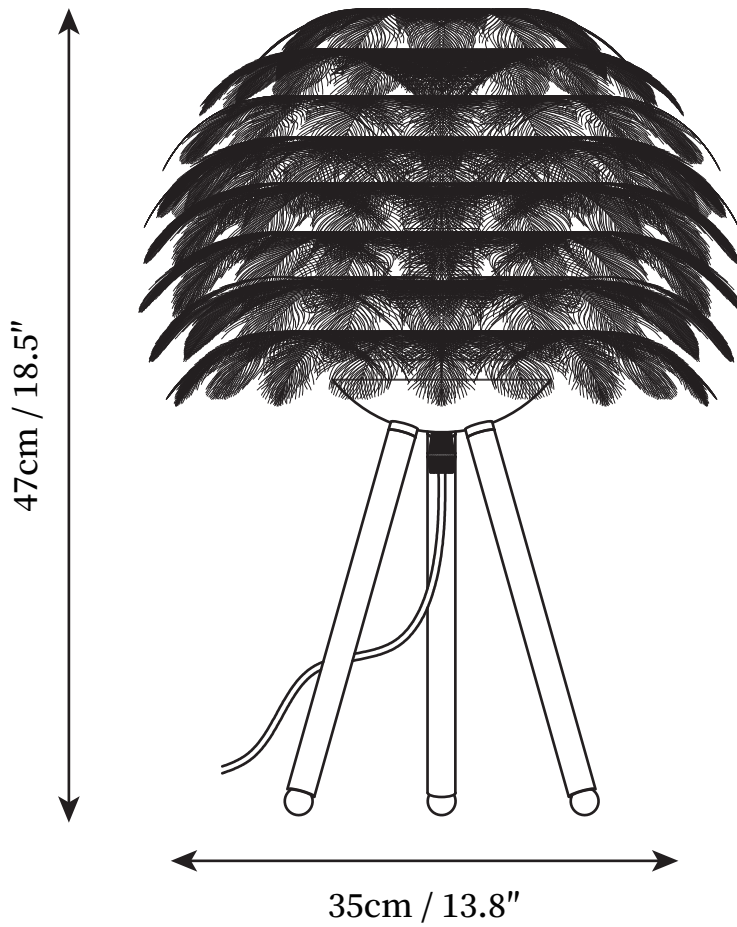

SPECIFICATION SHEET

SPECIFICATION DETAILS

*For custom options, consult factory for details

Fixture Dimensions	D 13.8" x H 18.5"
Light source	E26 or E27
Wattage	Max 40W
Voltage	AC 110-240V
Color Temperature	Based on the purchase of light bulbs
CRI(Ra)	80CRI
Mounting	Table
Driver Required	NO
Optional Color Temps	Buy bulbs as needed
LED Rated Life	Based on bulb life (we do not supply bulbs)
Dimming	Dimming is not supported
Finishes	Gold, White
Shade Details	Pink, White, Gray
Material	Feather, Metal, Iron
Wire Length	59"
Wire Type	Wire with switch plug