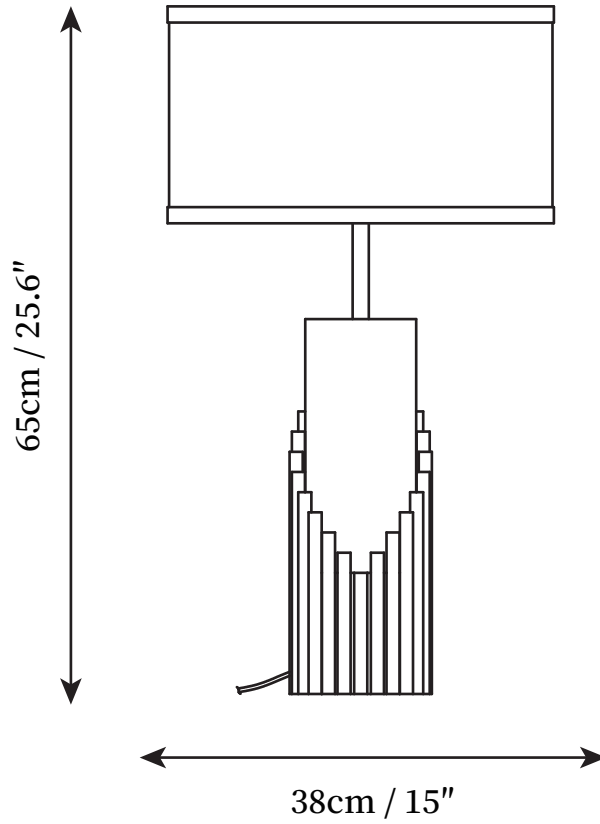

## SPECIFICATION DETAILS

\*For custom options, consult factory for details

<b>Fixture Dimensions</b>	D 15" x H 25.6" E26 or E27
<b>Wattage</b>	Max 40W
<b>Voltage</b>	AC 110-240V
<b>Color Temperature</b>	Based on the purchase of light bulbs
<b>CRI(Ra)</b>	80CRI
<b>Mounting</b>	Table
<b>Driver Required</b>	NO
<b>Optional Color Temps</b>	Buy bulbs as needed
<b>LED Rated Life</b>	Based on bulb life (we do not supply bulbs)
<b>Dimming</b>	Dimming is not supported
<b>Finishes</b>	Gold
<b>Shade Details</b>	Champagne Color
<b>Material</b>	Marble, Fabric, Metal
<b>Wire Length</b>	59"
<b>Wire Type</b>	Wire with switch plug