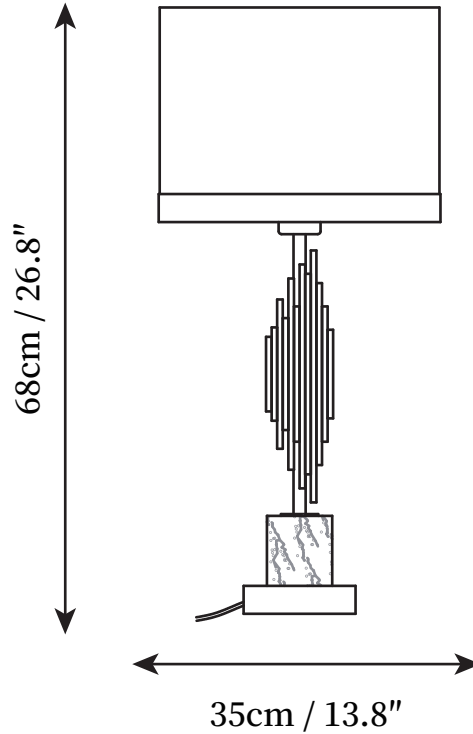

SPECIFICATION SHEET

SPECIFICATION DETAILS

*For custom options, consult factory for details

Fixture Dimensions	D 13.8" x H 26.8"
Light source	E26 or E27
Wattage	Max 40W
Voltage	AC 110-240V
Color Temperature	Based on the purchase of light bulbs
CRI(Ra)	80CRI
Mounting	Table
Driver Required	NO
Optional Color Temps	Buy bulbs as needed
LED Rated Life	Based on bulb life (we do not supply bulbs)
Dimming	Dimming is not supported
Finishes	Gold
Shade Details	White
Material	Fabric, Iron, Marble, Metal
Wire Length	59"
Wire Type	Wire with switch plug