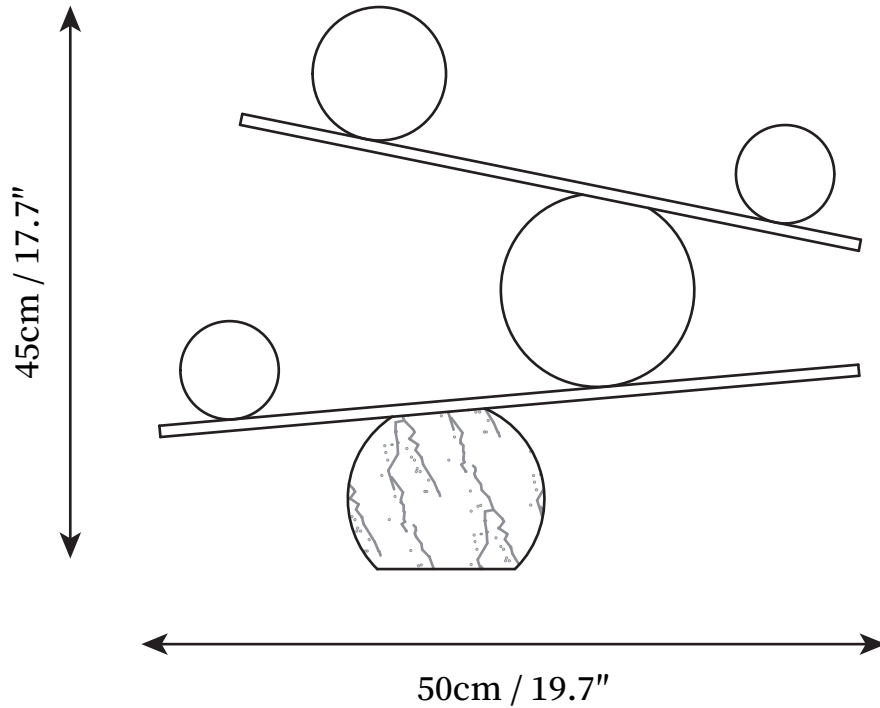

## SPECIFICATION DETAILS

\*For custom options, consult factory for details

<b>Fixture Dimensions</b>	D 17.7" x H 19.7"
<b>Light source</b>	G9
<b>Wattage</b>	5W
<b>Voltage</b>	AC 110-240V
<b>Color Temperature</b>	Based on the purchase of light bulbs
<b>CRI(Ra)</b>	80CRI
<b>Mounting</b>	Table
<b>Driver Required</b>	NO
<b>Optional Color Temps</b>	Buy bulbs as needed
<b>LED Rated Life</b>	Based on bulb life (we do not supply bulbs)
<b>Dimming</b>	Dimming is not supported
<b>Finishes</b>	Black, Gold
<b>Glass Details</b>	White
<b>Material</b>	Marble, Glass
<b>Wire Length</b>	59"
<b>Wire Type</b>	Wire with switch plug