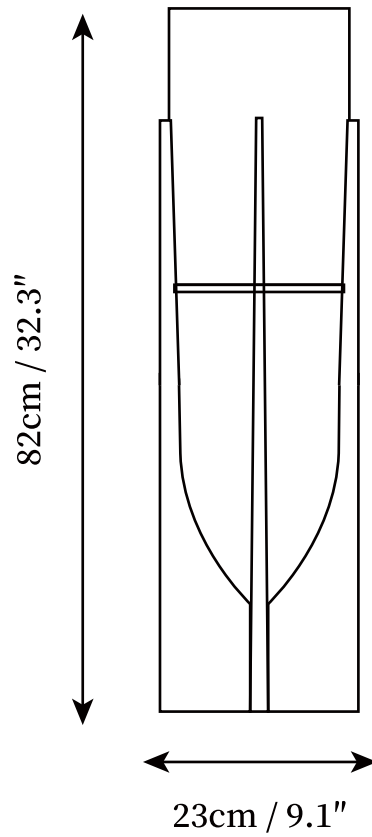

SPECIFICATION SHEET

SPECIFICATION DETAILS

*For custom options, consult factory for details

Fixture Dimensions	D 9.1" x H 20.5"
Light source	E26 or E27. (bulb not included)
Wattage	Max 40W incandescent bulb or LED equivalent.
Voltage	AC 110-240V
Dimming	Compatible with dimmable bulbs (bulb not included)
Control method	In line ON / OFF switch.
Finishes	Walnut wood, Wood color
Shade Details	White
Material	Ash wood, Fabric, Metal
Cord Length	Supplied with switched plug cord, length ~59" (150cm).

SPECIFICATION SHEET

SPECIFICATION DETAILS

*For custom options, consult factory for details

Fixture Dimensions	D 9.1" X H 32.3"
Light source	E26 or E27. (bulb not included)
Wattage	Max 40W incandescent bulb or LED equivalent.
Voltage	AC 110-240V
Dimming	Compatible with dimmable bulbs (bulb not included)
Control method	In line ON / OFF switch.
Finishes	Walnut wood, Wood color
Shade Details	White
Material	Ash wood, Fabric, Metal
Cord Length	Supplied with switched plug cord, length ~59" (150cm).

SPECIFICATION SHEET

SPECIFICATION DETAILS

*For custom options, consult factory for details

Fixture Dimensions	D 11.8" X H 57"
Light source	E26 or E27. (bulb not included)
Wattage	Max 40W incandescent bulb or LED equivalent.
Voltage	AC 110-240V
Dimming	Compatible with dimmable bulbs (bulb not included)
Control method	In line ON / OFF switch.
Finishes	Walnut wood, Wood color
Shade Details	White
Material	Ash wood, Fabric, Metal
Cord Length	Supplied with switched plug cord, length ~59" (150cm).