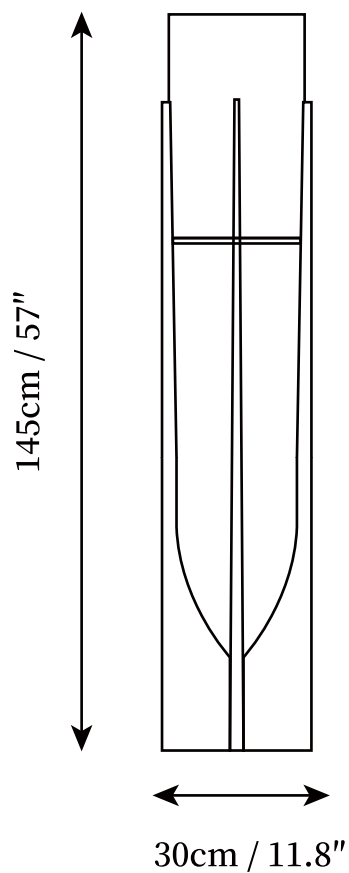

SPECIFICATION SHEET

SPECIFICATION DETAILS

*For custom options, consult factory for details

Fixture Dimensions	D 9.1" x H 20.5"
Light source	E26 or E27. (bulb not included)
Wattage	Max 40W incandescent bulb or LED equivalent.
Voltage	AC 110-240V
Dimming	Compatible with dimmable bulbs (bulb not included)
Control method	In line ON / OFF switch.
Finishes	Walnut wood, Wood color
Shade Details	White
Material	Ash wood, Fabric, Metal
Cord Length	Supplied with switched plug cord, length ~59" (150cm).

SPECIFICATION SHEET

SPECIFICATION DETAILS

*For custom options, consult factory for details

Fixture Dimensions	D 9.1" X H 32.3"
Light source	E26 or E27. (bulb not included)
Wattage	Max 40W incandescent bulb or LED equivalent.
Voltage	AC 110-240V
Dimming	Compatible with dimmable bulbs (bulb not included)
Control method	In line ON / OFF switch.
Finishes	Walnut wood, Wood color
Shade Details	White
Material	Ash wood, Fabric, Metal
Cord Length	Supplied with switched plug cord, length ~59" (150cm).

SPECIFICATION SHEET

SPECIFICATION DETAILS

*For custom options, consult factory for details

Fixture Dimensions	D 11.8" X H 57"
Light source	E26 or E27. (bulb not included)
Wattage	Max 40W incandescent bulb or LED equivalent.
Voltage	AC 110-240V
Dimming	Compatible with dimmable bulbs (bulb not included)
Control method	In line ON / OFF switch.
Finishes	Walnut wood, Wood color
Shade Details	White
Material	Ash wood, Fabric, Metal
Cord Length	Supplied with switched plug cord, length ~59" (150cm).