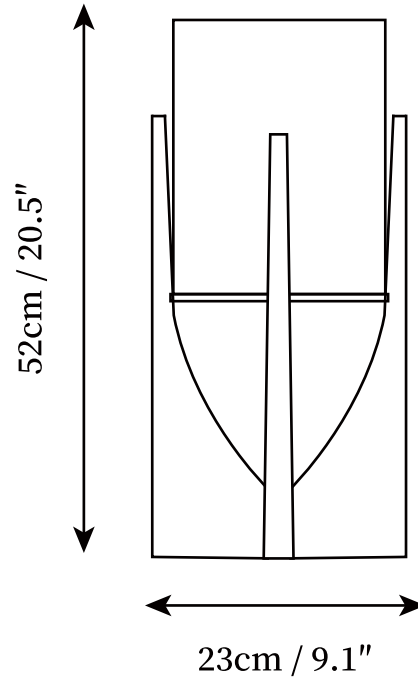

SPECIFICATION SHEET

SPECIFICATION DETAILS

*For custom options, consult factory for details

Fixture Dimensions	D 9.1" x H 20.5"
Light source	E26 or E27. (bulb not included)
Wattage	Max 40W incandescent bulb or LED equivalent.
Voltage	AC 110-240V
Dimming	Compatible with dimmable bulbs (bulb not included)
Control method	In line ON / OFF switch.
Finishes	Walnut wood, Wood color
Shade Details	White
Material	Ash wood, Fabric, Metal
Cord Length	Supplied with switched plug cord, length ~59" (150cm).

SPECIFICATION SHEET

SPECIFICATION DETAILS

*For custom options, consult factory for details

Fixture Dimensions	D 9.1" X H 32.3"
Light source	E26 or E27. (bulb not included)
Wattage	Max 40W incandescent bulb or LED equivalent.
Voltage	AC 110-240V
Dimming	Compatible with dimmable bulbs (bulb not included)
Control method	In line ON / OFF switch.
Finishes	Walnut wood, Wood color
Shade Details	White
Material	Ash wood, Fabric, Metal
Cord Length	Supplied with switched plug cord, length ~59" (150cm).

SPECIFICATION SHEET

SPECIFICATION DETAILS

*For custom options, consult factory for details

Fixture Dimensions	D 11.8" X H 57"
Light source	E26 or E27. (bulb not included)
Wattage	Max 40W incandescent bulb or LED equivalent.
Voltage	AC 110-240V
Dimming	Compatible with dimmable bulbs (bulb not included)
Control method	In line ON / OFF switch.
Finishes	Walnut wood, Wood color
Shade Details	White
Material	Ash wood, Fabric, Metal
Cord Length	Supplied with switched plug cord, length ~59" (150cm).