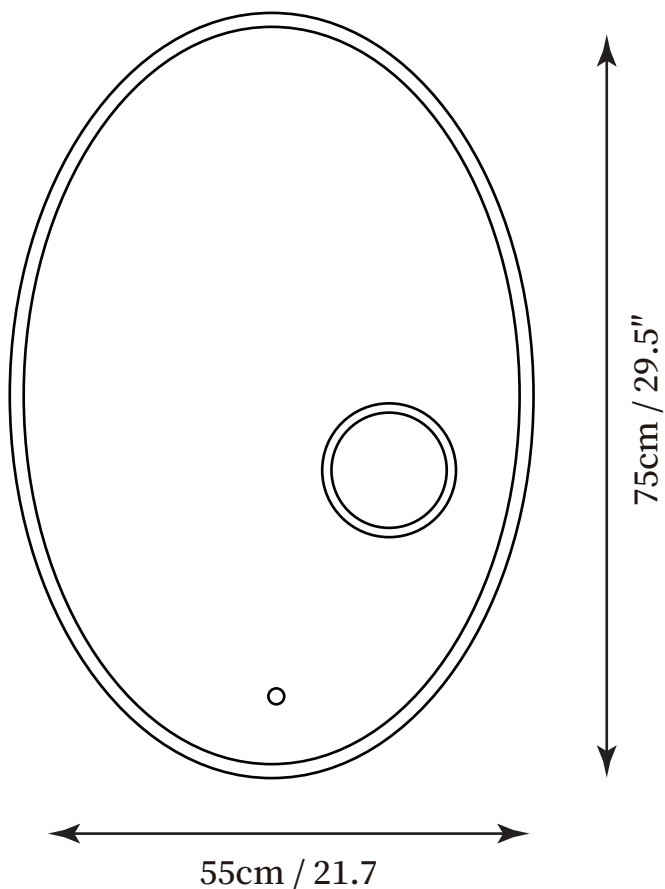

## SPECIFICATION DETAILS

\*For custom options, consult factory for details

Fixture Dimensions	D 21.7" x H 29.5"
Light source	Integrated LED
Wattage	~10 W
Voltage	AC 110-240V
Color Temperature	3000k
CRI(Ra)	80CRI
Mounting	Wall
Driver Required	Yes
Optional Color Temps	Warm Light (3000K), Neutral Light (4500K), Cool Light (6000K)
LED Rated Life	30000 hours
Dimming	Dimming is not supported
Finishes	White
Shade Details	No
Material	Environmental mirror, Acrylic
Wire Length	No
Wire Type	No