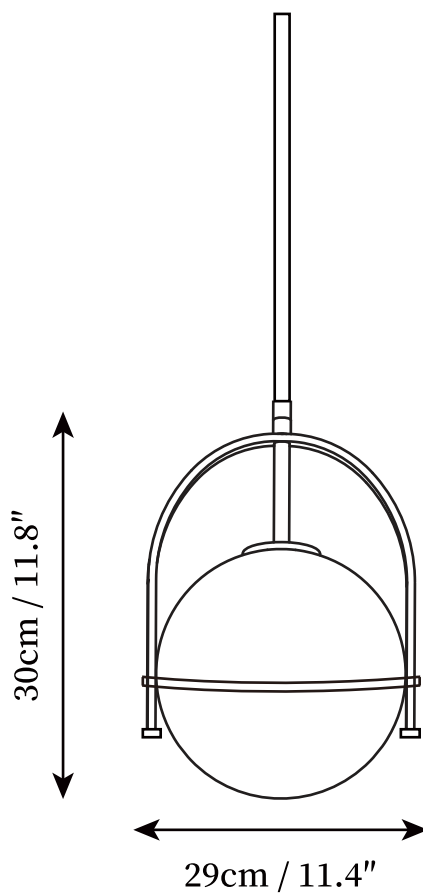

SPECIFICATION SHEET

SPECIFICATION DETAILS

*For custom options, consult factory for details

Fixture Dimensions	D 11.4" x H 11.8"
Light source	E26 or E27.
Wattage	MAX 40W incandescent bulb or LED equivalent.
Voltage	AC 110-240V
Mounting	Hardwired.
Dimming	Compatible with dimmable bulbs (bulb not included)
Control method	Compatible with common wall switches (not included)
Finishes	Polished brass, Black.
Shade Details	White.
Material	Metal, Glass, Brass.
Rod Length	Suspension rod length 100cm / 39.4", and can be spliced as needed.
