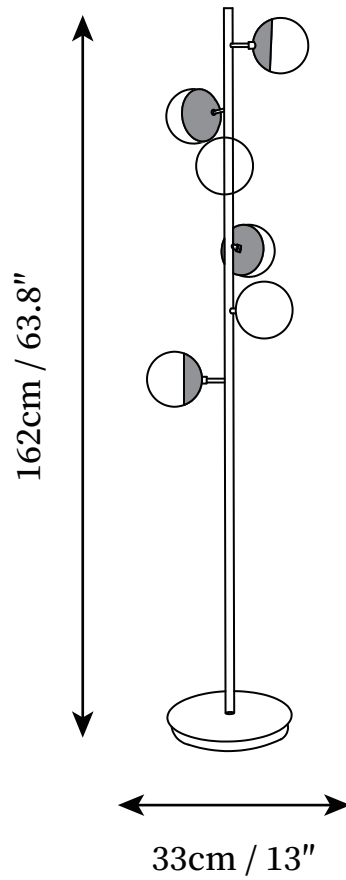

SPECIFICATION SHEET

SPECIFICATION DETAILS

*For custom options, consult factory for details

Fixture Dimensions	D 13" x H 23.6"
Light source	G4
Wattage	3W
Voltage	AC 110-240V
Color Temperature	Based on the purchase of light bulbs
CRI(Ra)	80CRI
Mounting	Floor
Driver Required	NO
Optional Color Temps	Buy bulbs as needed
LED Rated Life	Based on bulb life (we do not supply bulbs)
Dimming	Dimming is not supported
Finishes	Gold
Shade Details	White
Material	Iron, Metal, Glass
Wire Length	78.7"
Wire Type	Wire with switch plug

SPECIFICATION SHEET

SPECIFICATION DETAILS

*For custom options, consult factory for details

Fixture Dimensions	D 13" x H 63.8"
Light source	G4
Wattage	3W
Voltage	AC 110-240V
Color Temperature	Based on the purchase of light bulbs
CRI(Ra)	80CRI
Mounting	Floor
Driver Required	NO
Optional Color Temps	Buy bulbs as needed
LED Rated Life	Based on bulb life (we do not supply bulbs)
Dimming	Dimming is not supported
Finishes	Gold
Shade Details	White
Material	Iron, Metal, Glass
Wire Length	78.7"
Wire Type	Wire with switch plug