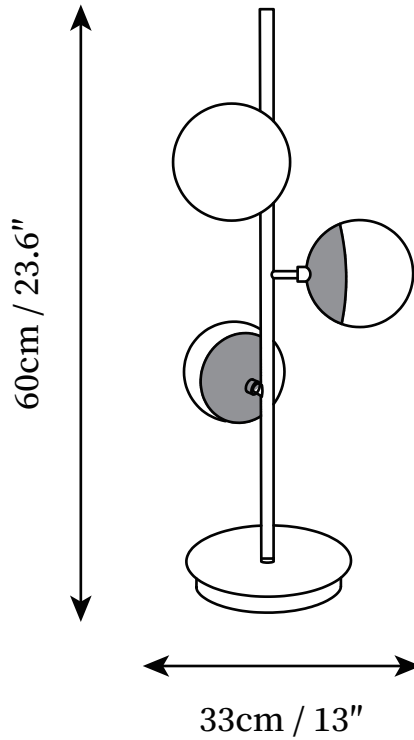

SPECIFICATION SHEET

SPECIFICATION DETAILS

*For custom options, consult factory for details

Fixture Dimensions	D 13" x H 23.6"
Light source	G4
Wattage	3W
Voltage	AC 110-240V
Color Temperature	Based on the purchase of light bulbs
CRI(Ra)	80CRI
Mounting	Floor
Driver Required	NO
Optional Color Temps	Buy bulbs as needed
LED Rated Life	Based on bulb life (we do not supply bulbs)
Dimming	Dimming is not supported
Finishes	Gold
Shade Details	White
Material	Iron, Metal, Glass
Wire Length	78.7"
Wire Type	Wire with switch plug

SPECIFICATION SHEET

SPECIFICATION DETAILS

*For custom options, consult factory for details

Fixture Dimensions	D 13" x H 63.8"
Light source	G4
Wattage	3W
Voltage	AC 110-240V
Color Temperature	Based on the purchase of light bulbs
CRI(Ra)	80CRI
Mounting	Floor
Driver Required	NO
Optional Color Temps	Buy bulbs as needed
LED Rated Life	Based on bulb life (we do not supply bulbs)
Dimming	Dimming is not supported
Finishes	Gold
Shade Details	White
Material	Iron, Metal, Glass
Wire Length	78.7"
Wire Type	Wire with switch plug