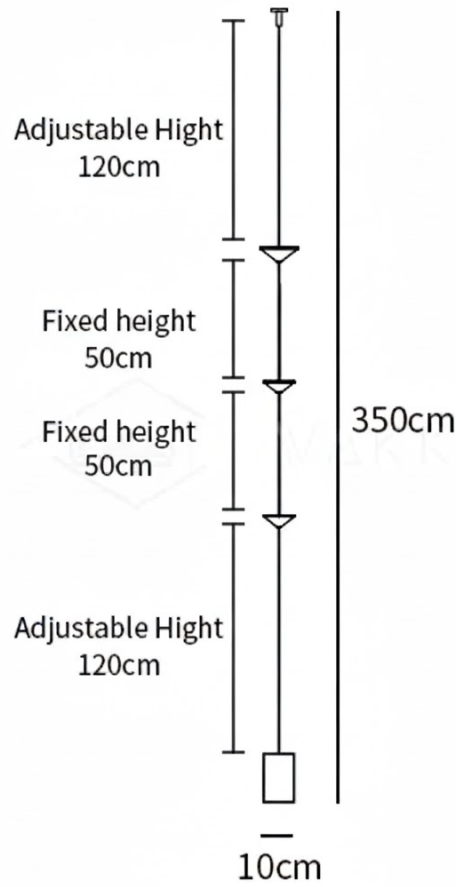

SPECIFICATION SHEET

SPECIFICATION DETAILS

*For custom options, consult factory for details

Fixture Dimmensions	Ø 3.9" x H 137.8" Ø 3.9" x H 137.8" Ø 3.9" x H 137.8" Ø 3.9" x H 137.8"
Light source	Integrated LED
Wattage	~ 3W/~ 6W/~ 9W/~ 12W
Voltage	AC 110-240V
Dimming	Not supported
Control method	In line ON / OFF switch.
CRI(Ra)	90+CRI
LED Rated Life	30000 hours
Color Temperature	Warm Light (3000K), Neutral Light (4000K), Cool Light (6000K)
Finishes	Black.
Shade Details	Gold.
Material	Iron, Metal, Marble.
Cord Length	Supplied with switched plug cord, length ~59" (150cm).