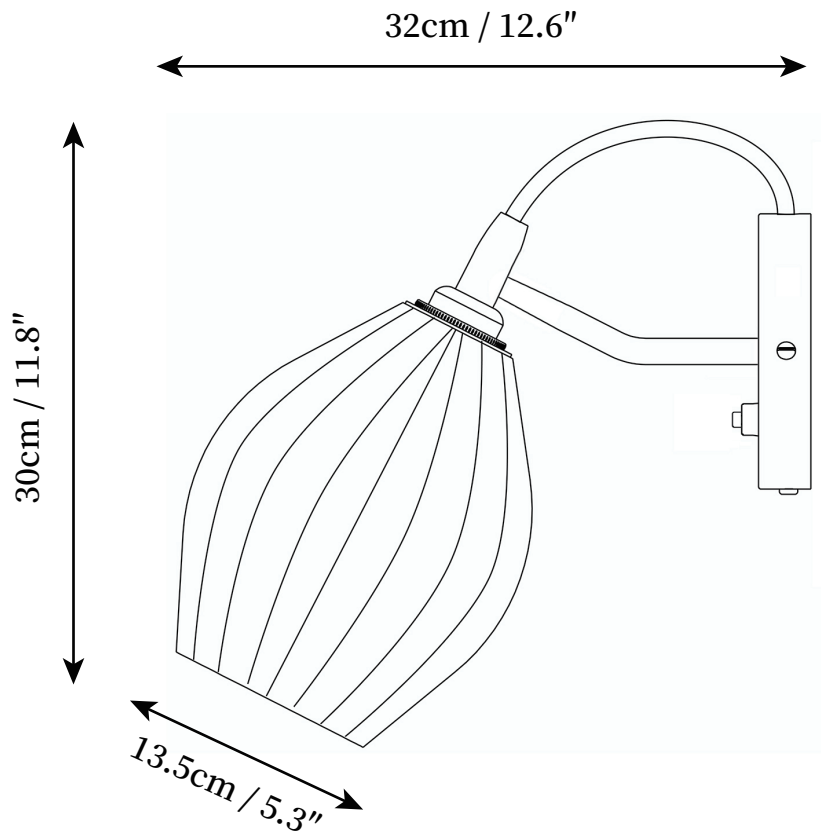

## SPECIFICATION DETAILS

\*For custom options, consult factory for details

<b>Fixture Dimensions</b>	D 5.3" x H 11.8"
<b>Light source</b>	E14
<b>Wattage</b>	15W
<b>Voltage</b>	AC 110-240V
<b>Color Temperature</b>	Based on the purchase of light bulbs
<b>CRI(Ra)</b>	80CRI
<b>Mounting</b>	Wall
<b>Driver Required</b>	No
<b>Optional Color Temps</b>	Buy bulbs as needed
<b>LED Rated Life</b>	Based on bulb life (we do not supply bulbs)
<b>Dimming</b>	Dimming is not supported
<b>Finishes</b>	Sand nickel, Copper
<b>Shade Details</b>	White
<b>Material</b>	Ceramic, Iron, Metal
<b>Wire Length</b>	No
<b>Wire Type</b>	No