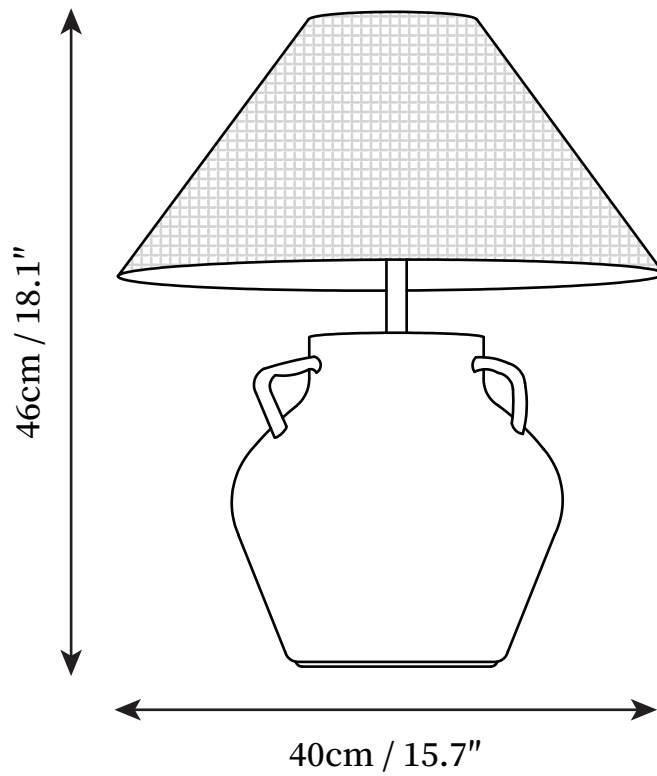

SPECIFICATION SHEET

SPECIFICATION DETAILS

*For custom options, consult factory for details

Fixture Dimensions	D 15.7" x H 18.1"
Light source	E26 or E27
Wattage	Max 40W
Voltage	AC 110-240V
Color Temperature	Based on the purchase of light bulbs
CRI(Ra)	80CRI
Mounting	Table
Driver Required	NO
Optional Color Temps	Buy bulbs as needed
LED Rated Life	Based on bulb life (we do not supply bulbs)
Dimming	Dimming is not supported
Finishes	Black
Shade Details	White, Black
Material	Metal, Ceramic, Fabric
Wire Length	59"
Wire Type	Wire with switch plug