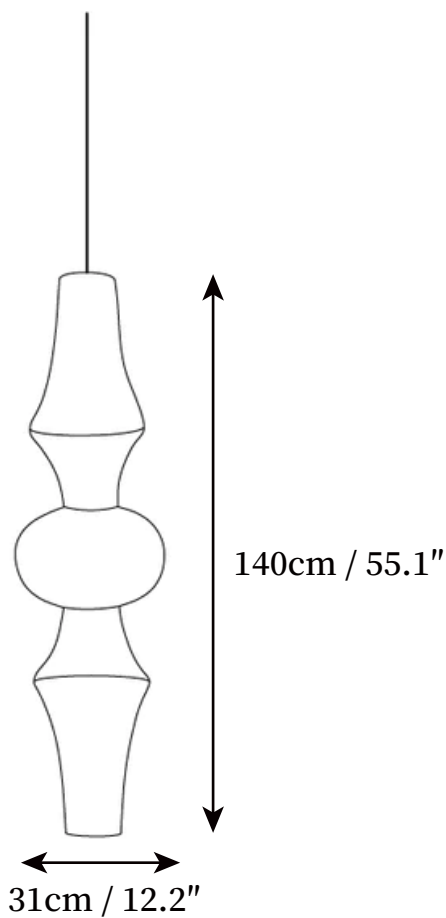

## SPECIFICATION DETAILS

\*For custom options, consult factory for details

<b>Fixture Dimensions</b>	D 12.2" x H 55.1"
<b>Light source</b>	E26 or E27. (bulb not included)
<b>Wattage</b>	MAX 40W incandescent bulb or LED equivalent.
<b>Voltage</b>	AC 110-240V
<b>Mounting</b>	Hardwired.
<b>Dimming</b>	Compatible with dimmable bulbs (bulb not included)
<b>Control method</b>	Compatible with common wall switches (not included)
<b>Finishes</b>	White.
<b>Shade Details</b>	White.
<b>Material</b>	Mulberry paper, Metal, Iron.
<b>Wire Length</b>	The standard length of the cord is 59" (150 cm), the length is adjustable.

## SPECIFICATION DETAILS

\*For custom options, consult factory for details

<b>Fixture Dimensions</b>	D 16.5" x H 47.2"
<b>Light source</b>	E26 or E27. (bulb not included)
<b>Wattage</b>	MAX 40W incandescent bulb or LED equivalent.
<b>Voltage</b>	AC 110-240V
<b>Mounting</b>	Hardwired.
<b>Dimming</b>	Compatible with dimmable bulbs (bulb not included)
<b>Control method</b>	Compatible with common wall switches(not included)
<b>Finishes</b>	White.
<b>Shade Details</b>	White.
<b>Material</b>	Mulberry paper, Metal, Iron.
<b>Wire Length</b>	The standard length of the cord is 59" (150 cm), the length is adjustable.

## SPECIFICATION DETAILS

\*For custom options, consult factory for details

<b>Fixture Dimensions</b>	D 18.9" x H 59"
<b>Light source</b>	E26 or E27. (bulb not included)
<b>Wattage</b>	MAX 40W incandescent bulb or LED equivalent.
<b>Voltage</b>	AC 110-240V
<b>Mounting</b>	Hardwired.
<b>Dimming</b>	Compatible with dimmable bulbs (bulb not included)
<b>Control method</b>	Compatible with common wall switches(not included)
<b>Finishes</b>	White.
<b>Shade Details</b>	White.
<b>Material</b>	Mulberry paper, Metal, Iron.
<b>Wire Length</b>	The standard length of the cord is 59" (150 cm), the length is adjustable.