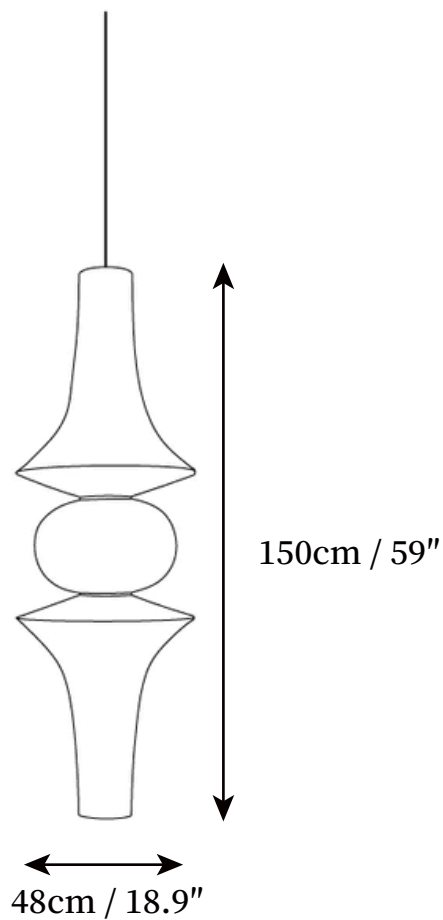

## SPECIFICATION DETAILS

\*For custom options, consult factory for details

<b>Fixture Dimensions</b>	D 12.2" x H 55.1"
<b>Light source</b>	E26 or E27. (bulb not included)
<b>Wattage</b>	MAX 40W incandescent bulb or LED equivalent.
<b>Voltage</b>	AC 110-240V
<b>Mounting</b>	Hardwired.
<b>Dimming</b>	Compatible with dimmable bulbs (bulb not included)
<b>Control method</b>	Compatible with common wall switches (not included)
<b>Finishes</b>	White.
<b>Shade Details</b>	White.
<b>Material</b>	Mulberry paper, Metal, Iron.
<b>Wire Length</b>	The standard length of the cord is 59" (150 cm), the length is adjustable.

## SPECIFICATION DETAILS

\*For custom options, consult factory for details

<b>Fixture Dimensions</b>	D 16.5" x H 47.2"
<b>Light source</b>	E26 or E27. (bulb not included)
<b>Wattage</b>	MAX 40W incandescent bulb or LED equivalent.
<b>Voltage</b>	AC 110-240V
<b>Mounting</b>	Hardwired.
<b>Dimming</b>	Compatible with dimmable bulbs (bulb not included)
<b>Control method</b>	Compatible with common wall switches(not included)
<b>Finishes</b>	White.
<b>Shade Details</b>	White.
<b>Material</b>	Mulberry paper, Metal, Iron.
<b>Wire Length</b>	The standard length of the cord is 59" (150 cm), the length is adjustable.

## SPECIFICATION DETAILS

\*For custom options, consult factory for details

<b>Fixture Dimensions</b>	D 18.9" x H 59"
<b>Light source</b>	E26 or E27. (bulb not included)
<b>Wattage</b>	MAX 40W incandescent bulb or LED equivalent.
<b>Voltage</b>	AC 110-240V
<b>Mounting</b>	Hardwired.
<b>Dimming</b>	Compatible with dimmable bulbs (bulb not included)
<b>Control method</b>	Compatible with common wall switches(not included)
<b>Finishes</b>	White.
<b>Shade Details</b>	White.
<b>Material</b>	Mulberry paper, Metal, Iron.
<b>Wire Length</b>	The standard length of the cord is 59" (150 cm), the length is adjustable.