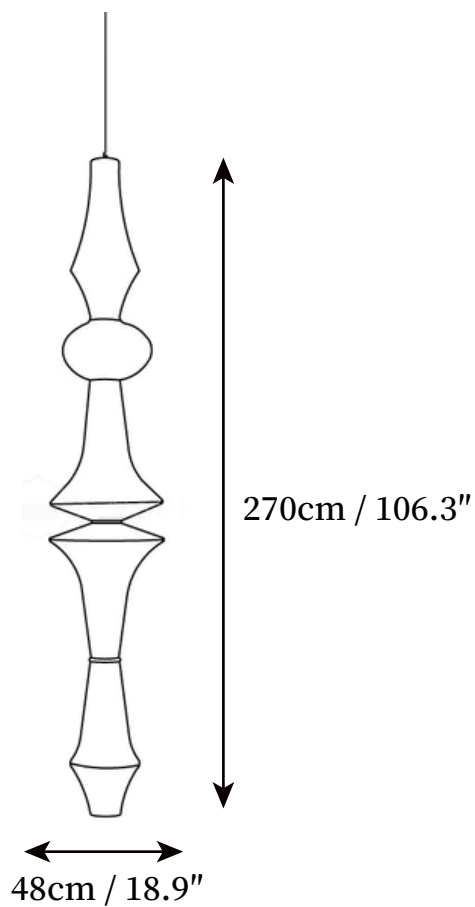

SPECIFICATION SHEET

SPECIFICATION DETAILS

*For custom options, consult factory for details

Fixture Dimensions	D 18.9" x H 106.3"
Light source	E26 or E27. (bulb not included)
Wattage	MAX 40W incandescent bulb or LED equivalent.
Voltage	AC 110-240V
Mounting	Hardwired.
Dimming	Compatible with dimmable bulbs (bulb not included)
Control method	Compatible with common wall switches (not included)
Finishes	White.
Shade Details	White.
Material	Mulberry paper, Metal, Iron.
Wire Length	The standard length of the cord is 59" (150 cm), the length is adjustable.