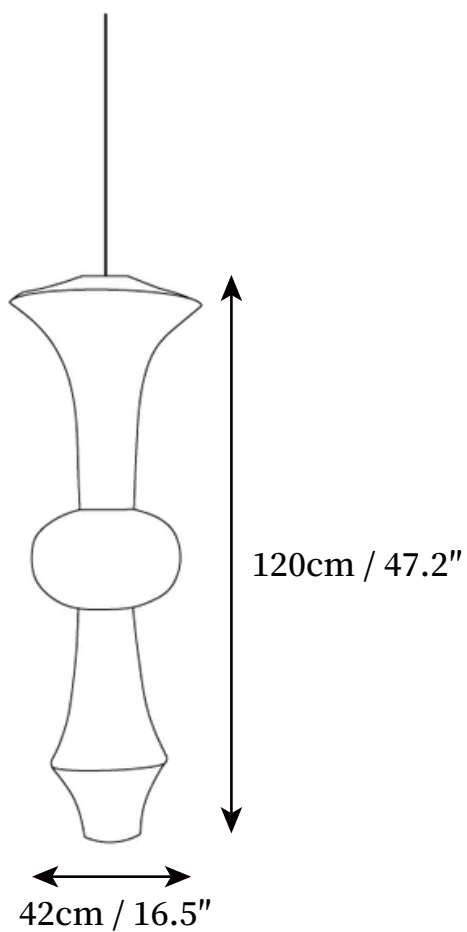

## SPECIFICATION DETAILS

\*For custom options, consult factory for details

<b>Fixture Dimensions</b>	D 12.2" x H 55.1"
<b>Light source</b>	E26 or E27. (bulb not included)
<b>Wattage</b>	MAX 40W incandescent bulb or LED equivalent.
<b>Voltage</b>	AC 110-240V
<b>Mounting</b>	Hardwired.
<b>Dimming</b>	Compatible with dimmable bulbs (bulb not included)
<b>Control method</b>	Compatible with common wall switches (not included)
<b>Finishes</b>	White.
<b>Shade Details</b>	White.
<b>Material</b>	Mulberry paper, Metal, Iron.
<b>Wire Length</b>	The standard length of the cord is 59" (150 cm), the length is adjustable.

## SPECIFICATION DETAILS

\*For custom options, consult factory for details

<b>Fixture Dimensions</b>	D 16.5" x H 47.2"
<b>Light source</b>	E26 or E27. (bulb not included)
<b>Wattage</b>	MAX 40W incandescent bulb or LED equivalent.
<b>Voltage</b>	AC 110-240V
<b>Mounting</b>	Hardwired.
<b>Dimming</b>	Compatible with dimmable bulbs (bulb not included)
<b>Control method</b>	Compatible with common wall switches(not included)
<b>Finishes</b>	White.
<b>Shade Details</b>	White.
<b>Material</b>	Mulberry paper, Metal, Iron.
<b>Wire Length</b>	The standard length of the cord is 59" (150 cm), the length is adjustable.

## SPECIFICATION DETAILS

\*For custom options, consult factory for details

<b>Fixture Dimensions</b>	D 18.9" x H 59"
<b>Light source</b>	E26 or E27. (bulb not included)
<b>Wattage</b>	MAX 40W incandescent bulb or LED equivalent.
<b>Voltage</b>	AC 110-240V
<b>Mounting</b>	Hardwired.
<b>Dimming</b>	Compatible with dimmable bulbs (bulb not included)
<b>Control method</b>	Compatible with common wall switches(not included)
<b>Finishes</b>	White.
<b>Shade Details</b>	White.
<b>Material</b>	Mulberry paper, Metal, Iron.
<b>Wire Length</b>	The standard length of the cord is 59" (150 cm), the length is adjustable.