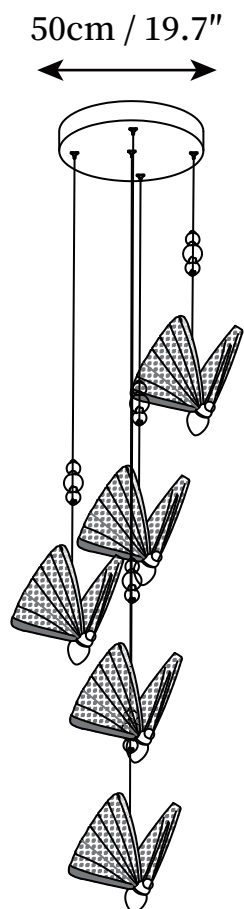

SPECIFICATION SHEET

SPECIFICATION DETAILS

*For custom options, consult factory for details

Fixture Dimensions	D 19.7"
Light source	Integrated LED
Wattage	10W
Voltage	AC 110-240V
Color Temperature	3000k
CRI(Ra)	80CRI
Mounting	Ceiling
Driver Required	Yes
Optional Color Temps	Warm Light (3000K), Neutral Light (4500K), Cool Light (6000K)
LED Rated Life	30000hours
Dimming	Dimming is not supported
Finishes	Gold, Brass
Glass Details	Clear
Material	Aluminum alloy, Acrylic, Iron
Wire Length	59"
Wire Type	White Coaxial Wire