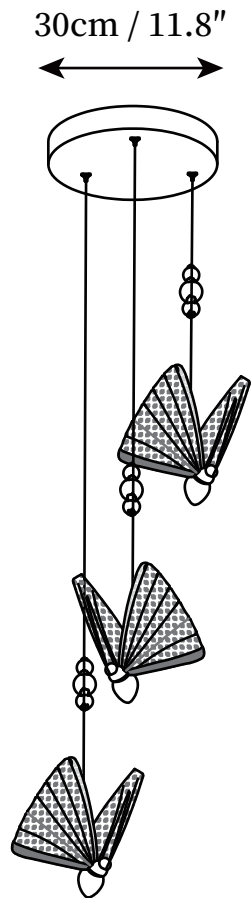

SPECIFICATION SHEET

SPECIFICATION DETAILS

*For custom options, consult factory for details

Fixture Dimensions	D 6.7" x H 9.4"
Light source	Integrated LED
Wattage	10W
Voltage	AC 110-240V
Color Temperature	3000k
CRI(Ra)	80CRI
Mounting	Ceiling
Driver Required	Yes
Optional Color Temps	Warm Light (3000K), Neutral Light (4500K), Cool Light (6000K)
LED Rated Life	30000hours
Dimming	Dimming is not supported
Finishes	Gold, Brass
Glass Details	Clear
Material	Aluminum alloy, Acrylic, Iron
Wire Length	59"
Wire Type	White Coaxial Wire

SPECIFICATION SHEET

SPECIFICATION DETAILS

*For custom options, consult factory for details

Fixture Dimensions	D 11.8"
Light source	Integrated LED
Wattage	10W
Voltage	AC 110-240V
Color Temperature	3000k
CRI(Ra)	80CRI
Mounting	Ceiling
Driver Required	Yes
Optional Color Temps	Warm Light (3000K), Neutral Light (4500K), Cool Light (6000K)
LED Rated Life	30000hours
Dimming	Dimming is not supported
Finishes	Gold, Brass
Glass Details	Clear
Material	Aluminum alloy, Acrylic, Iron
Wire Length	59"
Wire Type	White Coaxial Wire

SPECIFICATION SHEET

SPECIFICATION DETAILS

*For custom options, consult factory for details

Fixture Dimensions	D 23.6"
Light source	Integrated LED
Wattage	10W
Voltage	AC 110-240V
Color Temperature	3000k
CRI(Ra)	80CRI
Mounting	Ceiling
Driver Required	Yes
Optional Color Temps	Warm Light (3000K), Neutral Light (4500K), Cool Light (6000K)
LED Rated Life	30000hours
Dimming	Dimming is not supported
Finishes	Gold, Brass
Glass Details	Clear
Material	Aluminum alloy, Acrylic, Iron
Wire Length	59"
Wire Type	White Coaxial Wire