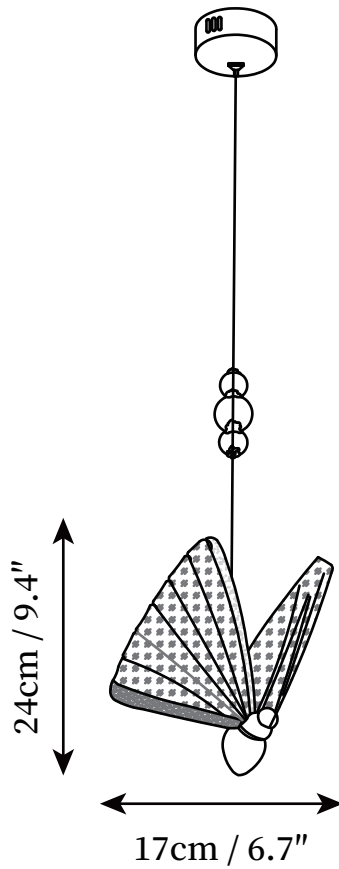

SPECIFICATION SHEET

SPECIFICATION DETAILS

*For custom options, consult factory for details

Fixture Dimensions	D 6.7" x H 9.4"
Light source	Integrated LED
Wattage	10W
Voltage	AC 110-240V
Color Temperature	3000k
CRI(Ra)	80CRI
Mounting	Ceiling
Driver Required	Yes
Optional Color Temps	Warm Light (3000K), Neutral Light (4500K), Cool Light (6000K)
LED Rated Life	30000hours
Dimming	Dimming is not supported
Finishes	Gold, Brass
Glass Details	Clear
Material	Aluminum alloy, Acrylic, Iron
Wire Length	59"
Wire Type	White Coaxial Wire

SPECIFICATION SHEET

SPECIFICATION DETAILS

*For custom options, consult factory for details

Fixture Dimensions	D 11.8"
Light source	Integrated LED
Wattage	10W
Voltage	AC 110-240V
Color Temperature	3000k
CRI(Ra)	80CRI
Mounting	Ceiling
Driver Required	Yes
Optional Color Temps	Warm Light (3000K), Neutral Light (4500K), Cool Light (6000K)
LED Rated Life	30000hours
Dimming	Dimming is not supported
Finishes	Gold, Brass
Glass Details	Clear
Material	Aluminum alloy, Acrylic, Iron
Wire Length	59"
Wire Type	White Coaxial Wire

SPECIFICATION SHEET

SPECIFICATION DETAILS

*For custom options, consult factory for details

Fixture Dimensions	D 23.6"
Light source	Integrated LED
Wattage	10W
Voltage	AC 110-240V
Color Temperature	3000k
CRI(Ra)	80CRI
Mounting	Ceiling
Driver Required	Yes
Optional Color Temps	Warm Light (3000K), Neutral Light (4500K), Cool Light (6000K)
LED Rated Life	30000hours
Dimming	Dimming is not supported
Finishes	Gold, Brass
Glass Details	Clear
Material	Aluminum alloy, Acrylic, Iron
Wire Length	59"
Wire Type	White Coaxial Wire