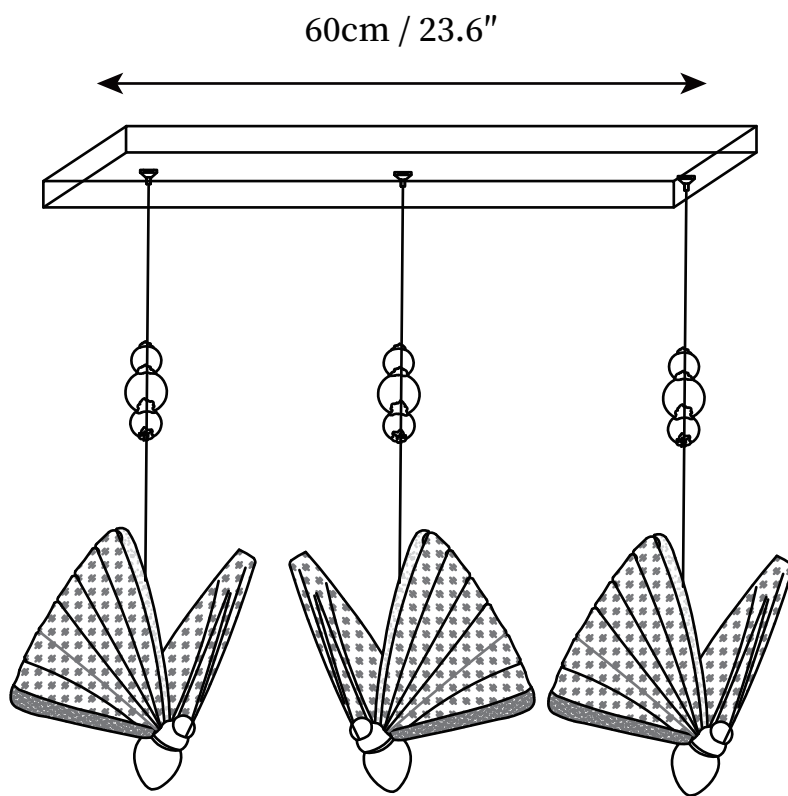

SPECIFICATION SHEET

SPECIFICATION DETAILS

*For custom options, consult factory for details

Fixture Dimensions	D 6.7" x H 9.4"
Light source	Integrated LED
Wattage	10W
Voltage	AC 110-240V
Color Temperature	3000k
CRI(Ra)	80CRI
Mounting	Ceiling
Driver Required	Yes
Optional Color Temps	Warm Light (3000K), Neutral Light (4500K), Cool Light (6000K)
LED Rated Life	30000hours
Dimming	Dimming is not supported
Finishes	Gold, Brass
Glass Details	Clear
Material	Aluminum alloy, Acrylic, Iron
Wire Length	59"
Wire Type	White Coaxial Wire

SPECIFICATION SHEET

SPECIFICATION DETAILS

*For custom options, consult factory for details

Fixture Dimensions	D 11.8"
Light source	Integrated LED
Wattage	10W
Voltage	AC 110-240V
Color Temperature	3000k
CRI(Ra)	80CRI
Mounting	Ceiling
Driver Required	Yes
Optional Color Temps	Warm Light (3000K), Neutral Light (4500K), Cool Light (6000K)
LED Rated Life	30000hours
Dimming	Dimming is not supported
Finishes	Gold, Brass
Glass Details	Clear
Material	Aluminum alloy, Acrylic, Iron
Wire Length	59"
Wire Type	White Coaxial Wire

SPECIFICATION SHEET

SPECIFICATION DETAILS

*For custom options, consult factory for details

Fixture Dimensions	D 23.6"
Light source	Integrated LED
Wattage	10W
Voltage	AC 110-240V
Color Temperature	3000k
CRI(Ra)	80CRI
Mounting	Ceiling
Driver Required	Yes
Optional Color Temps	Warm Light (3000K), Neutral Light (4500K), Cool Light (6000K)
LED Rated Life	30000hours
Dimming	Dimming is not supported
Finishes	Gold, Brass
Glass Details	Clear
Material	Aluminum alloy, Acrylic, Iron
Wire Length	59"
Wire Type	White Coaxial Wire