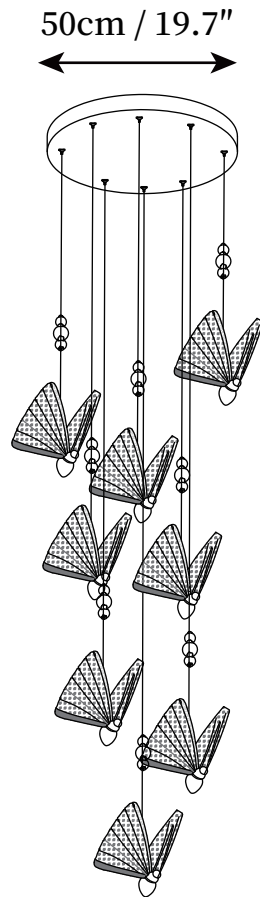

SPECIFICATION SHEET

SPECIFICATION DETAILS

*For custom options, consult factory for details

Fixture Dimensions	D 19.7"
Light source	Integrated LED
Wattage	10W
Voltage	AC 110-240V
Color Temperature	3000k
CRI(Ra)	80CRI
Mounting	Ceiling
Driver Required	Yes
Optional Color Temps	Warm Light (3000K), Neutral Light (4500K), Cool Light (6000K)
LED Rated Life	30000hours
Dimming	Dimming is not supported
Finishes	Gold, Brass
Glass Details	Clear
Material	Aluminum alloy, Acrylic, Iron
Wire Length	59"
Wire Type	White Coaxial Wire