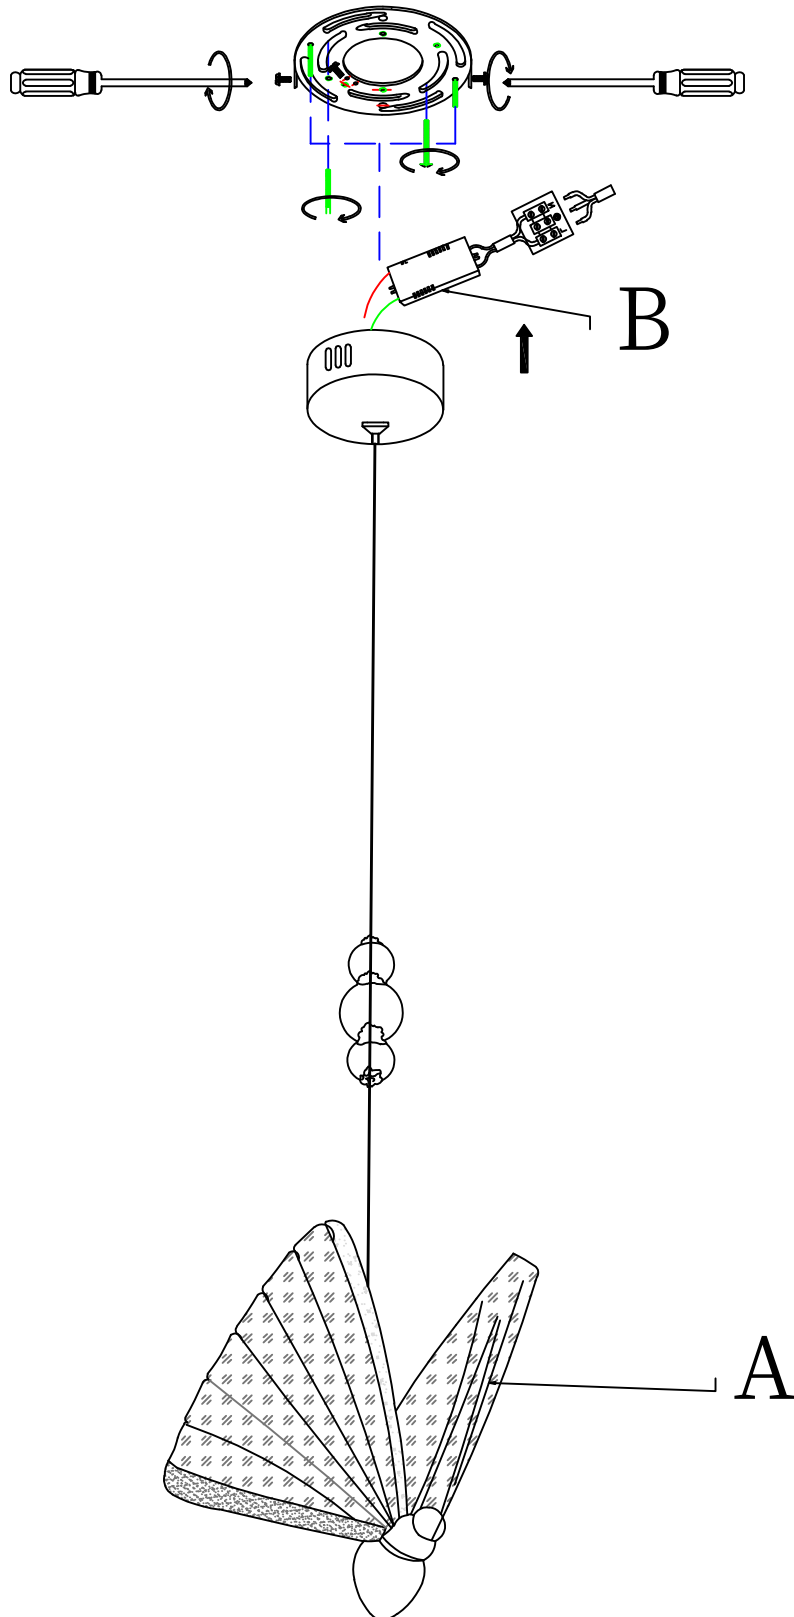

(A) Lamp Body

(B) Drive

Installation Hardware Kit			
①	②	③	④
			

- (A) Mounting Plate(1)
- (B) Connection Rods(6)
- (C) Mounting Screws(12)
- (D) Canopy(1)
- (E) Nuts(4)
- (F) Caps(4)
- (G) T-Wrench(1)
- (H) Lamp Body
- (I) Drive

Installation Hardware Kit			
①	②	③	④
			

- (A) Mounting Plate(1)
- (B) Connection Rods(6)
- (C) Mounting Screws(12)
- (D) Canopy(1)
- (E) Nuts(4)
- (F) Caps(4)
- (G) T-Wrench(1)
- (H) Lamp Body
- (I) Drive