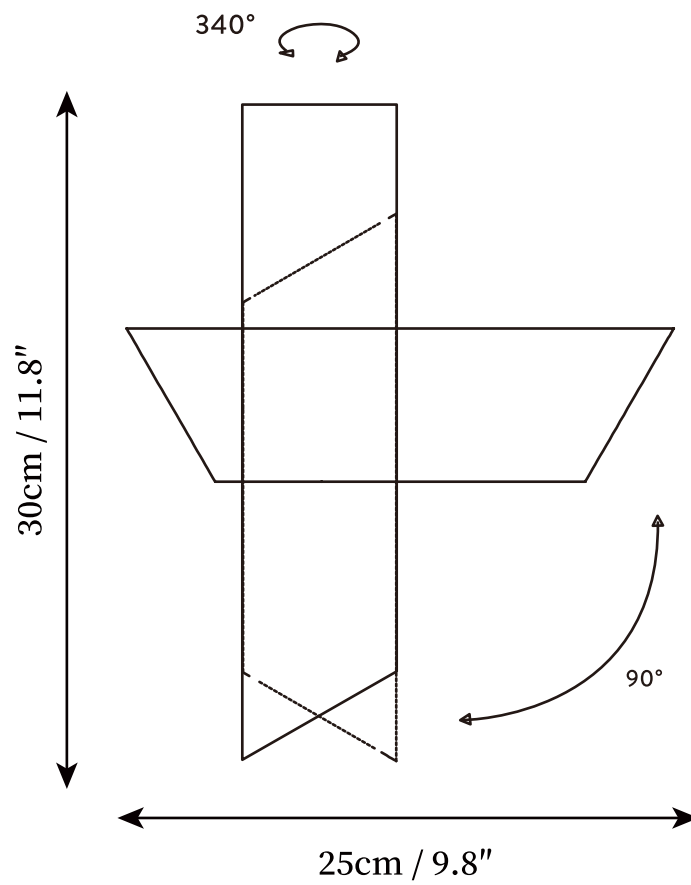

SPECIFICATION SHEET

SPECIFICATION DETAILS

*For custom options, consult factory for details

Fixture Dimensions	D 9.8" x H 11.8"
Light source	G4 (bulb not included)
Wattage	MAX 3W incandescent bulb or LED equivalent.
Voltage	AC 110-240V
Mounting	Hardwired.
Dimming	Please purchase dimmable light bulbs separately.
Control method	Compatible with common wall switches(not included)
Finishes	White+Gold, White+Black, White
Shade Details	White,.
Material	Metal, Aluminum