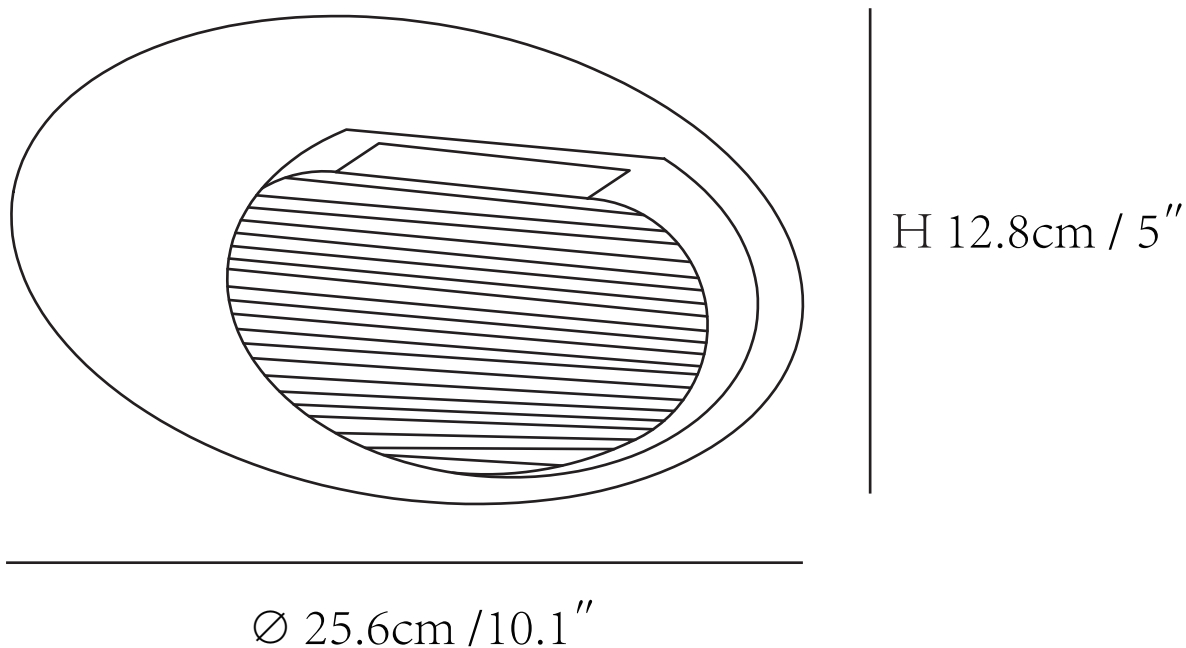

SPECIFICATION SHEET

SPECIFICATION DETAILS

*For custom options, consult factory for details

Fixture Dimensions	D 10.1cm / H 5"
Light source	Integrated LED
Wattage	~10 W
Voltage	AC 110-240V
Color Temperature	3000k
CRI(Ra)	80CRI
Mounting	Wall
Driver Required	Yes
Optional Color Temps	Warm White (3000K), Cool White (6000K), Daylight (4000K)
LED Rated Life	30000 hours
Dimming	Dimming is not supported
Finishes	Green Marble, White Marble, Copper
Shade Details	No
Material	Metal, Marble, Acrylic
Wire Length	No
Wire Type	No