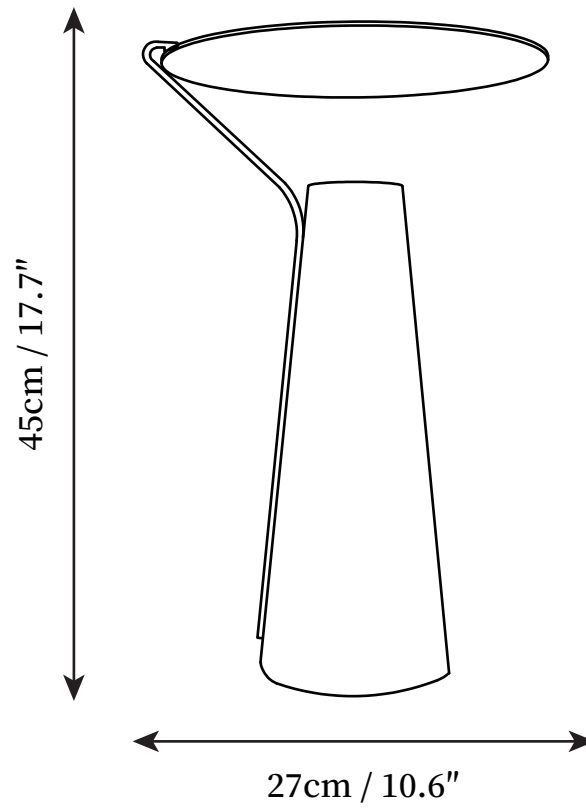

## SPECIFICATION DETAILS

\*For custom options, consult factory for details

<b>Fixture Dimensions</b>	D 9.1" x H 13.8"
<b>Light source</b>	E26 or E27
<b>Wattage</b>	Max 40W
<b>Voltage</b>	AC 110-240V
<b>Color Temperature</b>	Based on the purchase of light bulbs
<b>CRI(Ra)</b>	80CRI
<b>Mounting</b>	Table
<b>Driver Required</b>	NO
<b>Optional Color Temps</b>	Buy bulbs as needed
<b>LED Rated Life</b>	Based on bulb life (we do not supply bulbs)
<b>Dimming</b>	Dimming is not supported
<b>Finishes</b>	Black, White
<b>Shade Details</b>	Gold
<b>Material</b>	Marble, Iron, Metal
<b>Wire Length</b>	59"
<b>Wire Type</b>	Wire with switch plug

## SPECIFICATION DETAILS

\*For custom options, consult factory for details

<b>Fixture Dimensions</b>	D 10.6" x H 17.7"
<b>Light source</b>	E26 or E27
<b>Wattage</b>	Max 40W
<b>Voltage</b>	AC 110-240V
<b>Color Temperature</b>	Based on the purchase of light bulbs
<b>CRI(Ra)</b>	80CRI
<b>Mounting</b>	Table
<b>Driver Required</b>	NO
<b>Optional Color Temps</b>	Buy bulbs as needed
<b>LED Rated Life</b>	Based on bulb life (we do not supply bulbs)
<b>Dimming</b>	Dimming is not supported
<b>Finishes</b>	Black, White
<b>Shade Details</b>	Gold
<b>Material</b>	Marble, Iron, Metal
<b>Wire Length</b>	59"
<b>Wire Type</b>	Wire with switch plug