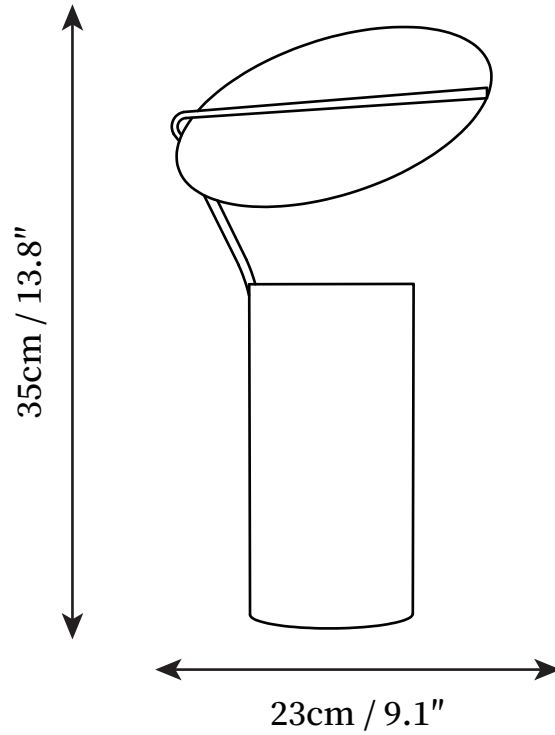

## SPECIFICATION DETAILS

\*For custom options, consult factory for details

<b>Fixture Dimensions</b>	D 9.1" x H 13.8"
<b>Light source</b>	E26 or E27
<b>Wattage</b>	Max 40W
<b>Voltage</b>	AC 110-240V
<b>Color Temperature</b>	Based on the purchase of light bulbs
<b>CRI(Ra)</b>	80CRI
<b>Mounting</b>	Table
<b>Driver Required</b>	NO
<b>Optional Color Temps</b>	Buy bulbs as needed
<b>LED Rated Life</b>	Based on bulb life (we do not supply bulbs)
<b>Dimming</b>	Dimming is not supported
<b>Finishes</b>	Black, White
<b>Shade Details</b>	Gold
<b>Material</b>	Marble, Iron, Metal
<b>Wire Length</b>	59"
<b>Wire Type</b>	Wire with switch plug

## SPECIFICATION DETAILS

\*For custom options, consult factory for details

<b>Fixture Dimensions</b>	D 10.6" x H 17.7"
<b>Light source</b>	E26 or E27
<b>Wattage</b>	Max 40W
<b>Voltage</b>	AC 110-240V
<b>Color Temperature</b>	Based on the purchase of light bulbs
<b>CRI(Ra)</b>	80CRI
<b>Mounting</b>	Table
<b>Driver Required</b>	NO
<b>Optional Color Temps</b>	Buy bulbs as needed
<b>LED Rated Life</b>	Based on bulb life (we do not supply bulbs)
<b>Dimming</b>	Dimming is not supported
<b>Finishes</b>	Black, White
<b>Shade Details</b>	Gold
<b>Material</b>	Marble, Iron, Metal
<b>Wire Length</b>	59"
<b>Wire Type</b>	Wire with switch plug