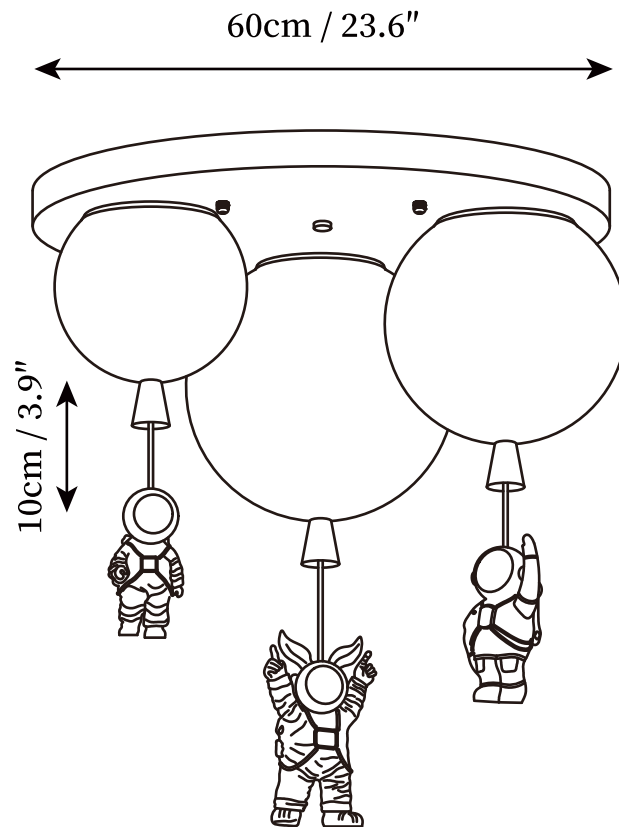

SPECIFICATION SHEET

SPECIFICATION DETAILS

*For custom options, consult factory for details

Fixture Dimensions	D 23.6"
Light source	E26 or E27 (bulb not included)
Wattage	MAX 40W incandescent bulb or LED equivalent.
Voltage	AC 110-240V
Mounting	Hardwired.
Dimming	Please purchase dimmable light bulbs separately.
Control method	Compatible with common wall switches(not included)
Finishes	Orange, Yellow, Red, Green, White, Blue, Pink.
Shade Details	Orange, Yellow, Red, Green, White, Blue, Pink.
Material	Metal, Acrylic, PPC

SPECIFICATION SHEET

SPECIFICATION DETAILS

*For custom options, consult factory for details

Fixture Dimensions	D 27.6"
Light source	E26 or E27 (bulb not included)
Wattage	MAX 40W incandescent bulb or LED equivalent.
Voltage	AC 110-240V
Mounting	Hardwired.
Dimming	Please purchase dimmable light bulbs separately.
Control method	Compatible with common wall switches (not included)
Finishes	Orange, Yellow, Red, Green, White, Blue, Pink.
Shade Details	Orange, Yellow, Red, Green, White, Blue, Pink.
Material	Metal, Acrylic, PPC