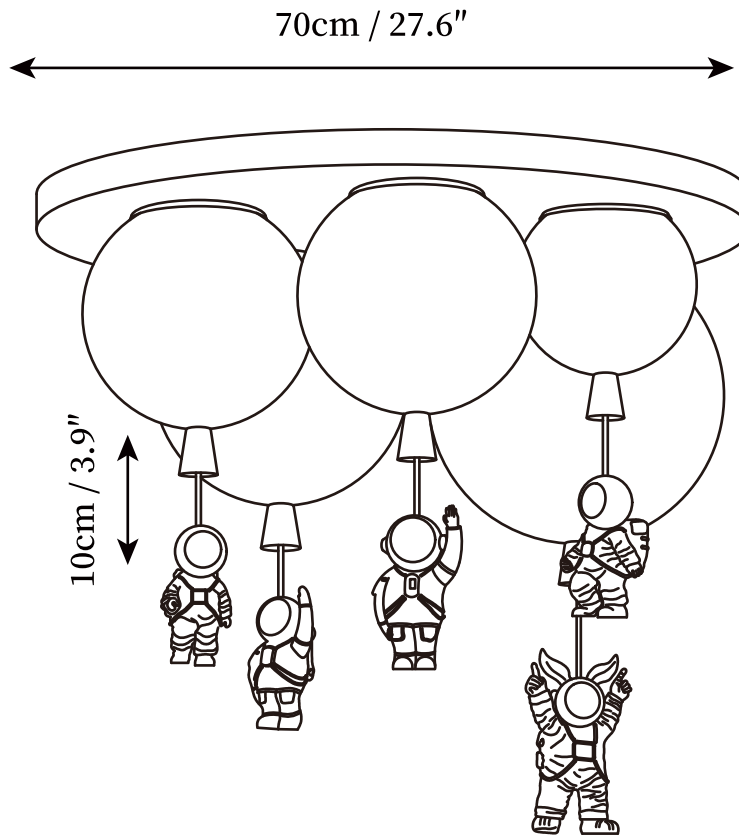

SPECIFICATION SHEET

SPECIFICATION DETAILS

*For custom options, consult factory for details

Fixture Dimensions	D 23.6"
Light source	E26 or E27 (bulb not included)
Wattage	MAX 40W incandescent bulb or LED equivalent.
Voltage	AC 110-240V
Mounting	Hardwired.
Dimming	Please purchase dimmable light bulbs separately.
Control method	Compatible with common wall switches(not included)
Finishes	Orange, Yellow, Red, Green, White, Blue, Pink.
Shade Details	Orange, Yellow, Red, Green, White, Blue, Pink.
Material	Metal, Acrylic, PPC

SPECIFICATION SHEET

SPECIFICATION DETAILS

*For custom options, consult factory for details

Fixture Dimensions	D 27.6"
Light source	E26 or E27 (bulb not included)
Wattage	MAX 40W incandescent bulb or LED equivalent.
Voltage	AC 110-240V
Mounting	Hardwired.
Dimming	Please purchase dimmable light bulbs separately.
Control method	Compatible with common wall switches (not included)
Finishes	Orange, Yellow, Red, Green, White, Blue, Pink.
Shade Details	Orange, Yellow, Red, Green, White, Blue, Pink.
Material	Metal, Acrylic, PPC