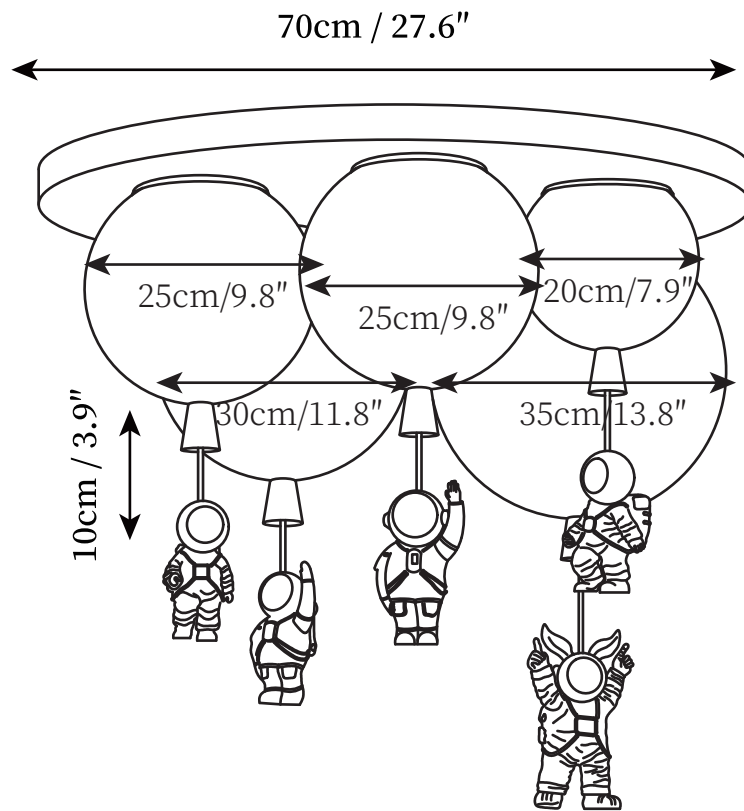

SPECIFICATION SHEET

SPECIFICATION DETAILS

*For custom options, consult factory for details

Fixture Dimensions	D 23.6"
Light source	E26 or E27
Wattage	Max 40W
Voltage	AC 110-240V
Color Temperature	Based on the purchase of light bulbs
CRI(Ra)	80CRI
Mounting	Ceiling
Driver Required	NO
Optional Color Temps	Buy bulbs as needed
LED Rated Life	Based on bulb life (we do not supply bulbs)
Dimming	Dimming is not supported
Finishes	Orange, Yellow, Red, Green, White, Blue, Pink
Shade Details	Orange, Yellow, Red, Green, White, Blue, Pink
Material	Metal, Acrylic, PPC
Wire Length	NO
Wire Type	NO

SPECIFICATION SHEET

SPECIFICATION DETAILS

*For custom options, consult factory for details

Fixture Dimensions	D 27.6"
Light source	E26 or E27
Wattage	Max 40W
Voltage	AC 110-240V
Color Temperature	Based on the purchase of light bulbs
CRI(Ra)	80CRI
Mounting	Ceiling
Driver Required	NO
Optional Color Temps	Buy bulbs as needed
LED Rated Life	Based on bulb life (we do not supply bulbs)
Dimming	Dimming is not supported
Finishes	Orange, Yellow, Red, Green, White, Blue, Pink
Shade Details	Orange, Yellow, Red, Green, White, Blue, Pink
Material	Metal, Acrylic, PPC
Wire Length	NO
Wire Type	NO