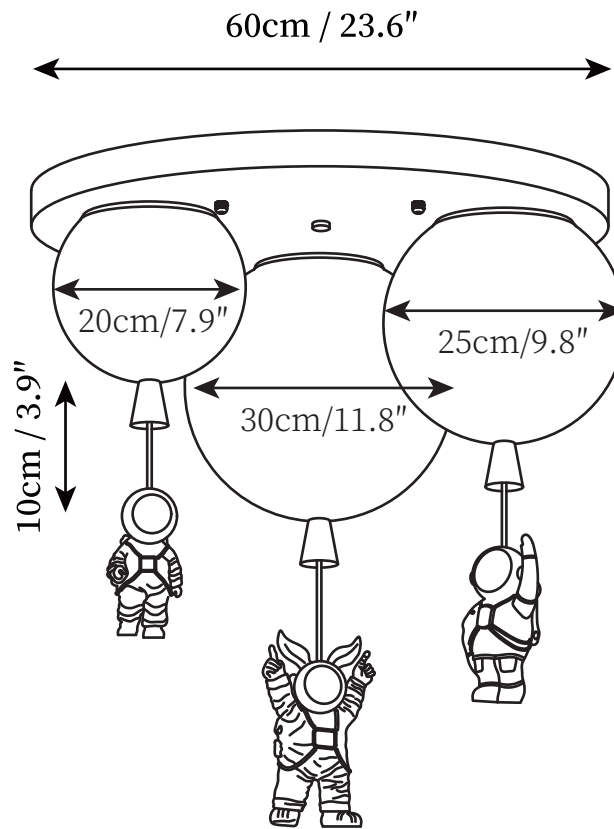

SPECIFICATION SHEET

SPECIFICATION DETAILS

*For custom options, consult factory for details

Fixture Dimensions	D 23.6"
Light source	E26 or E27
Wattage	Max 40W
Voltage	AC 110-240V
Color Temperature	Based on the purchase of light bulbs
CRI(Ra)	80CRI
Mounting	Ceiling
Driver Required	NO
Optional Color Temps	Buy bulbs as needed
LED Rated Life	Based on bulb life (we do not supply bulbs)
Dimming	Dimming is not supported
Finishes	Orange, Yellow, Red, Green, White, Blue, Pink
Shade Details	Orange, Yellow, Red, Green, White, Blue, Pink
Material	Metal, Acrylic, PPC
Wire Length	NO
Wire Type	NO

SPECIFICATION SHEET

SPECIFICATION DETAILS

*For custom options, consult factory for details

Fixture Dimensions	D 27.6"
Light source	E26 or E27
Wattage	Max 40W
Voltage	AC 110-240V
Color Temperature	Based on the purchase of light bulbs
CRI(Ra)	80CRI
Mounting	Ceiling
Driver Required	NO
Optional Color Temps	Buy bulbs as needed
LED Rated Life	Based on bulb life (we do not supply bulbs)
Dimming	Dimming is not supported
Finishes	Orange, Yellow, Red, Green, White, Blue, Pink
Shade Details	Orange, Yellow, Red, Green, White, Blue, Pink
Material	Metal, Acrylic, PPC
Wire Length	NO
Wire Type	NO