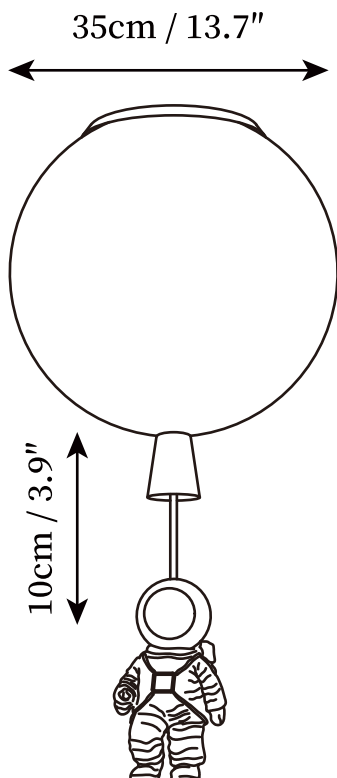

SPECIFICATION SHEET

SPECIFICATION DETAILS

*For custom options, consult factory for details

Fixture Dimensions	D 7.9", D 9.8", D 11.8", D 13.7"
Light source	E26 or E27 (bulb not included)
Wattage	MAX 40W incandescent bulb or LED equivalent.
Voltage	AC 110-240V
Mounting	Hardwired.
Dimming	Please purchase dimmable light bulbs separately.
Control method	Compatible with common wall switches(not included)
Finishes	Orange, Yellow, Green, White, Blue, Pink
Shade Details	Orange, Yellow, Green, White, Blue, Pink
Material	Metal, Acrylic, PPC